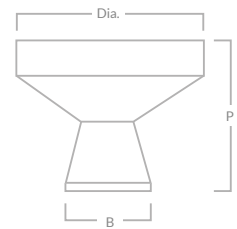

ARBAR COLLECTION

Designed to adorn the cabinetry of contemporary spaces, Arbar features a collection of sleek handles for modern kitchens and bathrooms.

ARBAR CABINET KNOB

Code	Diameter (Dia.)	Projection (P)	Base (B)
ARBK/32	32mm	27mm	16mm
ARBK/38	38mm	31mm	17mm

ARBAR T-BAR HANDLE

Code	Width (W)	Projection (P)	Bar Diameter
ARB/51	51mm	37mm	12.7mm

Not suitable for appliance doors

ARBAR CABINET & APPLIANCE HANDLE

Code	Length (L)	Centres (C)	Projection (P)	Bar Diameter
ARB/73	102mm	73mm	37mm	12.7mm
ARB/124	152mm	124mm	37mm	12.7mm
ARB/175	203mm	175mm	37mm	12.7mm
ARB/226	254mm	226mm	37mm	12.7mm
ARB/APP/368	416mm	368mm	56mm	19mm
ARB/APP/608	656mm	608mm	56mm	19mm