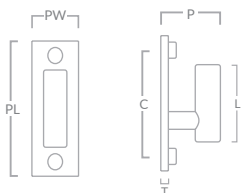

## MIX STRAIGHT CABINET & APPLIANCE HANDLE WITH BACKPLATE

Code	Centres (C)	Bar Dia.	Projection (P)	Length (L)	Plate Length (L)	Plate Thickness (T)	Plate Width (PW)
MIX2/PULL/128	128mm	11mm	39mm	170mm	198mm	39mm	25mm
MIX2/160	160mm	11mm	39mm	202mm	230mm	39mm	25mm
MIX2/224	224mm	14mm	42mm	274mm	310mm	42mm	32mm
MIX2/288	288mm	14mm	42mm	338mm	374mm	42mm	32mm
MIX2/APP/384	384mm	18mm	56mm	434mm	470mm	56mm	35mm
MIX2/APP/608	608mm	18mm	56mm	658mm	694mm	56mm	35mm

## MIX STRAIGHT SINGLE VERTICAL WALL HOOK

Code	Centres (C)	Bar Dia.	Length (L)	Plate Length (PL)	Projection (P)	Plate Thickness (T)	Plate Width (PW)
MIX2/V/HOOK/84	66mm	16mm	48mm	84mm	38mm	5mm	32mm

## MIX STRAIGHT SINGLE HORIZONTAL WALL HOOK

Code	Centres (C)	Bar Dia.	Length (L)	Height (H)	Plate Length (PL)	Projection (P)	Plate Thickness (T)	Plate Width (PW)
MIX2/H/HOOK/84	66mm	16mm	48mm	51mm	84mm	38mm	5mm	32mm