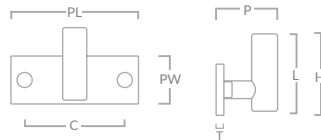

### MIX DIAMOND SINGLE VERTICAL WALL HOOK

Code	Centres (C)	Bar Dia.	Length (L)	Plate Length (PL)	Projection (P)	Plate Thickness (T)	Plate Width (PW)
MIX1/V/HOOK/84	66mm	16mm	48mm	84mm	38mm	5mm	32mm

### MIX DIAMOND SINGLE HORIZONTAL WALL HOOK

Code	Centres (C)	Bar Dia.	Length (L)	Height (H)	Plate Length (PL)	Projection (P)	Plate Thickness (T)	Plate Width (PW)
MIX1/H/HOOK/84	66mm	16mm	48mm	51mm	84mm	38mm	5mm	32mm