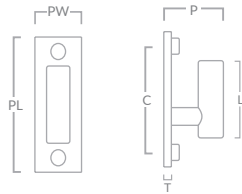

### MIX DIAMOND CABINET & APPLIANCE HANDLE

Code	Centres (C)	Bar Diameter	Projection (P)	Length (L)
MIX1/PULLONLY/128	128mm	11mm	34mm	170mm
MIX1/PULLONLY/160	160mm	11mm	34mm	202mm
MIX1/PULLONLY/224	224mm	14mm	37mm	274mm
MIX1/PULLONLY/288	288mm	14mm	37mm	338mm
MIX1/PULLONLY/APP/384	384mm	18mm	50mm	434mm
MIX1/PULLONLY/APP/608	608mm	18mm	50mm	658mm

### MIX DIAMOND CABINET & APPLIANCE HANDLE WITH BACKPLATE

Code	Centres (C)	Bar Dia.	Projection (P)	Length (L)	Plate Length (L)	Plate Thickness (T)	Plate Width (PW)
MIX1/PULL/128	128mm	11mm	39mm	170mm	198mm	39mm	25mm
MIX1/160	160mm	11mm	39mm	202mm	230mm	39mm	25mm
MIX1/224	224mm	14mm	42mm	274mm	310mm	42mm	32mm
MIX1/288	288mm	14mm	42mm	338mm	374mm	42mm	32mm
MIX1/APP/384	384mm	18mm	56mm	434mm	470mm	56mm	35mm
MIX1/APP/608	608mm	18mm	56mm	658mm	694mm	56mm	35mm

### MIX DIAMOND SINGLE VERTICAL WALL HOOK

Code	Centres (C)	Bar Dia.	Length (L)	Plate Length (PL)	Projection (P)	Plate Thickness (T)	Plate Width (PW)
MIX1/V/HOOK/84	66mm	16mm	48mm	84mm	38mm	5mm	32mm

### MIX DIAMOND SINGLE HORIZONTAL WALL HOOK

Code	Centres (C)	Bar Dia.	Length (L)	Height (H)	Plate Length (PL)	Projection (P)	Plate Thickness (T)	Plate Width (PW)
MIX1/H/HOOK/84	66mm	16mm	48mm	51mm	84mm	38mm	5mm	32mm