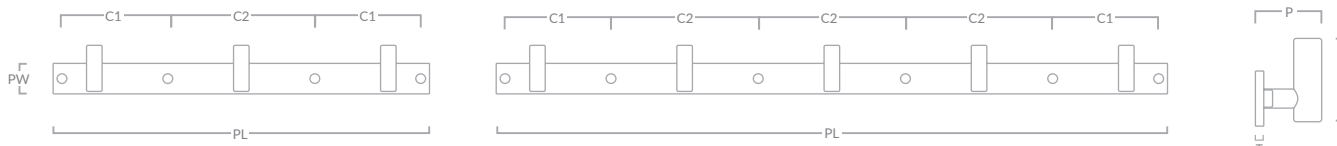

## MIX STRAIGHT SINGLE HORIZONTAL WALL HOOK

Code	Centres (C)	Bar Dia.	Length (L)	Height (H)	Plate Length (PL)	Projection (P)	Plate Thickness (T)	Plate Width (PW)
MIX2/H/HOOK/84	66mm	16mm	48mm	51mm	84mm	38mm	5mm	32mm

## MIX STRAIGHT WALL HOOK RACK

Code	Centres (C1)	Centres (C2)	Bar Dia.	Plate Length (PL)	Projection (P)	Plate Thickness (T)	Plate Width (PW)	Length (L)	Hooks
MIX2/HOOK/384	108mm	150mm	16mm	384mm	38mm	5mm	32mm	51mm	3
MIX2/HOOK/684	108mm	150mm	16mm	684mm	38mm	5mm	32mm	51mm	5