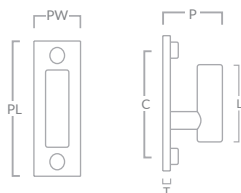

### MIX PLAIN CABINET & APPLIANCE HANDLE WITH BACKPLATE

Code	Centres (C)	Bar Dia.	Projection (P)	Length (L)	Plate Length (L)	Plate Thickness (T)	Plate Width (PW)
MIX3/PULL/128	128mm	11mm	39mm	170mm	198mm	39mm	25mm
MIX3/160	160mm	11mm	39mm	202mm	230mm	39mm	25mm
MIX3/224	224mm	14mm	42mm	274mm	310mm	42mm	32mm
MIX3/288	288mm	14mm	42mm	338mm	374mm	42mm	32mm
MIX3/APP/384	384mm	18mm	56mm	434mm	470mm	56mm	35mm

### MIX PLAIN SINGLE VERTICAL WALL HOOK

Code	Centres (C)	Bar Dia.	Length (L)	Plate Length (PL)	Projection (P)	Plate Thickness (T)	Plate Width (PW)
MIX3/V/HOOK/84	66mm	16mm	48mm	84mm	38mm	5mm	32mm

### MIX PLAIN SINGLE HORIZONTAL WALL HOOK

Code	Centres (C)	Bar Dia.	Length (L)	Height (H)	Plate Length (PL)	Projection (P)	Plate Thickness (T)	Plate Width (PW)
MIX3/H/HOOK/84	66mm	16mm	48mm	51mm	84mm	38mm	5mm	32mm