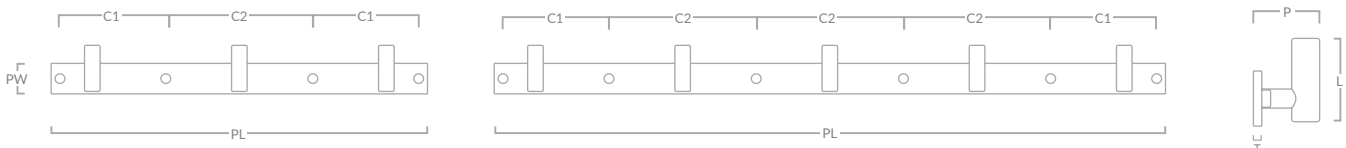

MIX DIAMOND CABINET & APPLIANCE HANDLE WITH BACKPLATE

Code	Centres (C)	Bar Dia.	Projection (P)	Length (L)	Plate Length (L)	Plate Thickness (T)	Plate Width (PW)
MIX1/PULL/128	128mm	11mm	39mm	170mm	198mm	39mm	25mm
MIX1/160	160mm	11mm	39mm	202mm	230mm	39mm	25mm
MIX1/224	224mm	14mm	42mm	274mm	310mm	42mm	32mm
MIX1/288	288mm	14mm	42mm	338mm	374mm	42mm	32mm
MIX1/APP/384	384mm	18mm	56mm	434mm	470mm	56mm	35mm
MIX1/APP/608	608mm	18mm	56mm	658mm	694mm	56mm	35mm

MIX DIAMOND SINGLE VERTICAL WALL HOOK

Code	Centres (C)	Bar Dia.	Length (L)	Plate Length (PL)	Projection (P)	Plate Thickness (T)	Plate Width (PW)
MIX1/V/HOOK/84	66mm	16mm	48mm	84mm	38mm	5mm	32mm

MIX DIAMOND SINGLE HORIZONTAL WALL HOOK

Code	Centres (C)	Bar Dia.	Length (L)	Height (H)	Plate Length (PL)	Projection (P)	Plate Thickness (T)	Plate Width (PW)
MIX1/H/HOOK/84	66mm	16mm	48mm	51mm	84mm	38mm	5mm	32mm

MIX DIAMOND WALL HOOK RACK

Code	Centres (C1)	Centres (C2)	Bar Dia.	Plate Length (PL)	Projection (P)	Plate Thickness (T)	Plate Width (PW)	Length (L)	Hooks
MIX1/HOOK/384	108mm	150mm	16mm	384mm	38mm	5mm	32mm	51mm	3
MIX1/HOOK/684	108mm	150mm	16mm	684mm	38mm	5mm	32mm	51mm	5

Product photographed in our burnished brass finish