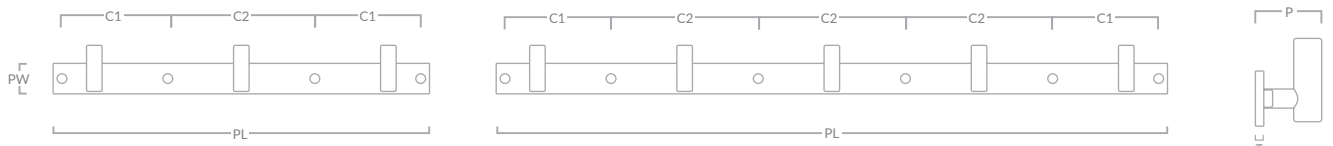

### MIX PLAIN SINGLE HORIZONTAL WALL HOOK

Code	Centres (C)	Bar Dia.	Length (L)	Height (H)	Plate Length (PL)	Projection (P)	Plate Thickness (T)	Plate Width (PW)
MIX3/H/HOOK/84	66mm	16mm	48mm	51mm	84mm	38mm	5mm	32mm

### MIX PLAIN WALL HOOK RACK

Code	Centres (C1)	Centres (C2)	Bar Dia.	Plate Length (PL)	Projection (P)	Plate Thickness (T)	Plate Width (PW)	Length (L)	Hooks
MIX3/HOOK/384	108mm	150mm	16mm	384mm	38mm	5mm	32mm	51mm	3
MIX3/HOOK/684	108mm	150mm	16mm	684mm	38mm	5mm	32mm	51mm	5