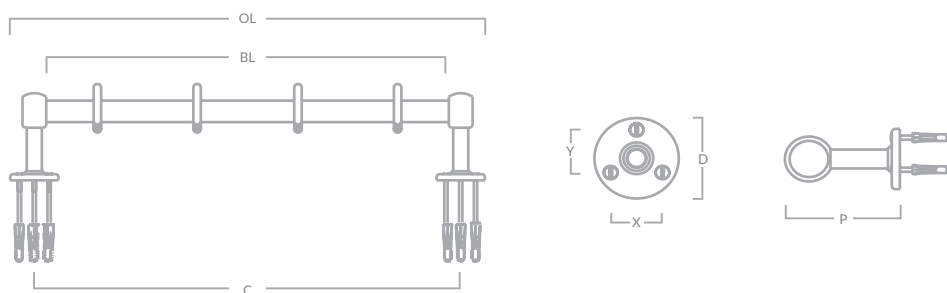

### COTSWOLD BRASS KITCHEN TOWEL RAIL

Code	Centres (C)	Overall Length (OL)	Bar Length (BL)	Projection (P)	Y	X	Diameter (D)	Bar Diameter
COT/KITRAIL/500	449mm	500mm	424mm	90mm	27mm	31mm	51mm	22mm
COT/KITRAIL/900	849mm	900mm	824mm	90mm	27mm	31mm	51mm	22mm
COT/KITRAIL/1200	1149mm	1200mm	1124mm	90mm	27mm	31mm	51mm	22mm

## COTSWOLD BRASS POT RAIL

Code	Centres (C)	Overall Length (OL)	Bar Length (BL)	Projection (P)	Y	X	Diameter (D)	Bar Diameter	Hooks
COT/POTRAIL/500	449mm	500mm	424mm	90mm	27mm	31mm	51mm	22mm	4
COT/POTRAIL/900	849mm	900mm	824mm	90mm	27mm	31mm	51mm	22mm	6
COT/POTRAIL/1200	1149mm	1200mm	1124mm	90mm	27mm	31mm	51mm	22mm	8