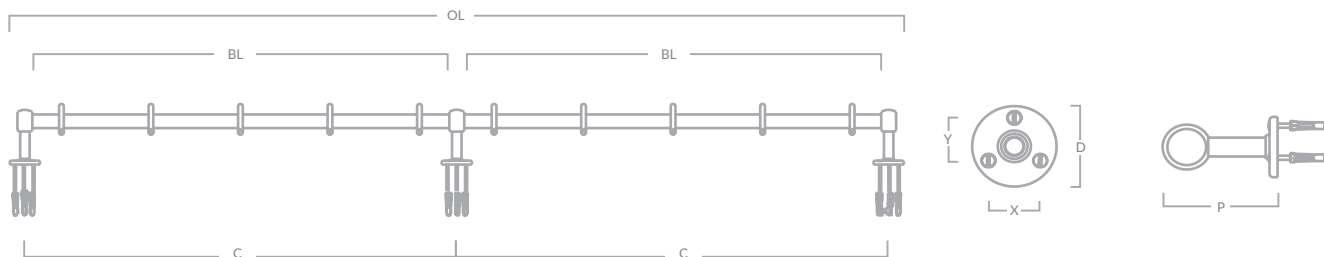

### COTSWOLD BRASS KITCHEN TOWEL RAIL

Code	Centres (C)	Overall Length (OL)	Bar Length (BL)	Projection (P)	Y	X	Diameter (D)	Bar Diameter
COT/KITRAIL/500	449mm	500mm	424mm	90mm	27mm	31mm	51mm	22mm
COT/KITRAIL/900	849mm	900mm	824mm	90mm	27mm	31mm	51mm	22mm
COT/KITRAIL/1200	1149mm	1200mm	1124mm	90mm	27mm	31mm	51mm	22mm

## COTSWOLD BRASS POT RAIL

Code	Centres (C)	Overall Length (OL)	Bar Length (BL)	Projection (P)	Y	X	Diameter (D)	Bar Diameter	Hooks
COT/POTRAIL/500	449mm	500mm	424mm	90mm	27mm	31mm	51mm	22mm	4
COT/POTRAIL/900	849mm	900mm	824mm	90mm	27mm	31mm	51mm	22mm	6
COT/POTRAIL/1200	1149mm	1200mm	1124mm	90mm	27mm	31mm	51mm	22mm	8

Code	Centres (C)	Overall Length (OL)	Bar Length (BL)	Projection (P)	Y	X	Diameter (D)	Bar Diameter	Hooks
COT/POTRAIL/1500	725mm	1500mm	700mm	90mm	27mm	31mm	51mm	22mm	10
COT/POTRAIL/1800	875mm	1800mm	850mm	90mm	27mm	31mm	51mm	22mm	10