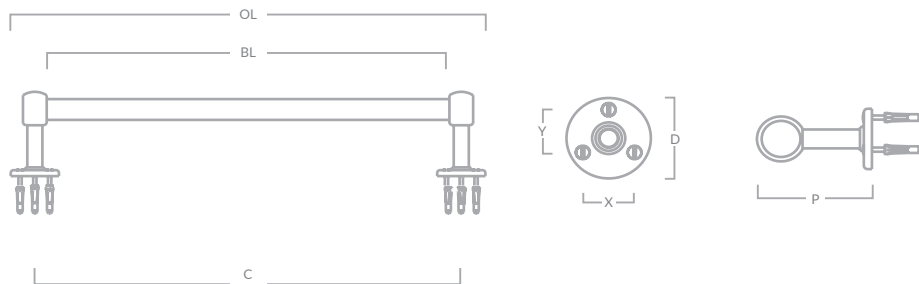

### COTSWOLD BRASS KITCHEN TOWEL RAIL

Code	Centres (C)	Overall Length (OL)	Bar Length (BL)	Projection (P)	Y	X	Diameter (D)	Bar Diameter
COT/KITRAIL/500	449mm	500mm	424mm	90mm	27mm	31mm	51mm	22mm
COT/KITRAIL/900	849mm	900mm	824mm	90mm	27mm	31mm	51mm	22mm
COT/KITRAIL/1200	1149mm	1200mm	1124mm	90mm	27mm	31mm	51mm	22mm

## COTSWOLD BRASS POT RAIL

Code	Centres (C)	Overall Length (OL)	Bar Length (BL)	Projection (P)	Y	X	Diameter (D)	Bar Diameter	Hooks
COT/POTRAIL/500	449mm	500mm	424mm	90mm	27mm	31mm	51mm	22mm	4
COT/POTRAIL/900	849mm	900mm	824mm	90mm	27mm	31mm	51mm	22mm	6
COT/POTRAIL/1200	1149mm	1200mm	1124mm	90mm	27mm	31mm	51mm	22mm	8