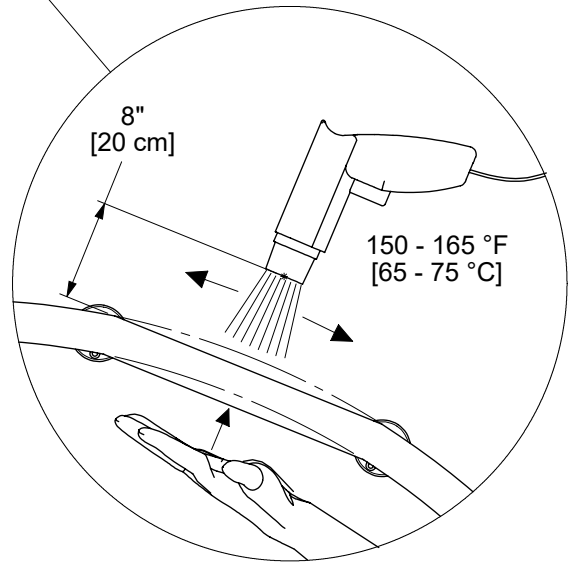

Torx 25

PH 2

3 mm

1 - 34

51 - 78

11

	U
Ø 120 cm [47"]	180mm [7 1/16"]
Ø 140 cm [55"]	195mm [7 11/16"]
Ø 160 cm [63"]	210mm [8 1/4"]

12

13

14

81mm
[3 3/16"]

90 °C
195 °F

65 - 75 °C
150 - 165 °F

55

56

57

58

61

62

63

64

	U
∅ 120 cm [47"]	63mm [2 1/2"]
∅ 140 cm [55"]	80mm [3 1/8"]
∅ 160 cm [63"]	97mm [3 13/16"]

65

66

67

68

69

71

70

-  Ø 8mm [5/16"]
▽ 50mm [1 15/16"]
-  Ø 4mm [3/16"]
▽ 50mm [1 15/16"]

79

76