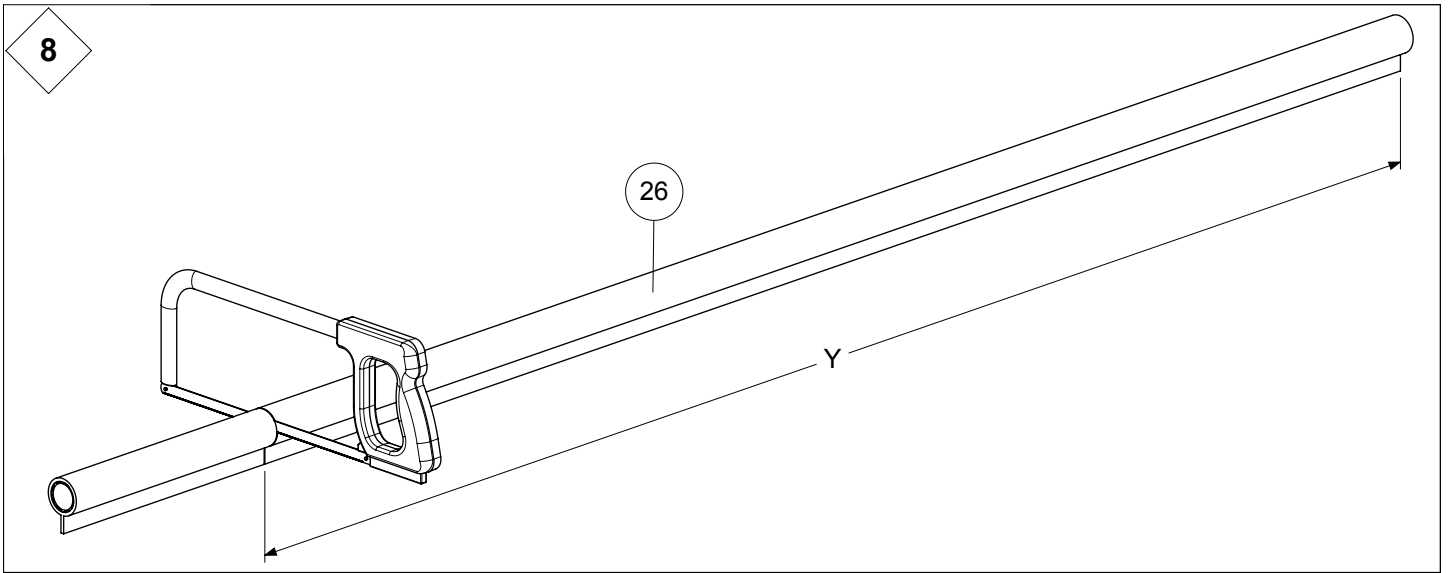

Torx 25

PH 2

3 mm

1 - 34

51 - 78

11

	U
Ø 120 cm [47"]	180mm [7 1/16"]
Ø 140 cm [55"]	195mm [7 11/16"]
Ø 160 cm [63"]	210mm [8 1/4"]

12

13

14

81mm
[3 3/16"]

90 °C
195 °F

65 - 75 °C
150 - 165 °F

55

56

57

58

61

62

63

64

	U
∅ 120 cm [47"]	63mm [2 1/2"]
∅ 140 cm [55"]	80mm [3 1/8"]
∅ 160 cm [63"]	97mm [3 13/16"]

65

66

67

68

69

71

70

-  Ø 8mm [5/16"]
▽ 50mm [1 15/16"]
-  Ø 4mm [3/16"]
▽ 50mm [1 15/16"]

79

76