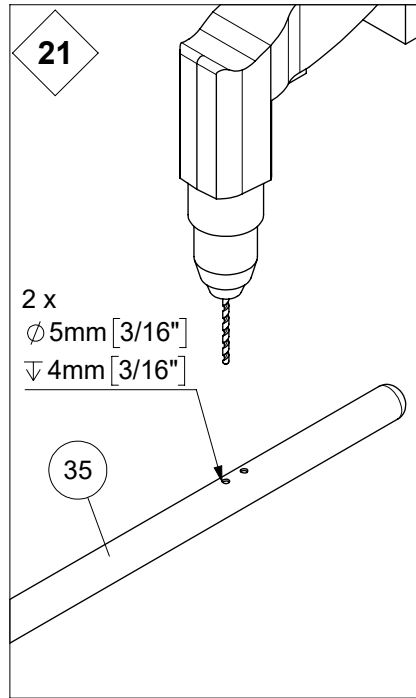

Torx 25

PH 2

3 mm

1 - 34

51 - 78

11

	U
Ø 120 cm [47"]	180mm [7 1/16"]
Ø 140 cm [55"]	195mm [7 11/16"]
Ø 160 cm [63"]	210mm [8 1/4"]

12

13

14

81mm
[3 3/16"]

90 °C
195 °F

65 - 75 °C
150 - 165 °F

55

56

57

58

61

62

63

64

	U
∅ 120 cm [47"]	63mm [2 1/2"]
∅ 140 cm [55"]	80mm [3 1/8"]
∅ 160 cm [63"]	97mm [3 13/16"]

65

66

67

68

69

71

70

-  Ø 8mm [5/16"]
▽ 50mm [1 15/16"]
-  Ø 4mm [3/16"]
▽ 50mm [1 15/16"]

79

76