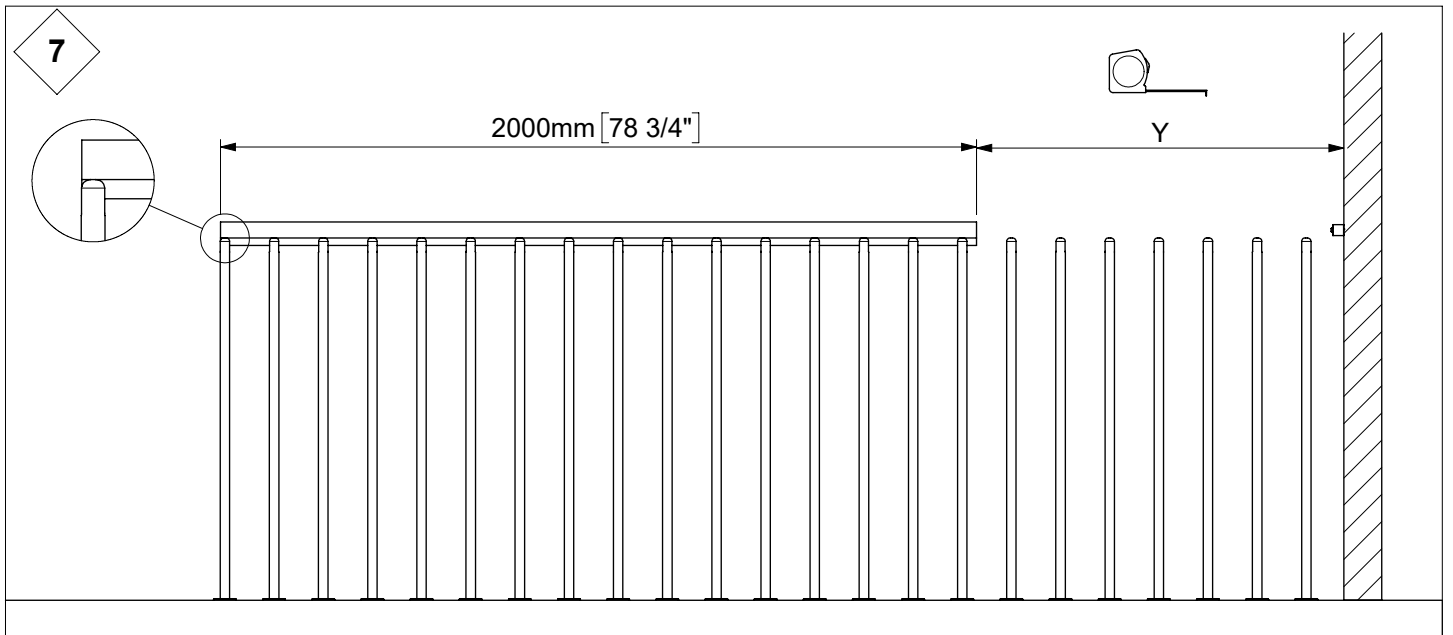

Torx 25

PH 2

3 mm

1 - 34

51 - 78

11

	U
Ø 120 cm [47"]	180mm [7 1/16"]
Ø 140 cm [55"]	195mm [7 11/16"]
Ø 160 cm [63"]	210mm [8 1/4"]

12

13

14

81mm
[3 3/16"]

90 °C
195 °F

65 - 75 °C
150 - 165 °F

55

56

57

58

61

62

63

64

	U
∅ 120 cm [47"]	63mm [2 1/2"]
∅ 140 cm [55"]	80mm [3 1/8"]
∅ 160 cm [63"]	97mm [3 13/16"]

65

66

67

68

69

71

70

-  Ø 8mm [5/16"]
▽ 50mm [1 15/16"]
-  Ø 4mm [3/16"]
▽ 50mm [1 15/16"]

79

76