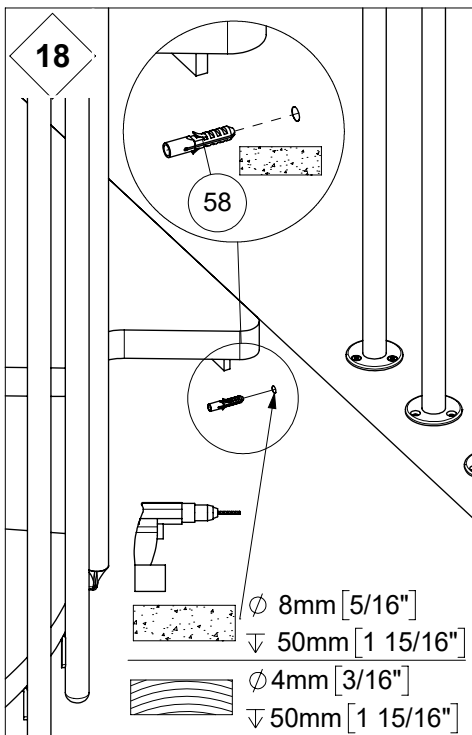

Torx 25

PH 2

3 mm

1 - 34

51 - 78

11

	U
Ø 120 cm [47"]	180mm [7 1/16"]
Ø 140 cm [55"]	195mm [7 11/16"]
Ø 160 cm [63"]	210mm [8 1/4"]

12

13

14

81mm
[3 3/16"]

90 °C
195 °F

65 - 75 °C
150 - 165 °F

55

56

57

58

61

62

63

64

	U
∅ 120 cm [47"]	63mm [2 1/2"]
∅ 140 cm [55"]	80mm [3 1/8"]
∅ 160 cm [63"]	97mm [3 13/16"]

65

66

67

68

69

71

70

-  Ø 8mm [5/16"]
▽ 50mm [1 15/16"]
-  Ø 4mm [3/16"]
▽ 50mm [1 15/16"]

79

76