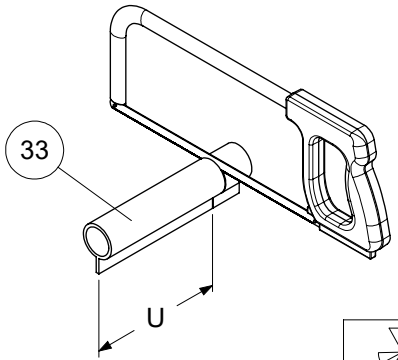

Torx 25

PH 2

3 mm

1 - 34

51 - 78

11

	U
Ø 120 cm [47"]	180mm [7 1/16"]
Ø 140 cm [55"]	195mm [7 11/16"]
Ø 160 cm [63"]	210mm [8 1/4"]

12

13

14

81mm
[3 3/16"]

90 °C
195 °F

65 - 75 °C
150 - 165 °F

55

56

57

58

61

62

63

64

	U
∅ 120 cm [47"]	63mm [2 1/2"]
∅ 140 cm [55"]	80mm [3 1/8"]
∅ 160 cm [63"]	97mm [3 13/16"]

65

66

67

68

69

71

70

-  Ø 8mm [5/16"]
▽ 50mm [1 15/16"]
-  Ø 4mm [3/16"]
▽ 50mm [1 15/16"]

79

76