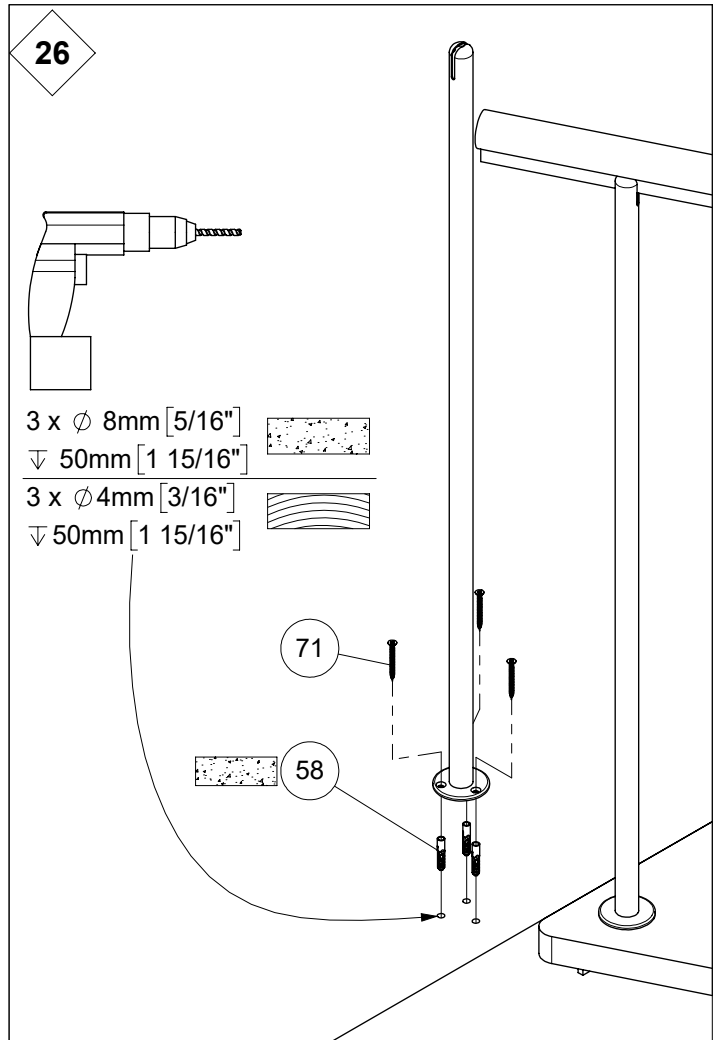

Torx 25

PH 2

3 mm

1 - 34

51 - 78

11

	U
Ø 120 cm [47"]	180mm [7 1/16"]
Ø 140 cm [55"]	195mm [7 11/16"]
Ø 160 cm [63"]	210mm [8 1/4"]

12

13

14

81mm
[3 3/16"]

90 °C
195 °F

65 - 75 °C
150 - 165 °F

55

56

57

58

61

62

63

64

	U
∅ 120 cm [47"]	63mm [2 1/2"]
∅ 140 cm [55"]	80mm [3 1/8"]
∅ 160 cm [63"]	97mm [3 13/16"]

65

66

67

68

69

71

70

-  Ø 8mm [5/16"]
▽ 50mm [1 15/16"]
-  Ø 4mm [3/16"]
▽ 50mm [1 15/16"]

79

76