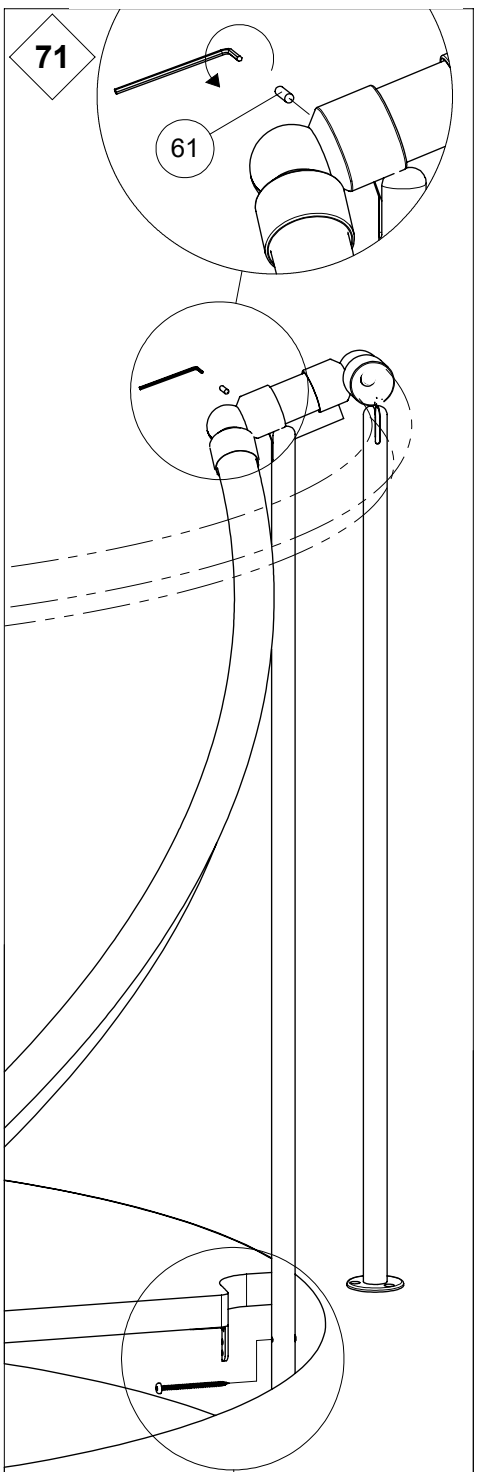

Torx 25

PH 2

3 mm

1 - 34

51 - 78

11

	U
Ø 120 cm [47"]	180mm [7 1/16"]
Ø 140 cm [55"]	195mm [7 11/16"]
Ø 160 cm [63"]	210mm [8 1/4"]

12

13

14

81mm
[3 3/16"]

90 °C
195 °F

65 - 75 °C
150 - 165 °F

55

56

57

58

61

62

63

64

	U
∅ 120 cm [47"]	63mm [2 1/2"]
∅ 140 cm [55"]	80mm [3 1/8"]
∅ 160 cm [63"]	97mm [3 13/16"]

65

66

67

68

69

71

70

-  Ø 8mm [5/16"]
▽ 50mm [1 15/16"]
-  Ø 4mm [3/16"]
▽ 50mm [1 15/16"]

79

76