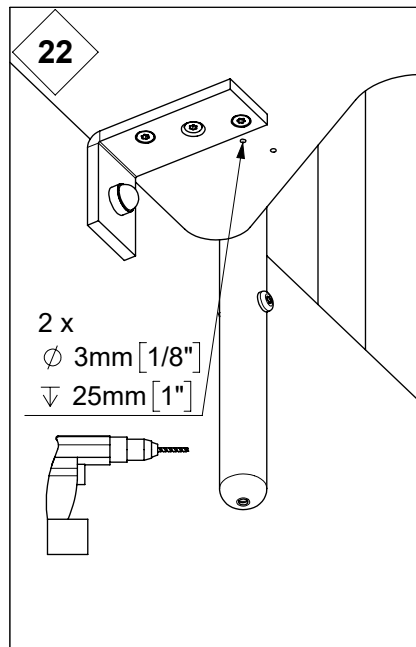

Torx 25

PH 2

3 mm

1 - 34

51 - 78

11

	U
Ø 120 cm [47"]	180mm [7 1/16"]
Ø 140 cm [55"]	195mm [7 11/16"]
Ø 160 cm [63"]	210mm [8 1/4"]

12

13

14

81mm
[3 3/16"]

90 °C
195 °F

65 - 75 °C
150 - 165 °F

55

56

57

58

61

62

63

64

	U
∅ 120 cm [47"]	63mm [2 1/2"]
∅ 140 cm [55"]	80mm [3 1/8"]
∅ 160 cm [63"]	97mm [3 13/16"]

65

66

67

68

69

71

70

-  Ø 8mm [5/16"]
▽ 50mm [1 15/16"]
-  Ø 4mm [3/16"]
▽ 50mm [1 15/16"]

79

76