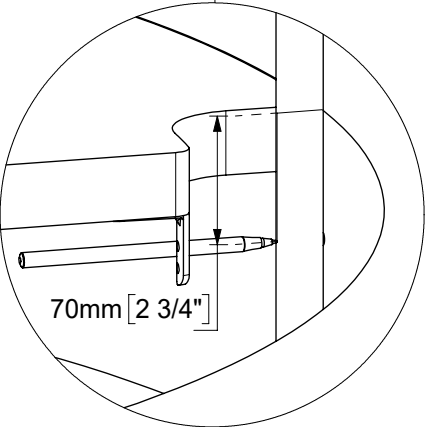

Torx 25

PH 2

3 mm

1 - 34

51 - 78

11

	U
Ø 120 cm [47"]	180mm [7 1/16"]
Ø 140 cm [55"]	195mm [7 11/16"]
Ø 160 cm [63"]	210mm [8 1/4"]

12

13

14

81mm
[3 3/16"]

90 °C
195 °F

65 - 75 °C
150 - 165 °F

55

56

57

58

61

62

63

64

	U
∅ 120 cm [47"]	63mm [2 1/2"]
∅ 140 cm [55"]	80mm [3 1/8"]
∅ 160 cm [63"]	97mm [3 13/16"]

65

66

67

68

69

71

70

-  Ø 8mm [5/16"]
▽ 50mm [1 15/16"]
-  Ø 4mm [3/16"]
▽ 50mm [1 15/16"]

79

76