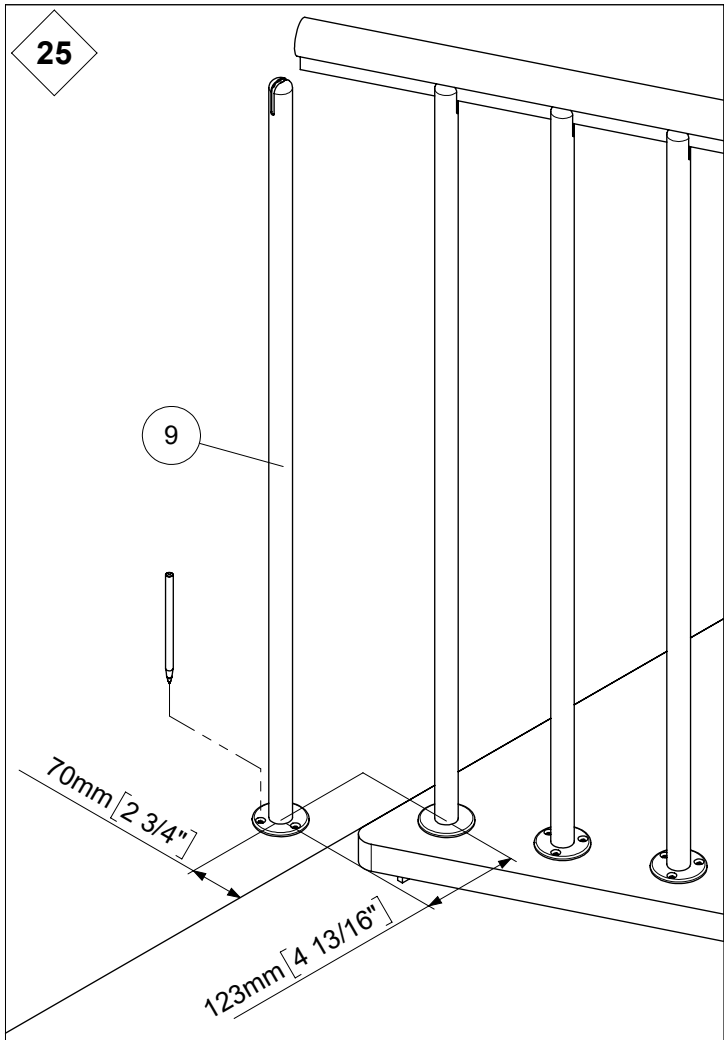

Torx 25

PH 2

3 mm

1 - 34

51 - 78

11

	U
Ø 120 cm [47"]	180mm [7 1/16"]
Ø 140 cm [55"]	195mm [7 11/16"]
Ø 160 cm [63"]	210mm [8 1/4"]

12

13

14

81mm
[3 3/16"]

90 °C
195 °F

65 - 75 °C
150 - 165 °F

55

56

57

58

61

62

63

64

	U
∅ 120 cm [47"]	63mm [2 1/2"]
∅ 140 cm [55"]	80mm [3 1/8"]
∅ 160 cm [63"]	97mm [3 13/16"]

65

66

67

68

69

71

70

-  Ø 8mm [5/16"]
▽ 50mm [1 15/16"]
-  Ø 4mm [3/16"]
▽ 50mm [1 15/16"]

79

76