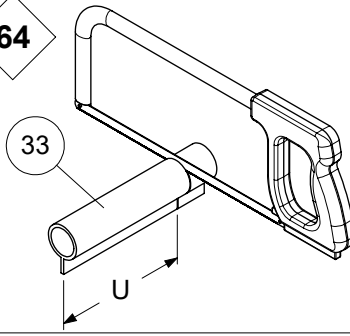

Torx 25

PH 2

3 mm

1 - 34

51 - 78

11

	U
Ø 120 cm [47"]	180mm [7 1/16"]
Ø 140 cm [55"]	195mm [7 11/16"]
Ø 160 cm [63"]	210mm [8 1/4"]

12

13

14

81mm
[3 3/16"]

90 °C
195 °F

65 - 75 °C
150 - 165 °F

55

56

57

58

61

62

63

64

	U
∅ 120 cm [47"]	63mm [2 1/2"]
∅ 140 cm [55"]	80mm [3 1/8"]
∅ 160 cm [63"]	97mm [3 13/16"]

65

66

67

68

69

71

70

-  Ø 8mm [5/16"]
▽ 50mm [1 15/16"]
-  Ø 4mm [3/16"]
▽ 50mm [1 15/16"]

79

76