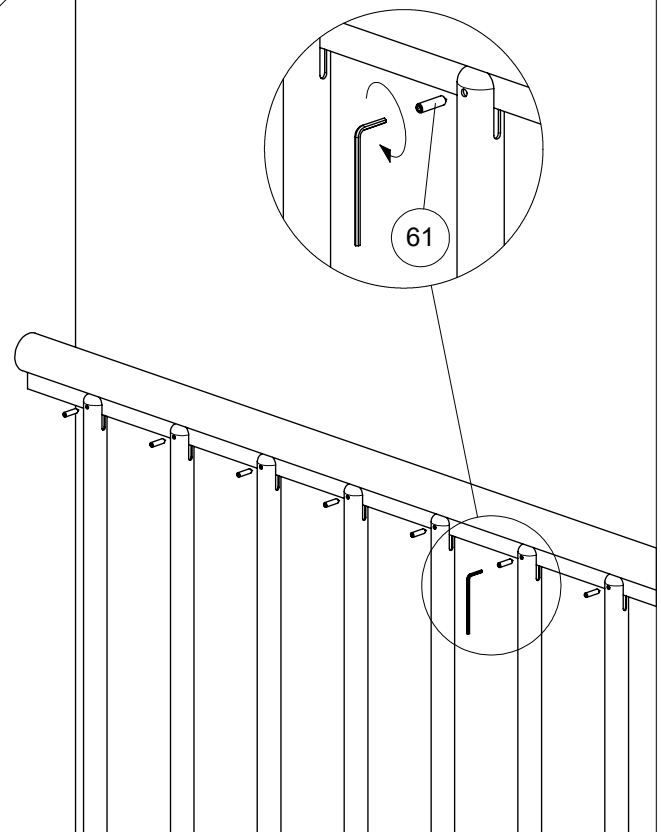

Torx 25

PH 2

3 mm

1 - 34

51 - 78

11

	U
Ø 120 cm [47"]	180mm [7 1/16"]
Ø 140 cm [55"]	195mm [7 11/16"]
Ø 160 cm [63"]	210mm [8 1/4"]

12

13

14

81mm
[3 3/16"]

90 °C
195 °F

65 - 75 °C
150 - 165 °F

55

56

57

58

61

62

63

64

	U
∅ 120 cm [47"]	63mm [2 1/2"]
∅ 140 cm [55"]	80mm [3 1/8"]
∅ 160 cm [63"]	97mm [3 13/16"]

65

66

67

68

69

71

70

-  Ø 8mm [5/16"]
▽ 50mm [1 15/16"]
-  Ø 4mm [3/16"]
▽ 50mm [1 15/16"]

79

76