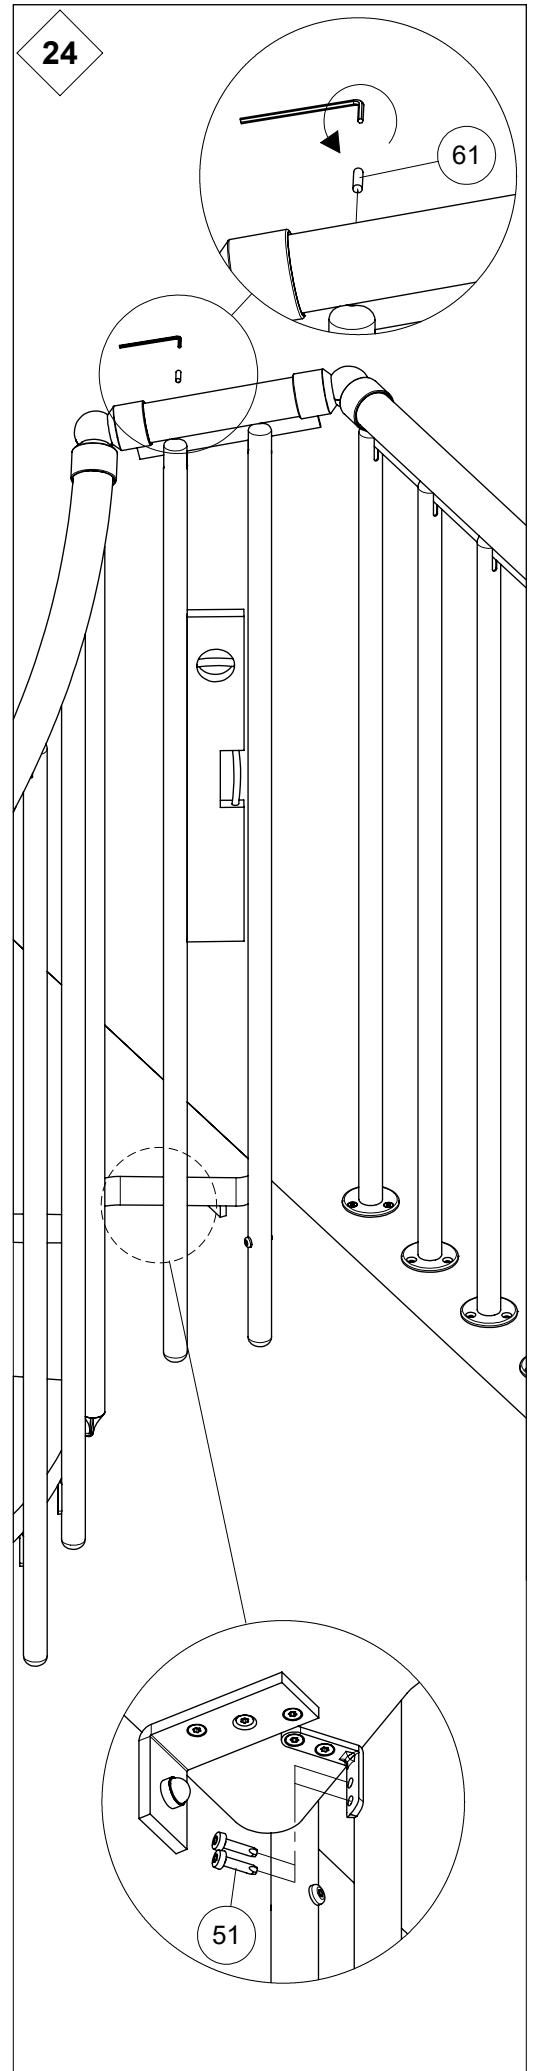

Torx 25

PH 2

3 mm

1 - 34

51 - 78

11

	U
Ø 120 cm [47"]	180mm [7 1/16"]
Ø 140 cm [55"]	195mm [7 11/16"]
Ø 160 cm [63"]	210mm [8 1/4"]

12

13

14

81mm
[3 3/16"]

90 °C
195 °F

65 - 75 °C
150 - 165 °F

55

56

57

58

61

62

63

64

	U
∅ 120 cm [47"]	63mm [2 1/2"]
∅ 140 cm [55"]	80mm [3 1/8"]
∅ 160 cm [63"]	97mm [3 13/16"]

65

66

67

68

69

71

70

-  Ø 8mm [5/16"]
▽ 50mm [1 15/16"]
-  Ø 4mm [3/16"]
▽ 50mm [1 15/16"]

79

76