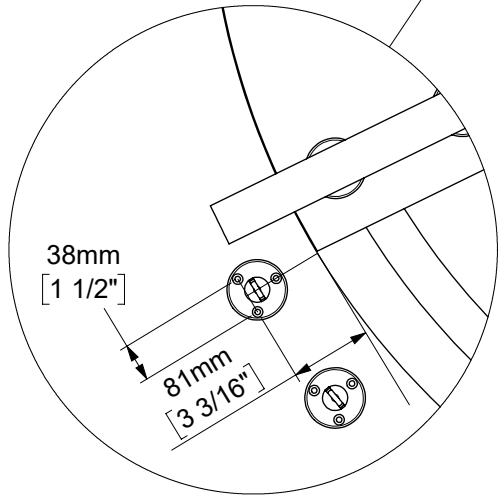

Torx 25

PH 2

3 mm

1 - 34

51 - 78

11

	U
Ø 120 cm [47"]	180mm [7 1/16"]
Ø 140 cm [55"]	195mm [7 11/16"]
Ø 160 cm [63"]	210mm [8 1/4"]

12

13

14

81mm
[3 3/16"]

90 °C
195 °F

65 - 75 °C
150 - 165 °F

55

56

57

58

61

62

63

64

	U
∅ 120 cm [47"]	63mm [2 1/2"]
∅ 140 cm [55"]	80mm [3 1/8"]
∅ 160 cm [63"]	97mm [3 13/16"]

65

66

67

68

69

71

70

-  Ø 8mm [5/16"]
▽ 50mm [1 15/16"]
-  Ø 4mm [3/16"]
▽ 50mm [1 15/16"]

79

76