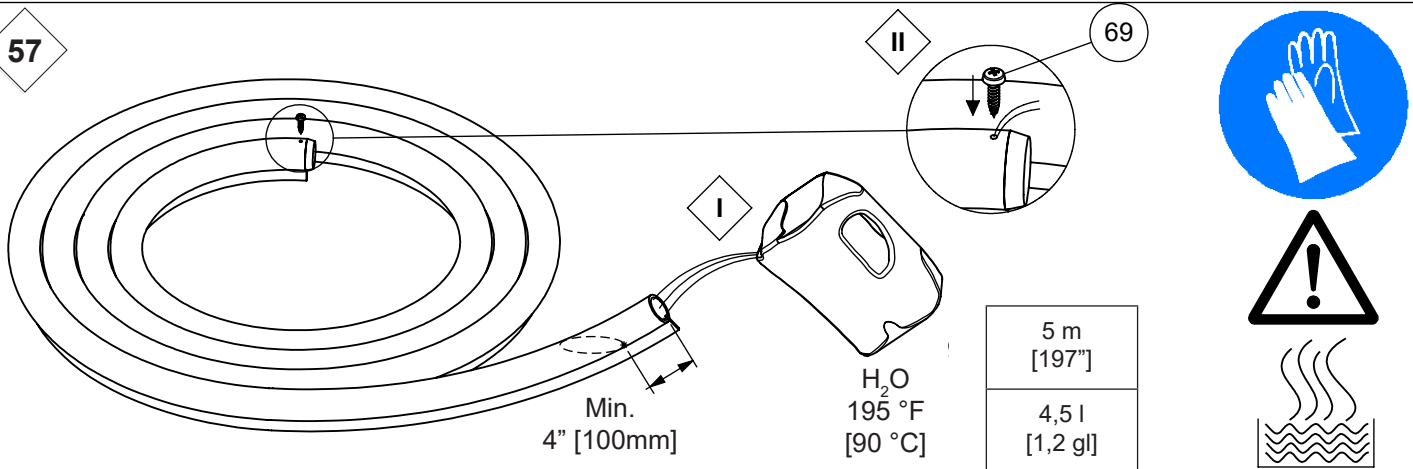

Torx 25

PH 2

3 mm

1 - 34

51 - 78

11

	U
Ø 120 cm [47"]	180mm [7 1/16"]
Ø 140 cm [55"]	195mm [7 11/16"]
Ø 160 cm [63"]	210mm [8 1/4"]

12

13

14

81mm
[3 3/16"]

90 °C
195 °F

65 - 75 °C
150 - 165 °F

55

56

57

58

61

62

63

64

	U
∅ 120 cm [47"]	63mm [2 1/2"]
∅ 140 cm [55"]	80mm [3 1/8"]
∅ 160 cm [63"]	97mm [3 13/16"]

65

66

67

68

69

71

70

-  Ø 8mm [5/16"]
▽ 50mm [1 15/16"]
-  Ø 4mm [3/16"]
▽ 50mm [1 15/16"]

79

76