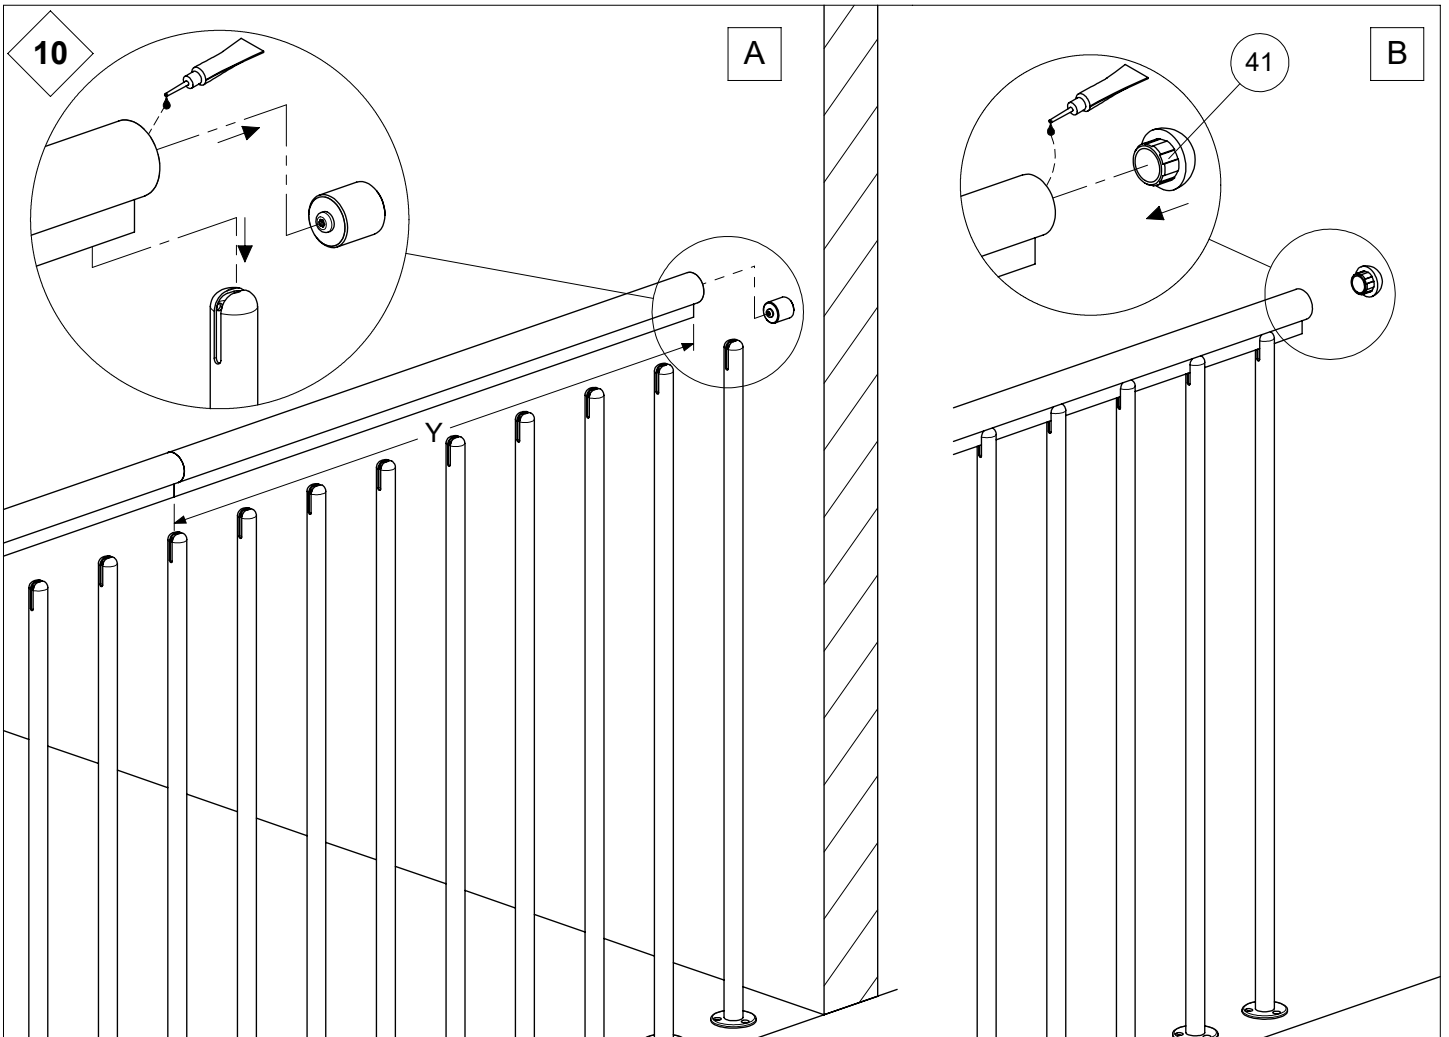

Torx 25

PH 2

3 mm

1 - 34

51 - 78

11

	U
Ø 120 cm [47"]	180mm [7 1/16"]
Ø 140 cm [55"]	195mm [7 11/16"]
Ø 160 cm [63"]	210mm [8 1/4"]

12

13

14

81mm
[3 3/16"]

90 °C
195 °F

65 - 75 °C
150 - 165 °F

55

56

57

58

61

62

63

64

	U
∅ 120 cm [47"]	63mm [2 1/2"]
∅ 140 cm [55"]	80mm [3 1/8"]
∅ 160 cm [63"]	97mm [3 13/16"]

65

66

67

68

69

71

70

-  Ø 8mm [5/16"]
▽ 50mm [1 15/16"]
-  Ø 4mm [3/16"]
▽ 50mm [1 15/16"]

79

76