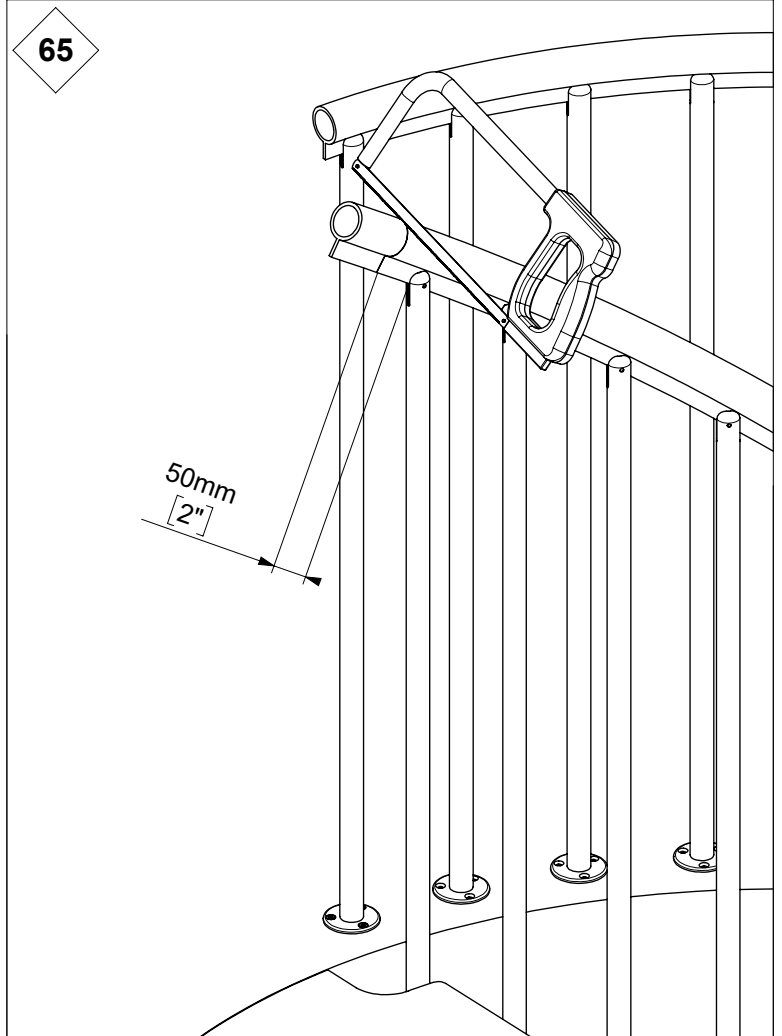

Torx 25

PH 2

3 mm

1 - 34

51 - 78

11

	U
Ø 120 cm [47"]	180mm [7 1/16"]
Ø 140 cm [55"]	195mm [7 11/16"]
Ø 160 cm [63"]	210mm [8 1/4"]

12

13

14

81mm
[3 3/16"]

90 °C
195 °F

65 - 75 °C
150 - 165 °F

55

56

57

58

61

62

63

64

	U
∅ 120 cm [47"]	63mm [2 1/2"]
∅ 140 cm [55"]	80mm [3 1/8"]
∅ 160 cm [63"]	97mm [3 13/16"]

65

66

67

68

69

71

70

-  Ø 8mm [5/16"]
▽ 50mm [1 15/16"]
-  Ø 4mm [3/16"]
▽ 50mm [1 15/16"]

79

76