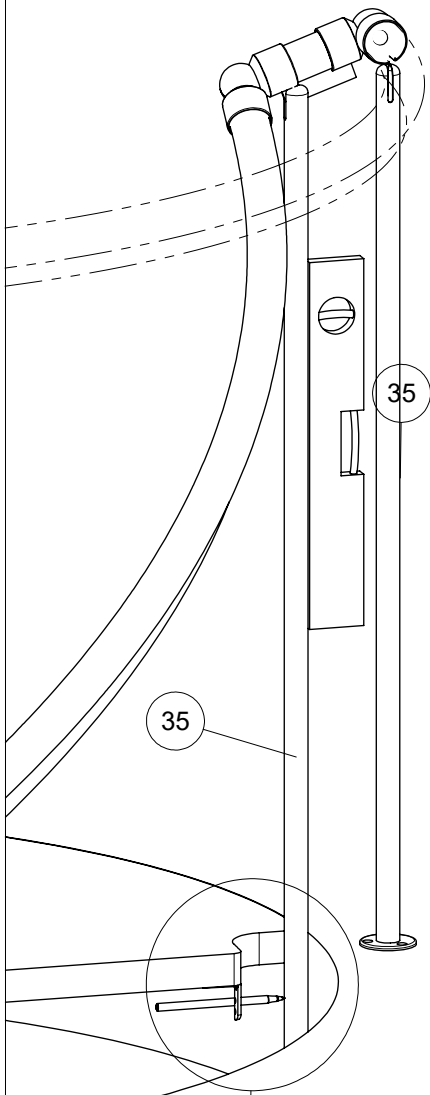

Torx 25

PH 2

3 mm

1 - 34

51 - 78

11

	U
Ø 120 cm [47"]	180mm [7 1/16"]
Ø 140 cm [55"]	195mm [7 11/16"]
Ø 160 cm [63"]	210mm [8 1/4"]

12

13

14

81mm
[3 3/16"]

90 °C
195 °F

65 - 75 °C
150 - 165 °F

55

56

57

58

61

62

63

64

	U
∅ 120 cm [47"]	63mm [2 1/2"]
∅ 140 cm [55"]	80mm [3 1/8"]
∅ 160 cm [63"]	97mm [3 13/16"]

65

66

67

68

69

71

70

-  Ø 8mm [5/16"]
▽ 50mm [1 15/16"]
-  Ø 4mm [3/16"]
▽ 50mm [1 15/16"]

79

76