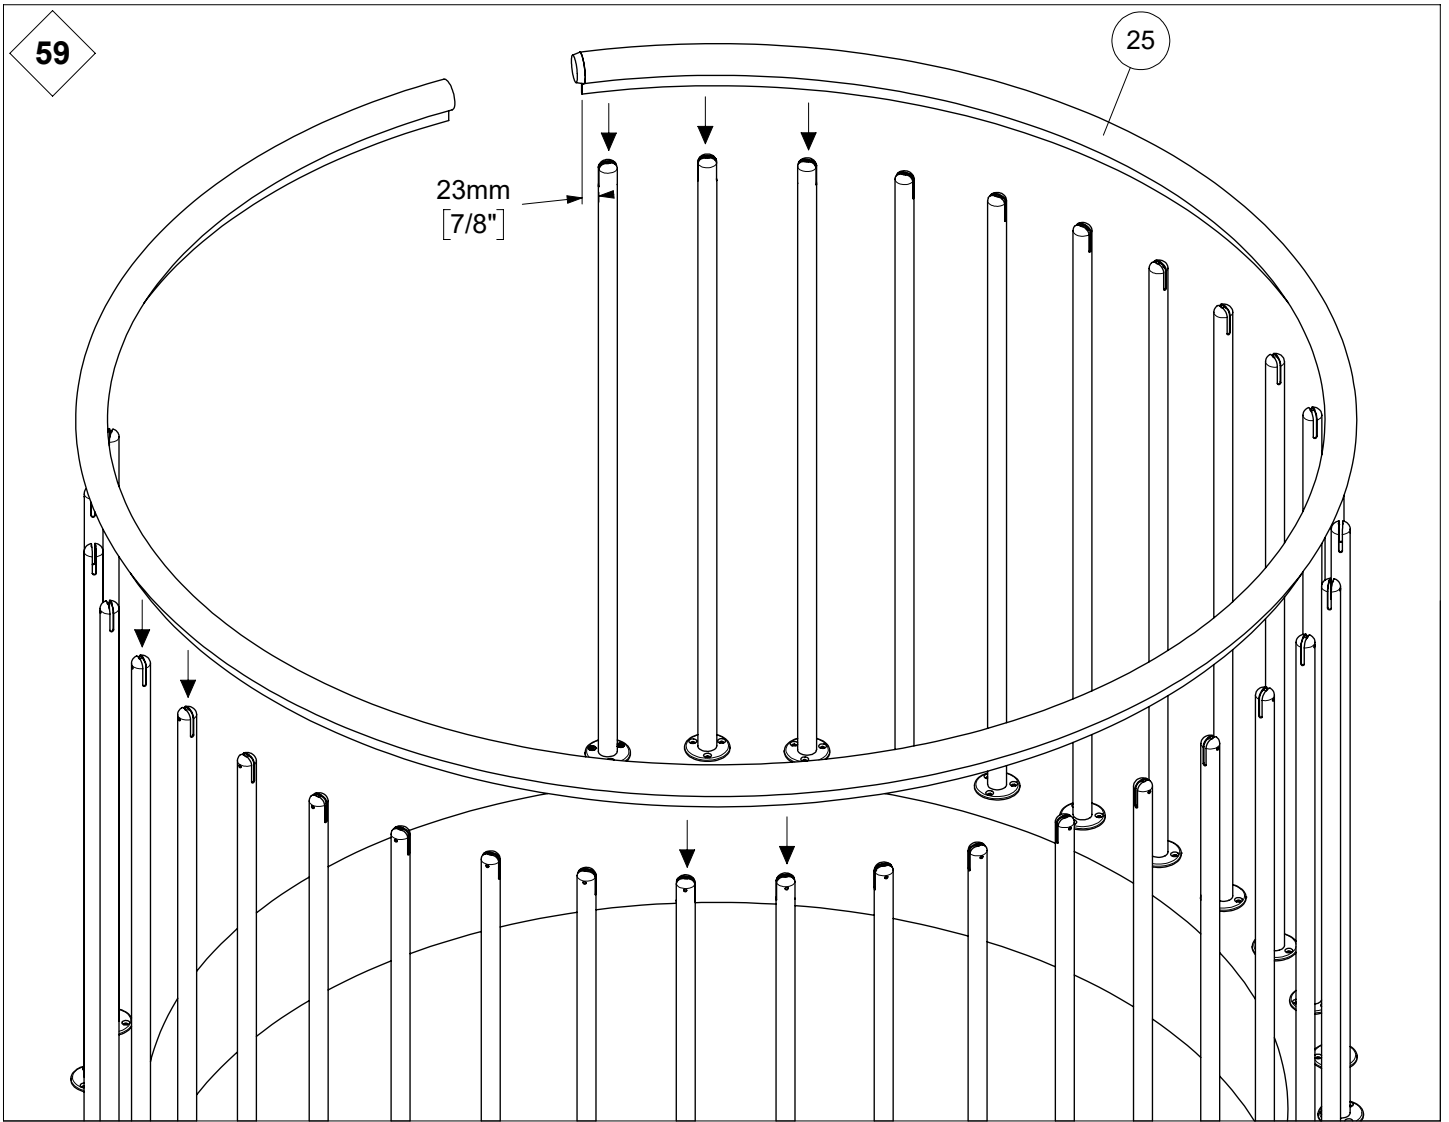

Torx 25

PH 2

3 mm

1 - 34

51 - 78

11

	U
Ø 120 cm [47"]	180mm [7 1/16"]
Ø 140 cm [55"]	195mm [7 11/16"]
Ø 160 cm [63"]	210mm [8 1/4"]

12

13

14

81mm
[3 3/16"]

90 °C
195 °F

65 - 75 °C
150 - 165 °F

55

56

57

58

61

62

63

64

	U
∅ 120 cm [47"]	63mm [2 1/2"]
∅ 140 cm [55"]	80mm [3 1/8"]
∅ 160 cm [63"]	97mm [3 13/16"]

65

66

67

68

69

71

70

-  Ø 8mm [5/16"]
▽ 50mm [1 15/16"]
-  Ø 4mm [3/16"]
▽ 50mm [1 15/16"]

79

76