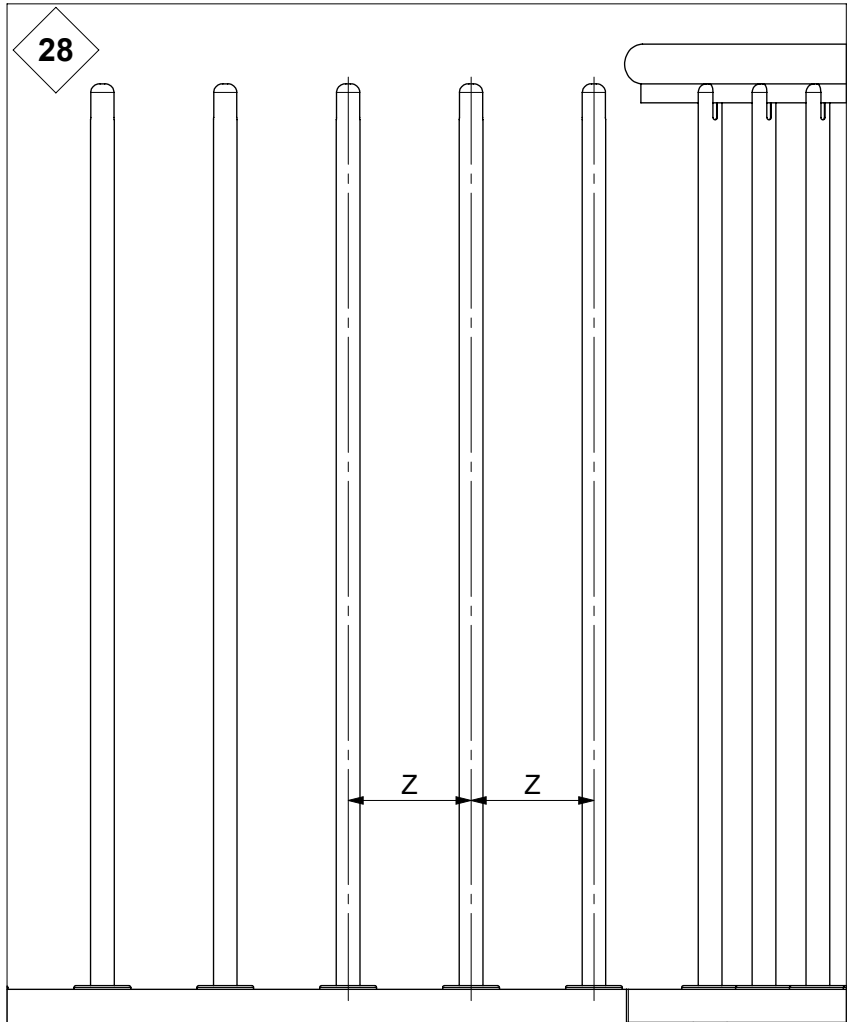

Torx 25

PH 2

3 mm

1 - 34

51 - 78

11

	U
Ø 120 cm [47"]	180mm [7 1/16"]
Ø 140 cm [55"]	195mm [7 11/16"]
Ø 160 cm [63"]	210mm [8 1/4"]

12

13

14

81mm
[3 3/16"]

90 °C
195 °F

65 - 75 °C
150 - 165 °F

55

56

57

58

61

62

63

64

	U
∅ 120 cm [47"]	63mm [2 1/2"]
∅ 140 cm [55"]	80mm [3 1/8"]
∅ 160 cm [63"]	97mm [3 13/16"]

65

66

67

68

69

71

70

-  Ø 8mm [5/16"]
▽ 50mm [1 15/16"]
-  Ø 4mm [3/16"]
▽ 50mm [1 15/16"]

79

76