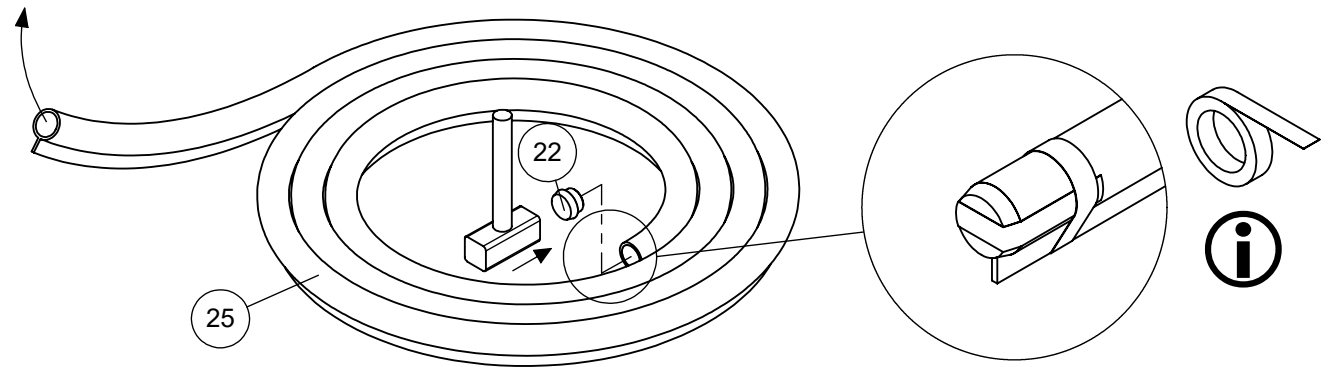

Torx 25

PH 2

3 mm

1 - 34

51 - 78

11

	U
Ø 120 cm [47"]	180mm [7 1/16"]
Ø 140 cm [55"]	195mm [7 11/16"]
Ø 160 cm [63"]	210mm [8 1/4"]

12

13

14

81mm
[3 3/16"]

90 °C
195 °F

65 - 75 °C
150 - 165 °F

55

56

57

58

61

62

63

64

	U
∅ 120 cm [47"]	63mm [2 1/2"]
∅ 140 cm [55"]	80mm [3 1/8"]
∅ 160 cm [63"]	97mm [3 13/16"]

65

66

67

68

69

71

70

-  Ø 8mm [5/16"]
▽ 50mm [1 15/16"]
-  Ø 4mm [3/16"]
▽ 50mm [1 15/16"]

79

76