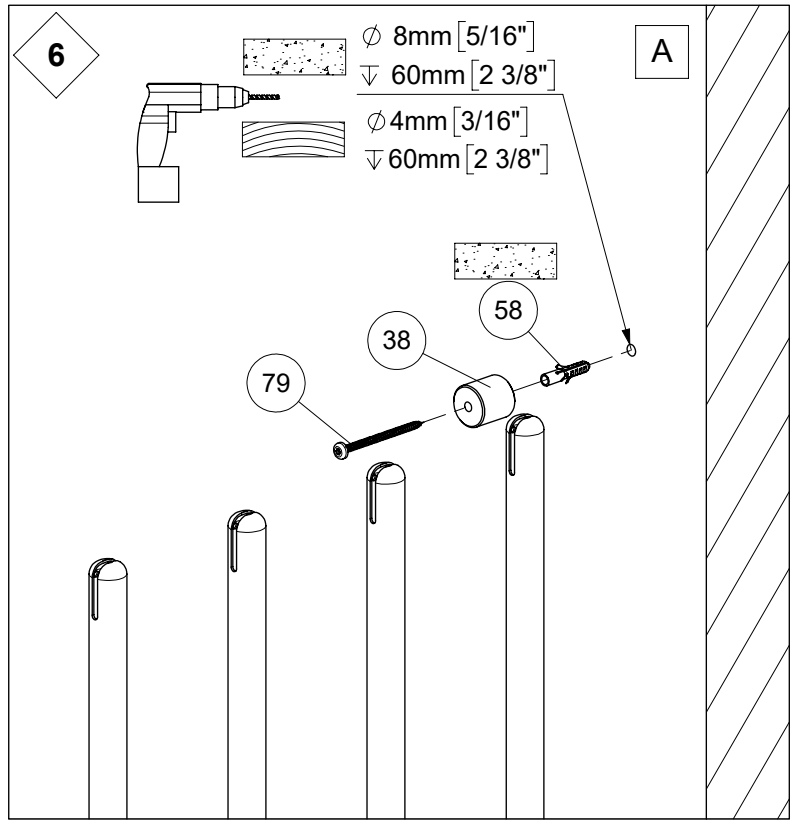

Torx 25

PH 2

3 mm

1 - 34

51 - 78

11

	U
Ø 120 cm [47"]	180mm [7 1/16"]
Ø 140 cm [55"]	195mm [7 11/16"]
Ø 160 cm [63"]	210mm [8 1/4"]

12

13

14

81mm
[3 3/16"]

90 °C
195 °F

65 - 75 °C
150 - 165 °F

55

56

57

58

61

62

63

64

	U
∅ 120 cm [47"]	63mm [2 1/2"]
∅ 140 cm [55"]	80mm [3 1/8"]
∅ 160 cm [63"]	97mm [3 13/16"]

65

66

67

68

69

71

70

-  Ø 8mm [5/16"]
▽ 50mm [1 15/16"]
-  Ø 4mm [3/16"]
▽ 50mm [1 15/16"]

79

76