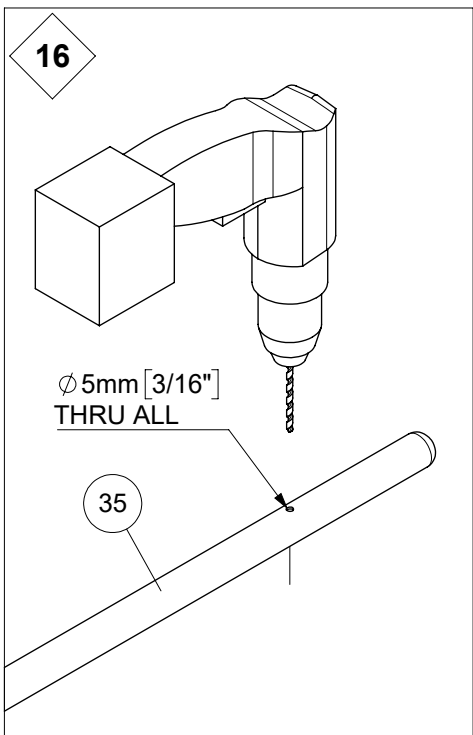

Torx 25

PH 2

3 mm

1 - 34

51 - 78

11

	U
Ø 120 cm [47"]	180mm [7 1/16"]
Ø 140 cm [55"]	195mm [7 11/16"]
Ø 160 cm [63"]	210mm [8 1/4"]

12

13

14

81mm
[3 3/16"]

90 °C
195 °F

65 - 75 °C
150 - 165 °F

55

56

57

58

61

62

63

64

	U
∅ 120 cm [47"]	63mm [2 1/2"]
∅ 140 cm [55"]	80mm [3 1/8"]
∅ 160 cm [63"]	97mm [3 13/16"]

65

66

67

68

69

71

70

-  Ø 8mm [5/16"]
▽ 50mm [1 15/16"]
-  Ø 4mm [3/16"]
▽ 50mm [1 15/16"]

79

76