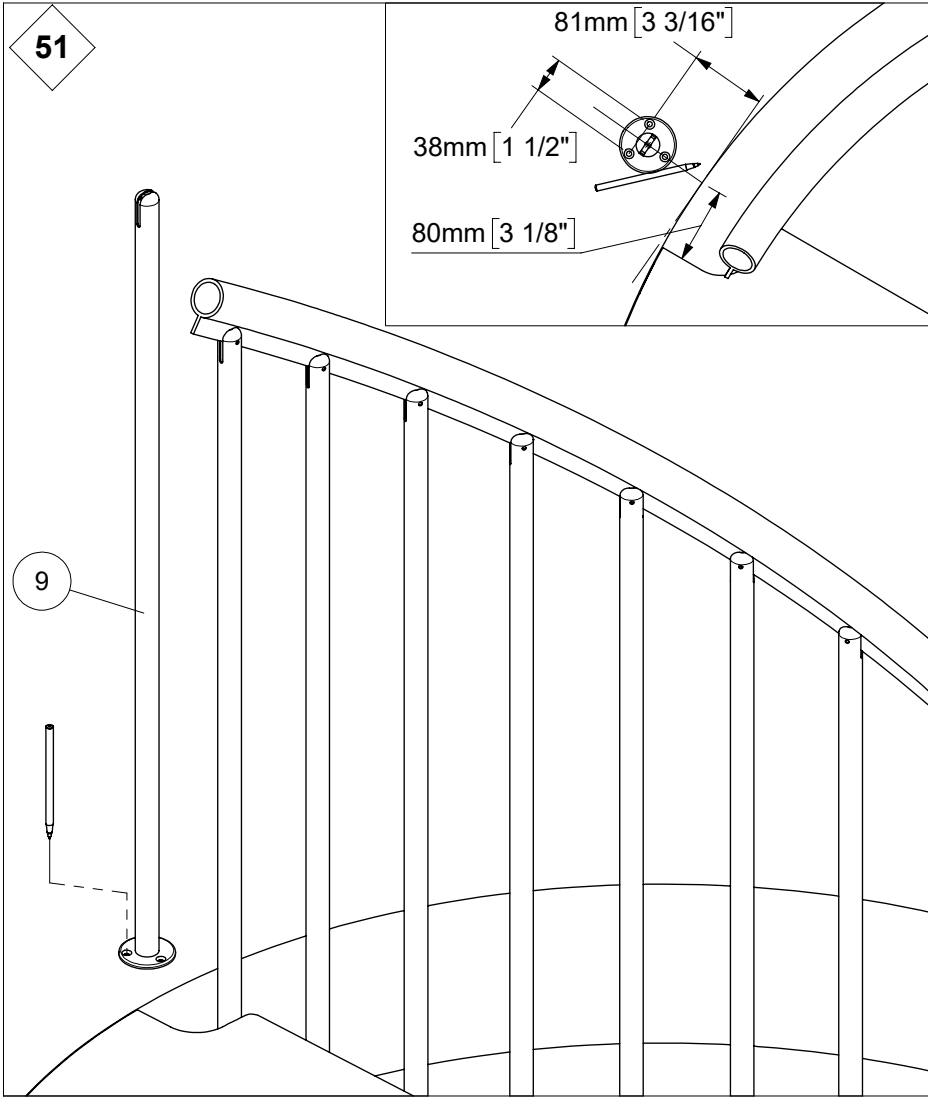

Torx 25

PH 2

3 mm

1 - 34

51 - 78

11

	U
Ø 120 cm [47"]	180mm [7 1/16"]
Ø 140 cm [55"]	195mm [7 11/16"]
Ø 160 cm [63"]	210mm [8 1/4"]

12

13

14

81mm
[3 3/16"]

90 °C
195 °F

65 - 75 °C
150 - 165 °F

55

56

57

58

61

62

63

64

	U
∅ 120 cm [47"]	63mm [2 1/2"]
∅ 140 cm [55"]	80mm [3 1/8"]
∅ 160 cm [63"]	97mm [3 13/16"]

65

66

67

68

69

71

70

-  Ø 8mm [5/16"]
▽ 50mm [1 15/16"]
-  Ø 4mm [3/16"]
▽ 50mm [1 15/16"]

79

76