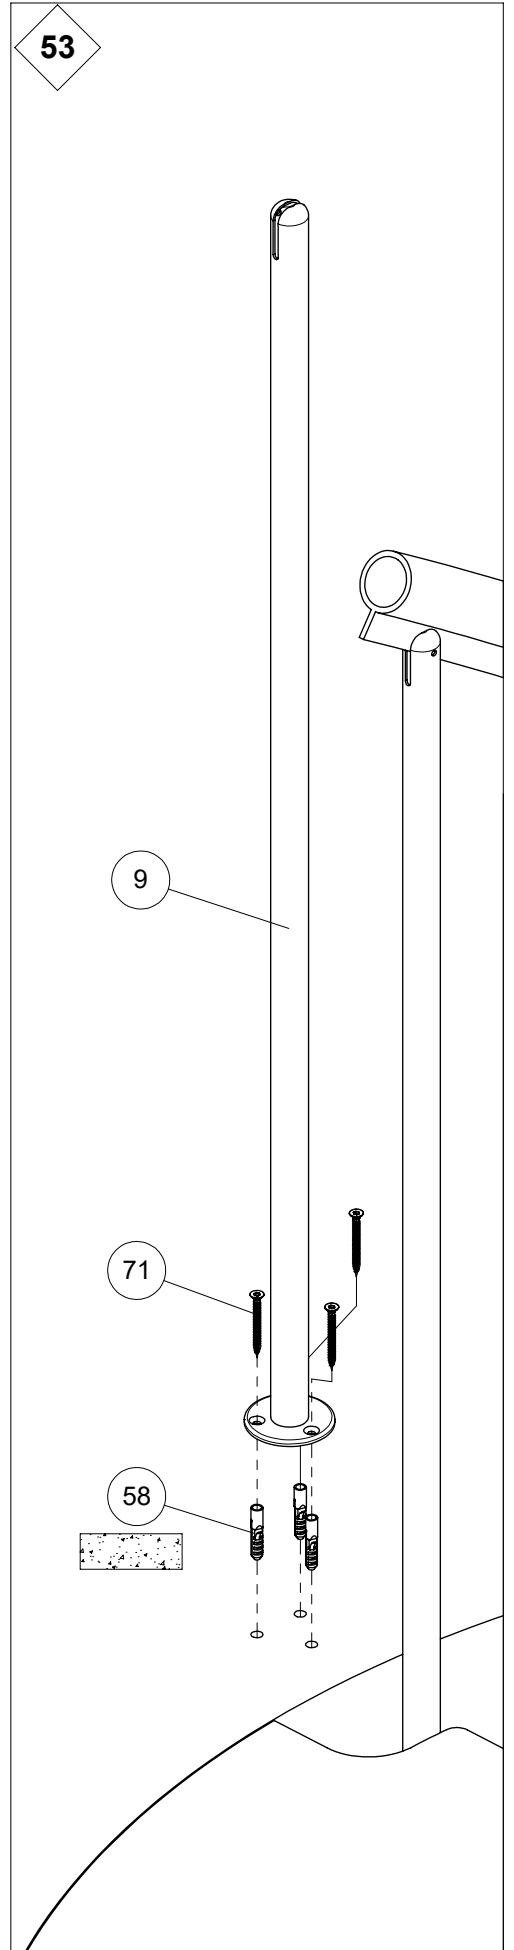

Torx 25

PH 2

3 mm

1 - 34

51 - 78

11

	U
Ø 120 cm [47"]	180mm [7 1/16"]
Ø 140 cm [55"]	195mm [7 11/16"]
Ø 160 cm [63"]	210mm [8 1/4"]

12

13

14

81mm
[3 3/16"]

90 °C
195 °F

65 - 75 °C
150 - 165 °F

55

56

57

58

61

62

63

64

	U
∅ 120 cm [47"]	63mm [2 1/2"]
∅ 140 cm [55"]	80mm [3 1/8"]
∅ 160 cm [63"]	97mm [3 13/16"]

65

66

67

68

69

71

70

-  Ø 8mm [5/16"]
▽ 50mm [1 15/16"]
-  Ø 4mm [3/16"]
▽ 50mm [1 15/16"]

79

76