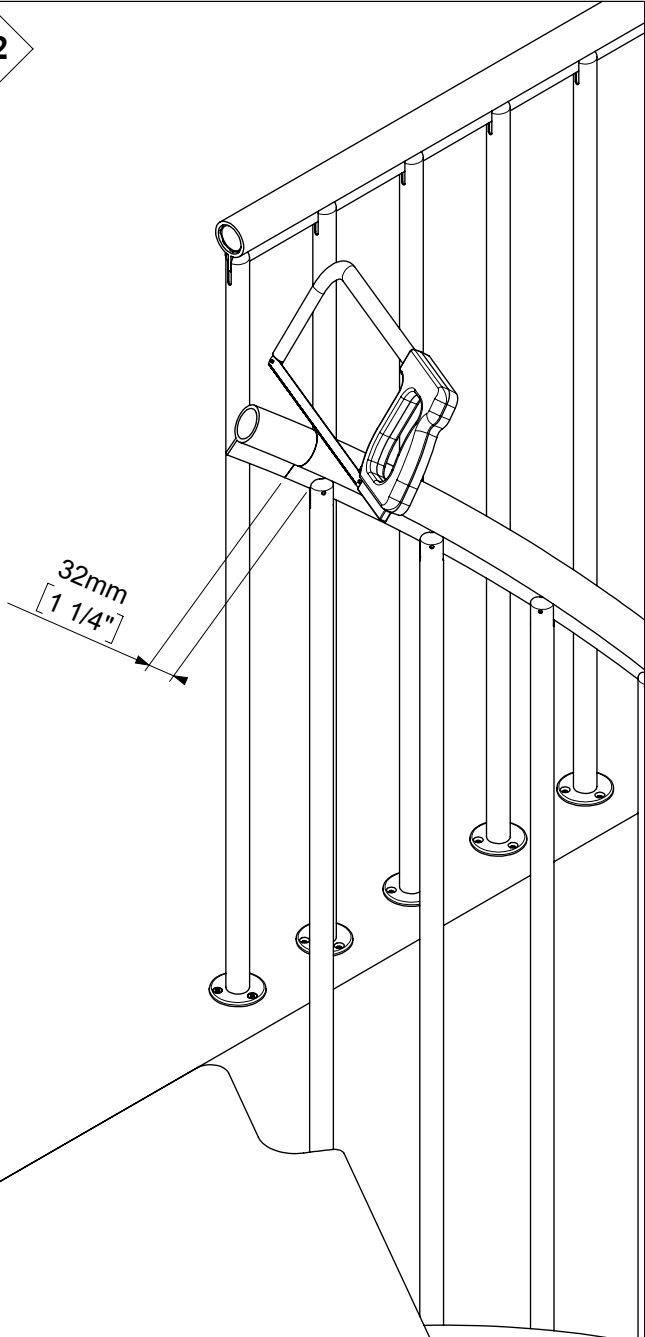

Torx 25

PH 2

3 mm

1 - 34

51 - 78

11

	U
Ø 120 cm [47"]	180mm [7 1/16"]
Ø 140 cm [55"]	195mm [7 11/16"]
Ø 160 cm [63"]	210mm [8 1/4"]

12

13

14

81mm
[3 3/16"]

90 °C
195 °F

65 - 75 °C
150 - 165 °F

55

56

57

58

61

62

63

64

	U
∅ 120 cm [47"]	63mm [2 1/2"]
∅ 140 cm [55"]	80mm [3 1/8"]
∅ 160 cm [63"]	97mm [3 13/16"]

65

66

67

68

69

71

70

-  Ø 8mm [5/16"]
▽ 50mm [1 15/16"]
-  Ø 4mm [3/16"]
▽ 50mm [1 15/16"]

79

76