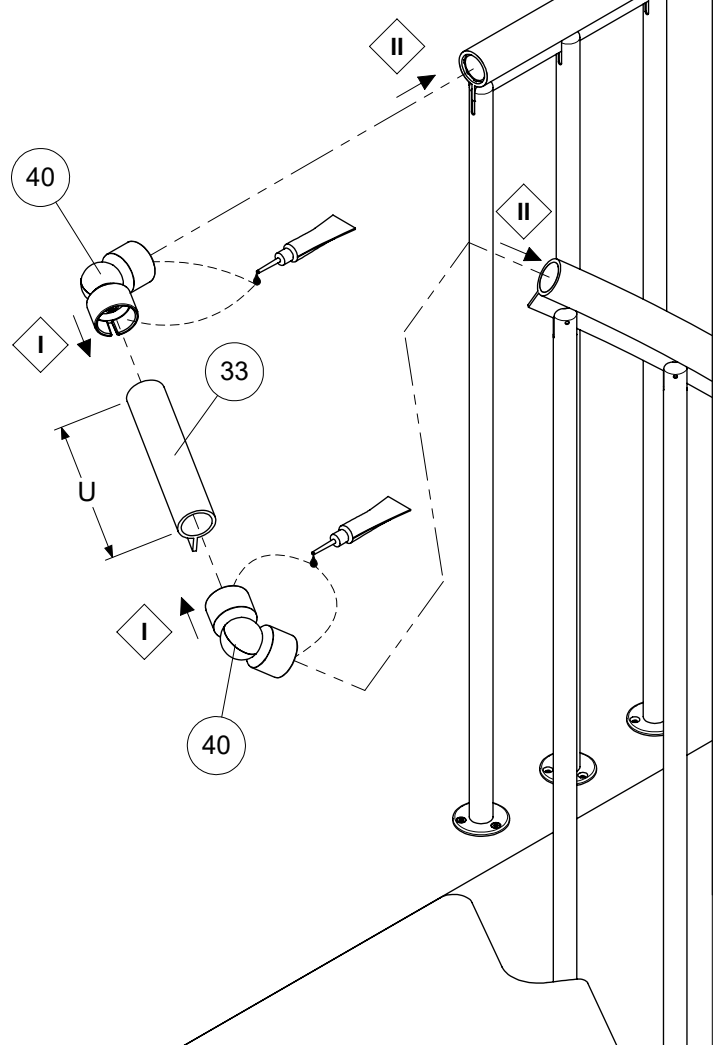

Torx 25

PH 2

3 mm

1 - 34

51 - 78

11

	U
Ø 120 cm [47"]	180mm [7 1/16"]
Ø 140 cm [55"]	195mm [7 11/16"]
Ø 160 cm [63"]	210mm [8 1/4"]

12

13

14

81mm
[3 3/16"]

90 °C
195 °F

65 - 75 °C
150 - 165 °F

55

56

57

58

61

62

63

64

	U
∅ 120 cm [47"]	63mm [2 1/2"]
∅ 140 cm [55"]	80mm [3 1/8"]
∅ 160 cm [63"]	97mm [3 13/16"]

65

66

67

68

69

71

70

-  Ø 8mm [5/16"]
▽ 50mm [1 15/16"]
-  Ø 4mm [3/16"]
▽ 50mm [1 15/16"]

79

76