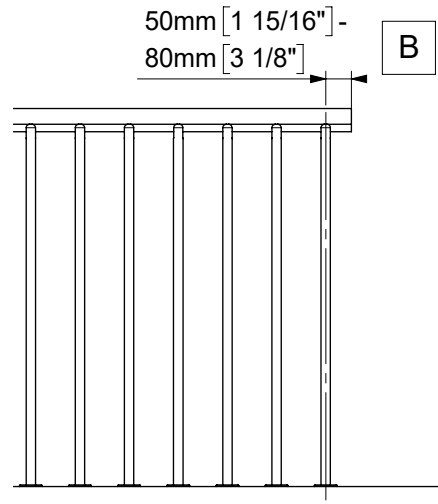

Torx 25

PH 2

3 mm

1 - 34

51 - 78

11

	U
Ø 120 cm [47"]	180mm [7 1/16"]
Ø 140 cm [55"]	195mm [7 11/16"]
Ø 160 cm [63"]	210mm [8 1/4"]

12

13

14

81mm
[3 3/16"]

90 °C
195 °F

65 - 75 °C
150 - 165 °F

55

56

57

58

61

62

63

64

	U
∅ 120 cm [47"]	63mm [2 1/2"]
∅ 140 cm [55"]	80mm [3 1/8"]
∅ 160 cm [63"]	97mm [3 13/16"]

65

66

67

68

69

71

70

-  Ø 8mm [5/16"]
▽ 50mm [1 15/16"]
-  Ø 4mm [3/16"]
▽ 50mm [1 15/16"]

79

76