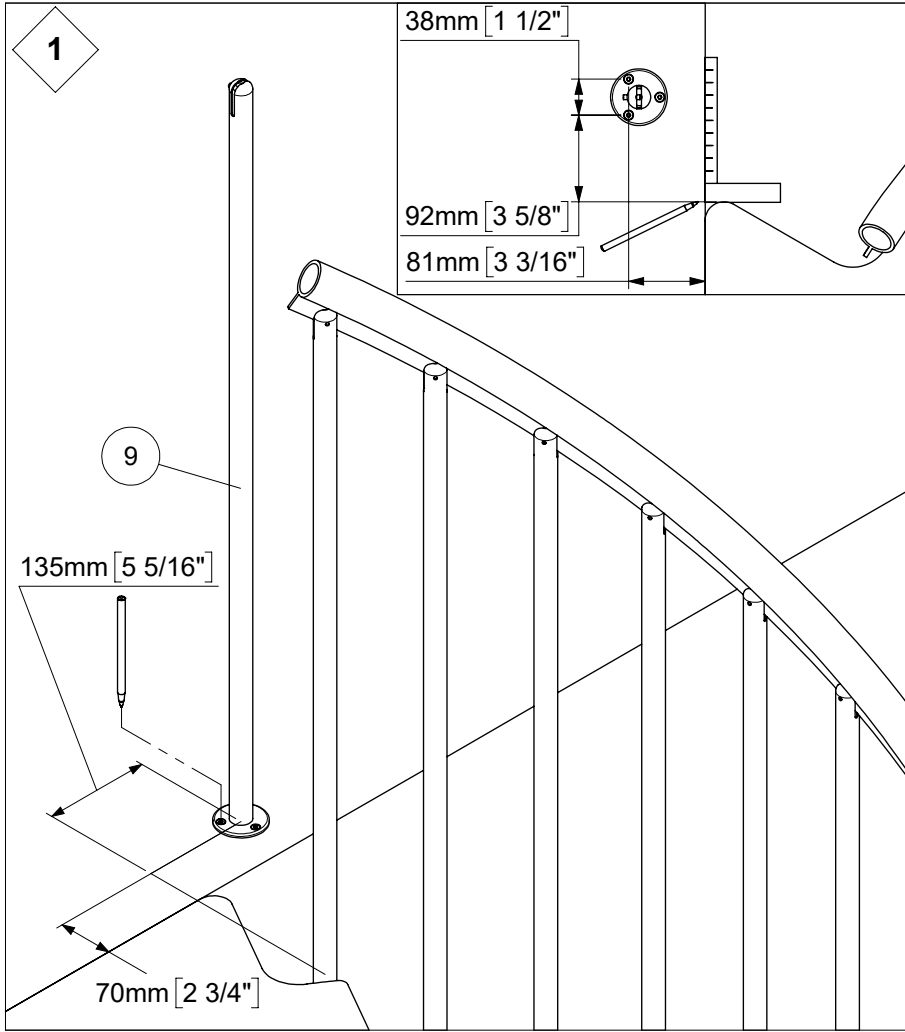

Torx 25

PH 2

3 mm

1 - 34

51 - 78

11

	U
Ø 120 cm [47"]	180mm [7 1/16"]
Ø 140 cm [55"]	195mm [7 11/16"]
Ø 160 cm [63"]	210mm [8 1/4"]

12

13

14

81mm
[3 3/16"]

90 °C
195 °F

65 - 75 °C
150 - 165 °F

55

56

57

58

61

62

63

64

	U
∅ 120 cm [47"]	63mm [2 1/2"]
∅ 140 cm [55"]	80mm [3 1/8"]
∅ 160 cm [63"]	97mm [3 13/16"]

65

66

67

68

69

71

70

-  Ø 8mm [5/16"]
▽ 50mm [1 15/16"]
-  Ø 4mm [3/16"]
▽ 50mm [1 15/16"]

79

76