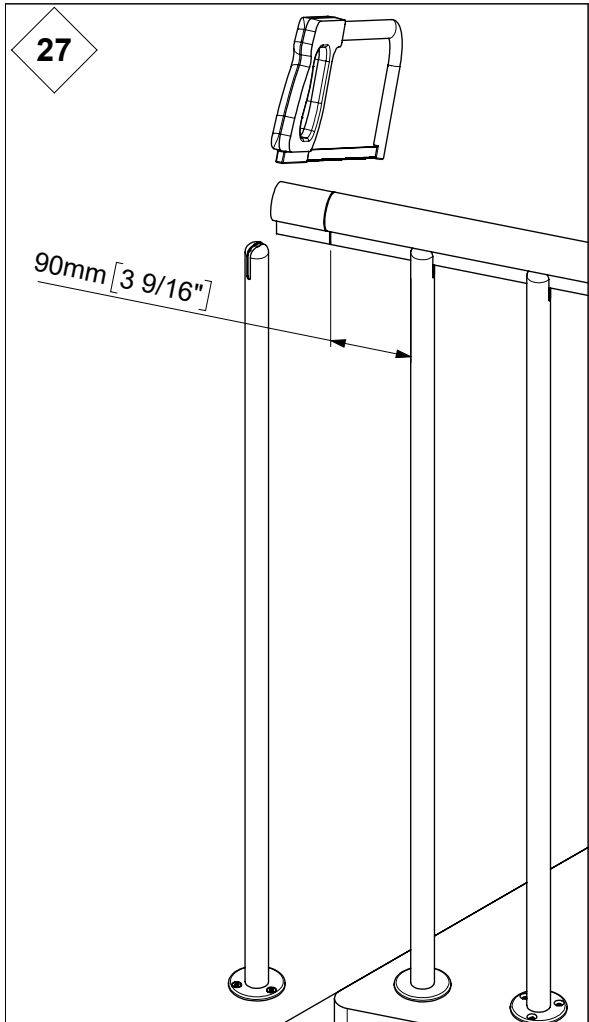

Torx 25

PH 2

3 mm

1 - 34

51 - 78

11

	U
Ø 120 cm [47"]	180mm [7 1/16"]
Ø 140 cm [55"]	195mm [7 11/16"]
Ø 160 cm [63"]	210mm [8 1/4"]

12

13

14

81mm
[3 3/16"]

90 °C
195 °F

65 - 75 °C
150 - 165 °F

55

56

57

58

61

62

63

64

	U
∅ 120 cm [47"]	63mm [2 1/2"]
∅ 140 cm [55"]	80mm [3 1/8"]
∅ 160 cm [63"]	97mm [3 13/16"]

65

66

67

68

69

71

70

-  Ø 8mm [5/16"]
▽ 50mm [1 15/16"]
-  Ø 4mm [3/16"]
▽ 50mm [1 15/16"]

79

76