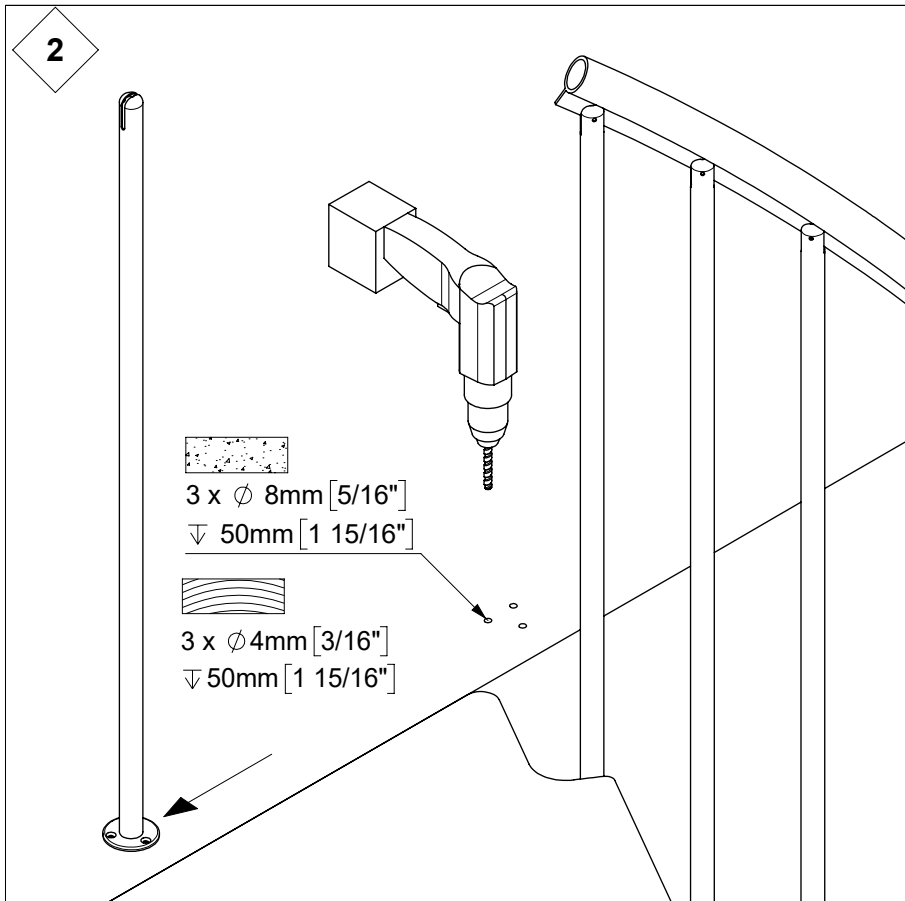

Torx 25

PH 2

3 mm

1 - 34

51 - 78

11

	U
Ø 120 cm [47"]	180mm [7 1/16"]
Ø 140 cm [55"]	195mm [7 11/16"]
Ø 160 cm [63"]	210mm [8 1/4"]

12

13

14

81mm
[3 3/16"]

90 °C
195 °F

65 - 75 °C
150 - 165 °F

55

56

57

58

61

62

63

64

	U
∅ 120 cm [47"]	63mm [2 1/2"]
∅ 140 cm [55"]	80mm [3 1/8"]
∅ 160 cm [63"]	97mm [3 13/16"]

65

66

67

68

69

71

70

-  Ø 8mm [5/16"]
▽ 50mm [1 15/16"]
-  Ø 4mm [3/16"]
▽ 50mm [1 15/16"]

79

76