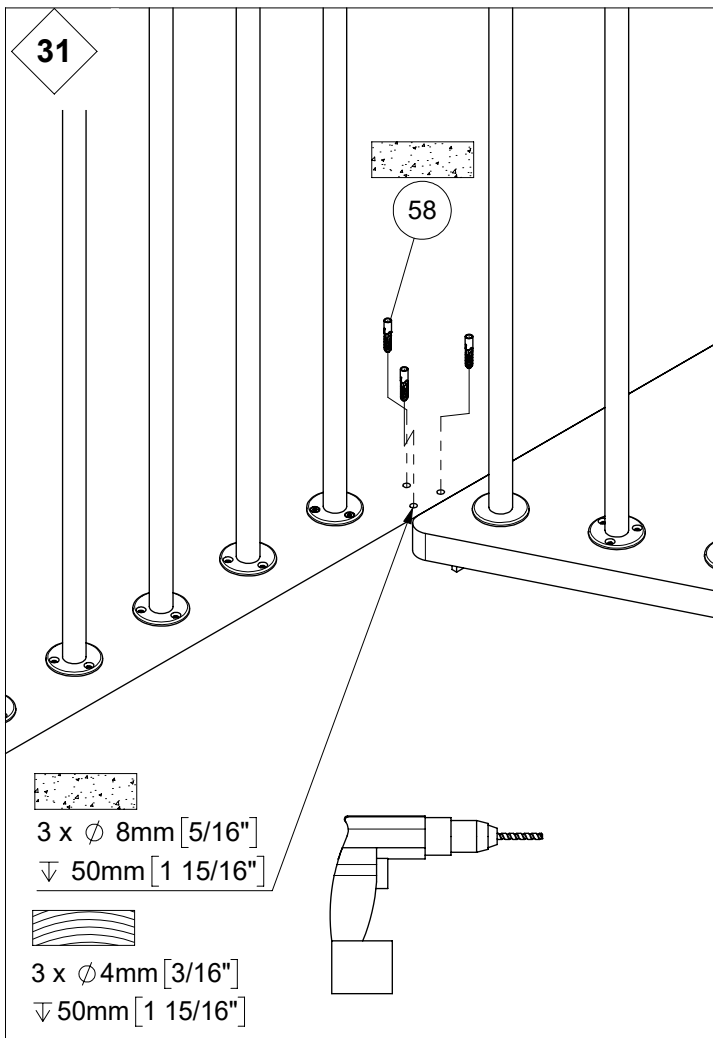

Torx 25

PH 2

3 mm

1 - 34

51 - 78

11

	U
Ø 120 cm [47"]	180mm [7 1/16"]
Ø 140 cm [55"]	195mm [7 11/16"]
Ø 160 cm [63"]	210mm [8 1/4"]

12

13

14

81mm
[3 3/16"]

90 °C
195 °F

65 - 75 °C
150 - 165 °F

55

56

57

58

61

62

63

64

	U
∅ 120 cm [47"]	63mm [2 1/2"]
∅ 140 cm [55"]	80mm [3 1/8"]
∅ 160 cm [63"]	97mm [3 13/16"]

65

66

67

68

69

71

70

-  Ø 8mm [5/16"]
▽ 50mm [1 15/16"]
-  Ø 4mm [3/16"]
▽ 50mm [1 15/16"]

79

76