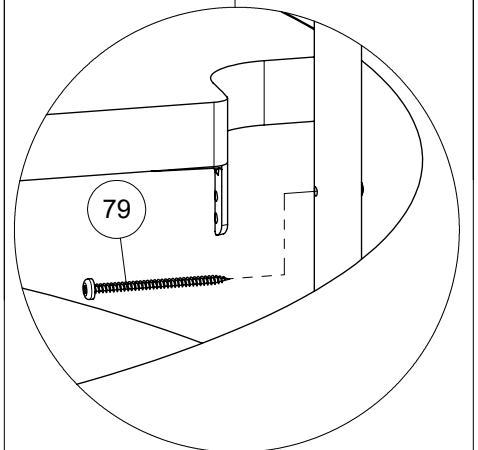

Torx 25

PH 2

3 mm

1 - 34

51 - 78

11

	U
Ø 120 cm [47"]	180mm [7 1/16"]
Ø 140 cm [55"]	195mm [7 11/16"]
Ø 160 cm [63"]	210mm [8 1/4"]

12

58

61

62

63

64

	U
∅ 120 cm [47"]	63mm [2 1/2"]
∅ 140 cm [55"]	80mm [3 1/8"]
∅ 160 cm [63"]	97mm [3 13/16"]

65

66

67

68

69

71

70

-  Ø 8mm [5/16"]
▽ 50mm [1 15/16"]
-  Ø 4mm [3/16"]
▽ 50mm [1 15/16"]

79

76