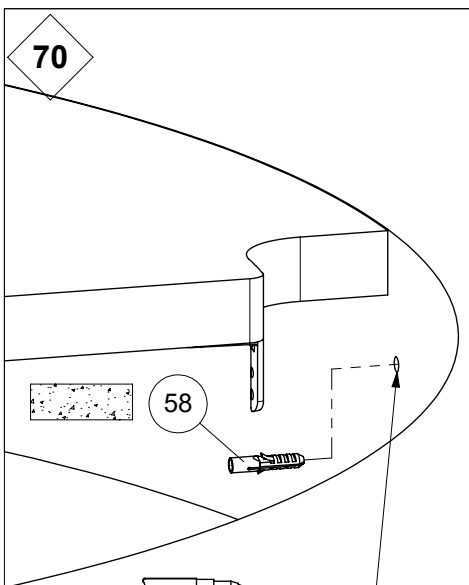

Torx 25

PH 2

3 mm

1 - 34

51 - 78

11

	U
Ø 120 cm [47"]	180mm [7 1/16"]
Ø 140 cm [55"]	195mm [7 11/16"]
Ø 160 cm [63"]	210mm [8 1/4"]

12

58

61

62

63

64

	U
∅ 120 cm [47"]	63mm [2 1/2"]
∅ 140 cm [55"]	80mm [3 1/8"]
∅ 160 cm [63"]	97mm [3 13/16"]

65

66

67

68

69

71

70

-  Ø 8mm [5/16"]
▽ 50mm [1 15/16"]
-  Ø 4mm [3/16"]
▽ 50mm [1 15/16"]

79

76