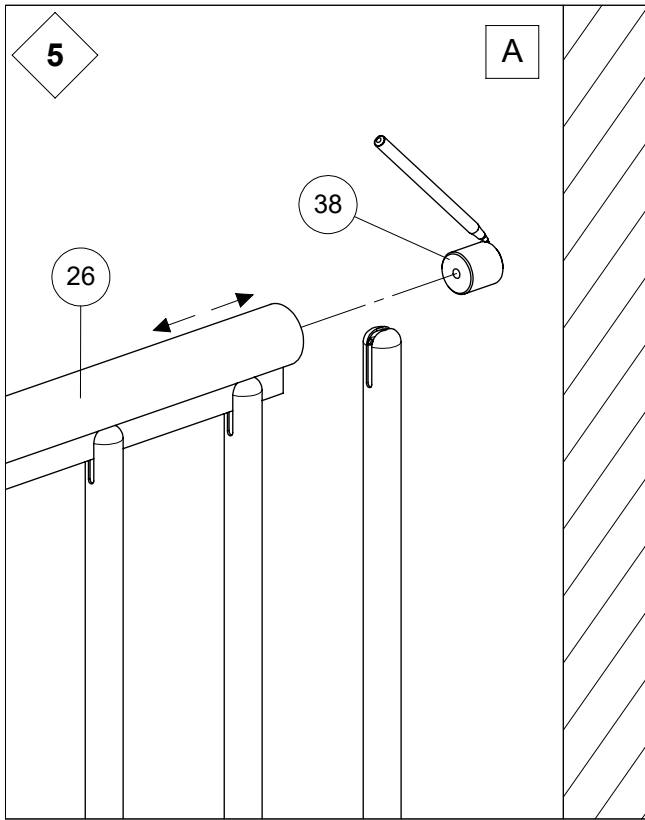

Torx 25

PH 2

3 mm

1 - 34

51 - 78

11

	U
Ø 120 cm [47"]	180mm [7 1/16"]
Ø 140 cm [55"]	195mm [7 11/16"]
Ø 160 cm [63"]	210mm [8 1/4"]

12

13

14

81mm
[3 3/16"]

90 °C
195 °F

65 - 75 °C
150 - 165 °F

55

56

57

58

61

62

63

64

	U
∅ 120 cm [47"]	63mm [2 1/2"]
∅ 140 cm [55"]	80mm [3 1/8"]
∅ 160 cm [63"]	97mm [3 13/16"]

65

66

67

68

69

71

70

-  Ø 8mm [5/16"]
▽ 50mm [1 15/16"]
-  Ø 4mm [3/16"]
▽ 50mm [1 15/16"]

79

76