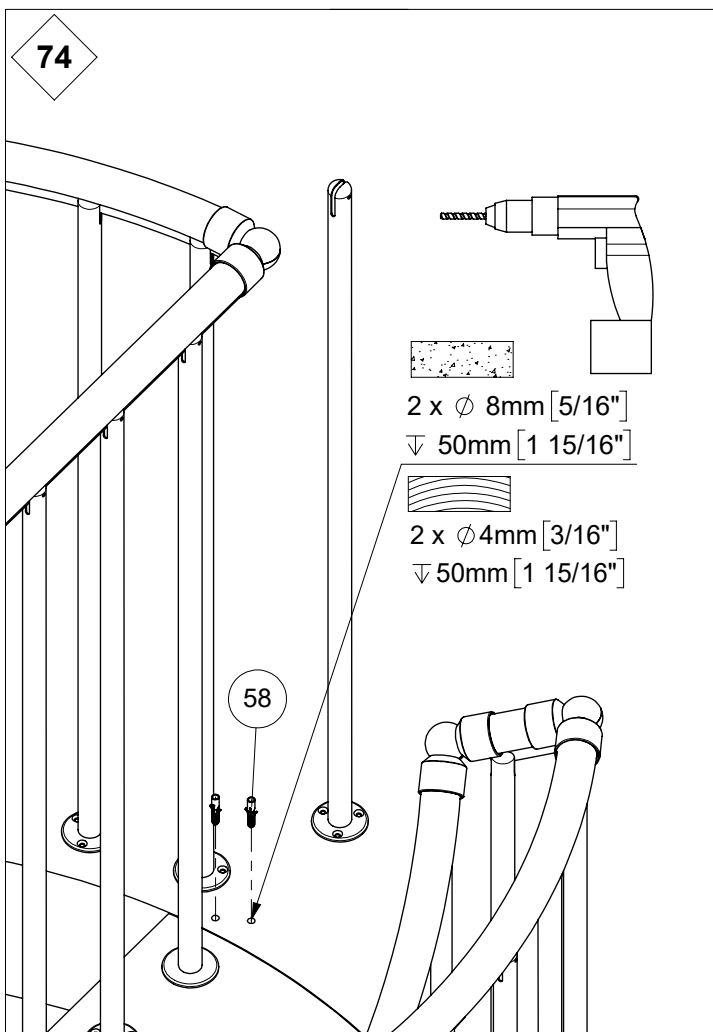

Torx 25

PH 2

3 mm

1 - 34

51 - 78

11

	U
Ø 120 cm [47"]	180mm [7 1/16"]
Ø 140 cm [55"]	195mm [7 11/16"]
Ø 160 cm [63"]	210mm [8 1/4"]

12

13

14

81mm
[3 3/16"]

90 °C
195 °F

65 - 75 °C
150 - 165 °F

55

56

57

58

61

62

63

64

	U
∅ 120 cm [47"]	63mm [2 1/2"]
∅ 140 cm [55"]	80mm [3 1/8"]
∅ 160 cm [63"]	97mm [3 13/16"]

65

66

67

68

69

71

70

-  Ø 8mm [5/16"]
▽ 50mm [1 15/16"]
-  Ø 4mm [3/16"]
▽ 50mm [1 15/16"]

79

76