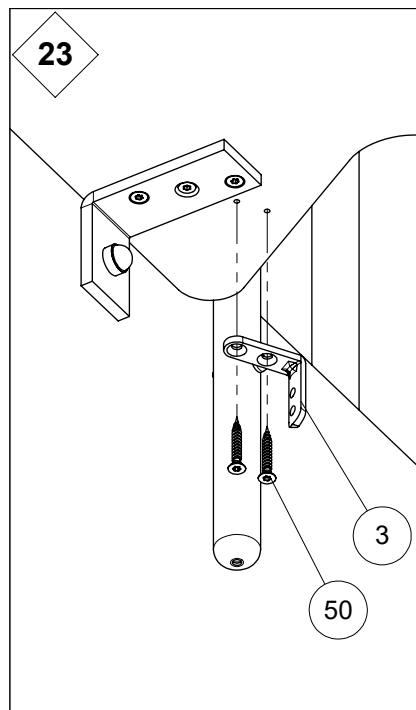

Torx 25

PH 2

3 mm

1 - 34

51 - 78

11

	U
Ø 120 cm [47"]	180mm [7 1/16"]
Ø 140 cm [55"]	195mm [7 11/16"]
Ø 160 cm [63"]	210mm [8 1/4"]

12

13

14

81mm
[3 3/16"]

90 °C
195 °F

65 - 75 °C
150 - 165 °F

55

56

57

58

61

62

63

64

	U
∅ 120 cm [47"]	63mm [2 1/2"]
∅ 140 cm [55"]	80mm [3 1/8"]
∅ 160 cm [63"]	97mm [3 13/16"]

65

66

67

68

69

71

70

-  Ø 8mm [5/16"]
▽ 50mm [1 15/16"]
-  Ø 4mm [3/16"]
▽ 50mm [1 15/16"]

79

76