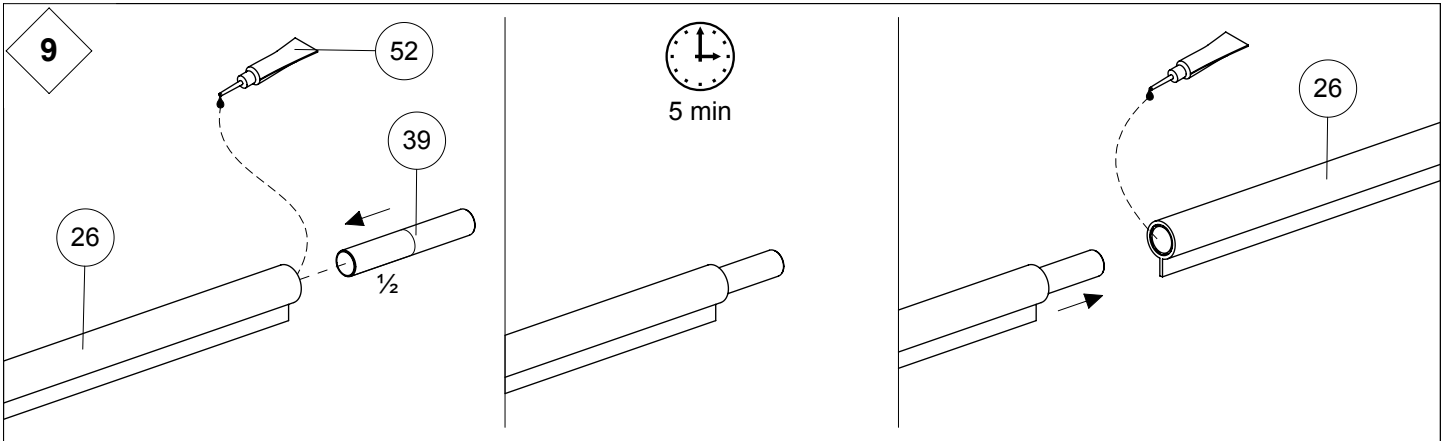

Torx 25

PH 2

3 mm

1 - 34

51 - 78

11

	U
Ø 120 cm [47"]	180mm [7 1/16"]
Ø 140 cm [55"]	195mm [7 11/16"]
Ø 160 cm [63"]	210mm [8 1/4"]

12

13

14

81mm
[3 3/16"]

90 °C
195 °F

65 - 75 °C
150 - 165 °F

55

56

57

58

61

62

63

64

	U
∅ 120 cm [47"]	63mm [2 1/2"]
∅ 140 cm [55"]	80mm [3 1/8"]
∅ 160 cm [63"]	97mm [3 13/16"]

65

66

67

68

69

71

70

-  Ø 8mm [5/16"]
▽ 50mm [1 15/16"]
-  Ø 4mm [3/16"]
▽ 50mm [1 15/16"]

79

76