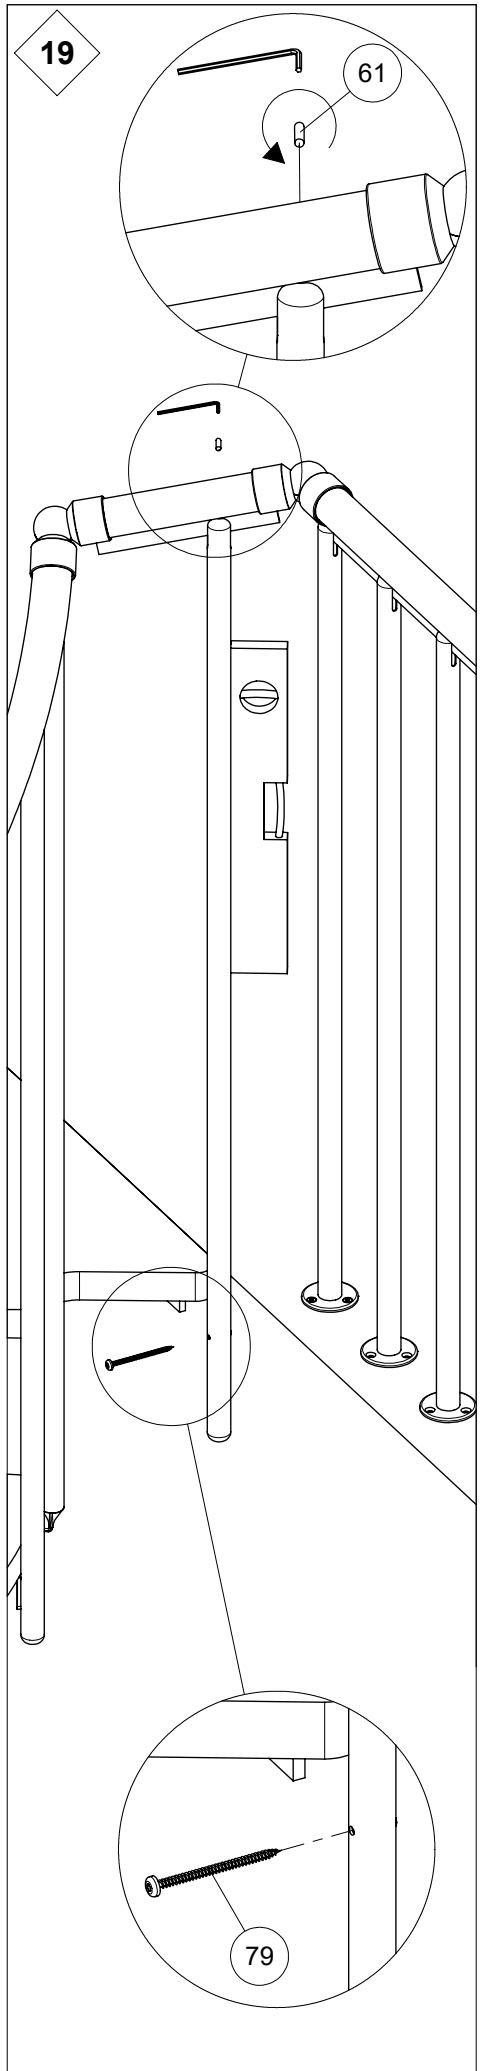

Torx 25

PH 2

3 mm

1 - 34

51 - 78

11

	U
Ø 120 cm [47"]	180mm [7 1/16"]
Ø 140 cm [55"]	195mm [7 11/16"]
Ø 160 cm [63"]	210mm [8 1/4"]

12

13

14

81mm
[3 3/16"]

90 °C
195 °F

65 - 75 °C
150 - 165 °F

55

56

57

58

61

62

63

64

	U
∅ 120 cm [47"]	63mm [2 1/2"]
∅ 140 cm [55"]	80mm [3 1/8"]
∅ 160 cm [63"]	97mm [3 13/16"]

65

66

67

68

69

71

70

-  Ø 8mm [5/16"]
▽ 50mm [1 15/16"]
-  Ø 4mm [3/16"]
▽ 50mm [1 15/16"]

79

76