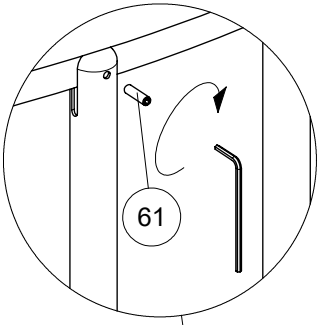

Torx 25

PH 2

3 mm

1 - 34

51 - 78

11

	U
Ø 120 cm [47"]	180mm [7 1/16"]
Ø 140 cm [55"]	195mm [7 11/16"]
Ø 160 cm [63"]	210mm [8 1/4"]

12

13

14

81mm
[3 3/16"]

90 °C
195 °F

65 - 75 °C
150 - 165 °F

55

56

57

58

61

62

63

64

	U
∅ 120 cm [47"]	63mm [2 1/2"]
∅ 140 cm [55"]	80mm [3 1/8"]
∅ 160 cm [63"]	97mm [3 13/16"]

65

66

67

68

69

71

70

-  Ø 8mm [5/16"]
▽ 50mm [1 15/16"]
-  Ø 4mm [3/16"]
▽ 50mm [1 15/16"]

79

76