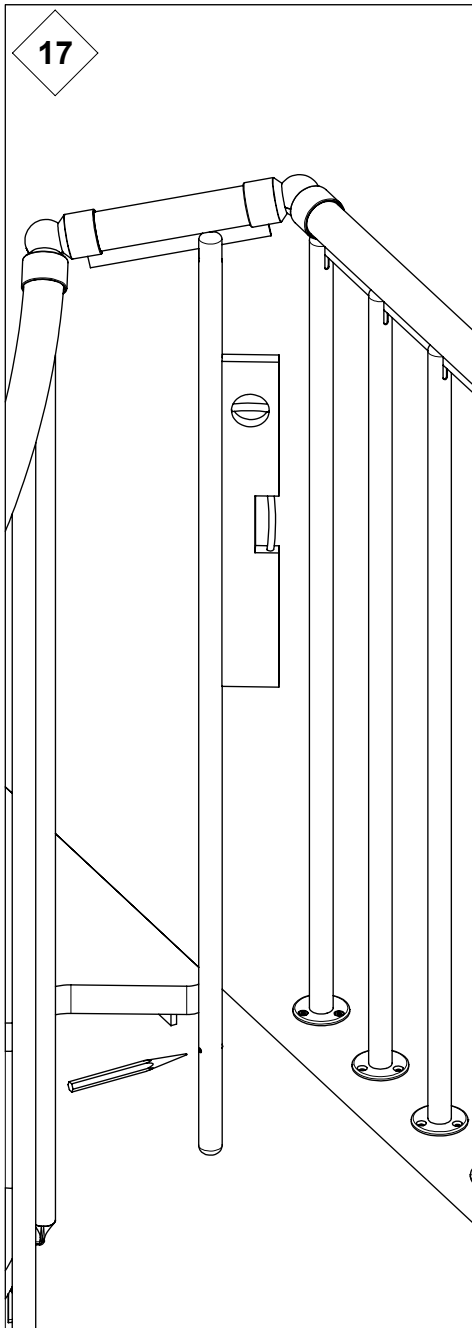

Torx 25

PH 2

3 mm

1 - 34

51 - 78

11

	U
Ø 120 cm [47"]	180mm [7 1/16"]
Ø 140 cm [55"]	195mm [7 11/16"]
Ø 160 cm [63"]	210mm [8 1/4"]

12

13

14

81mm
[3 3/16"]

90 °C
195 °F

65 - 75 °C
150 - 165 °F

55

56

57

58

61

62

63

64

	U
∅ 120 cm [47"]	63mm [2 1/2"]
∅ 140 cm [55"]	80mm [3 1/8"]
∅ 160 cm [63"]	97mm [3 13/16"]

65

66

67

68

69

71

70

-  Ø 8mm [5/16"]
▽ 50mm [1 15/16"]
-  Ø 4mm [3/16"]
▽ 50mm [1 15/16"]

79

76