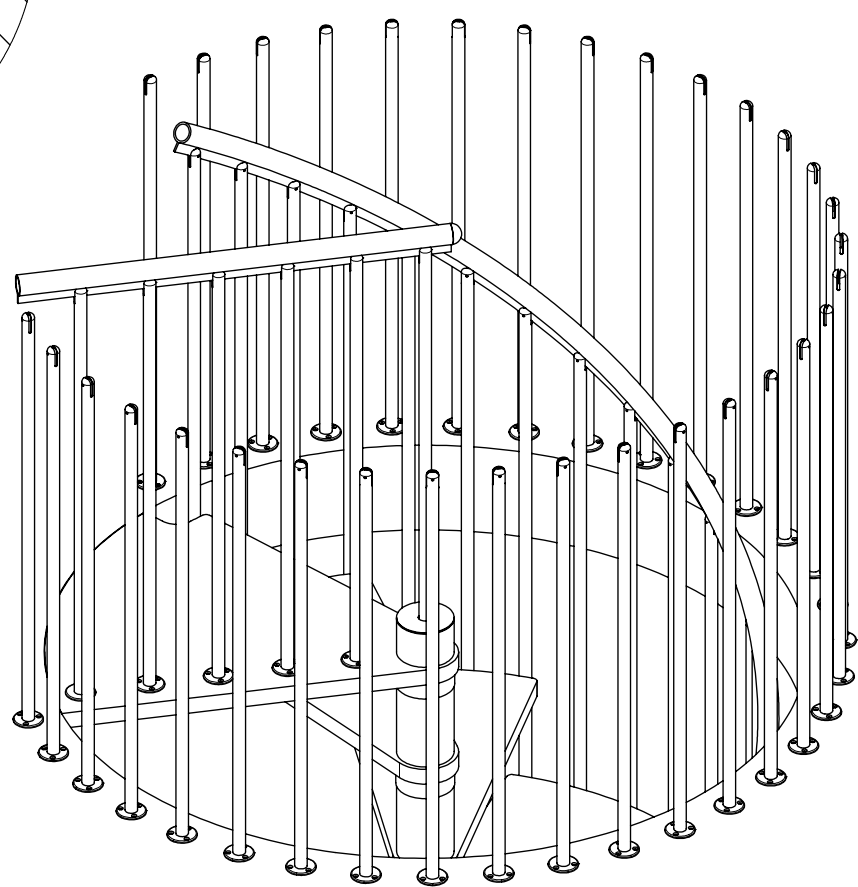

Torx 25

PH 2

3 mm

1 - 34

51 - 78

11

	U
Ø 120 cm [47"]	180mm [7 1/16"]
Ø 140 cm [55"]	195mm [7 11/16"]
Ø 160 cm [63"]	210mm [8 1/4"]

12

13

14

81mm
[3 3/16"]

90 °C
195 °F

65 - 75 °C
150 - 165 °F

55

56

57

58

61

62

63

64

	U
∅ 120 cm [47"]	63mm [2 1/2"]
∅ 140 cm [55"]	80mm [3 1/8"]
∅ 160 cm [63"]	97mm [3 13/16"]

65

66

67

68

69

71

70

-  Ø 8mm [5/16"]
▽ 50mm [1 15/16"]
-  Ø 4mm [3/16"]
▽ 50mm [1 15/16"]

79

76