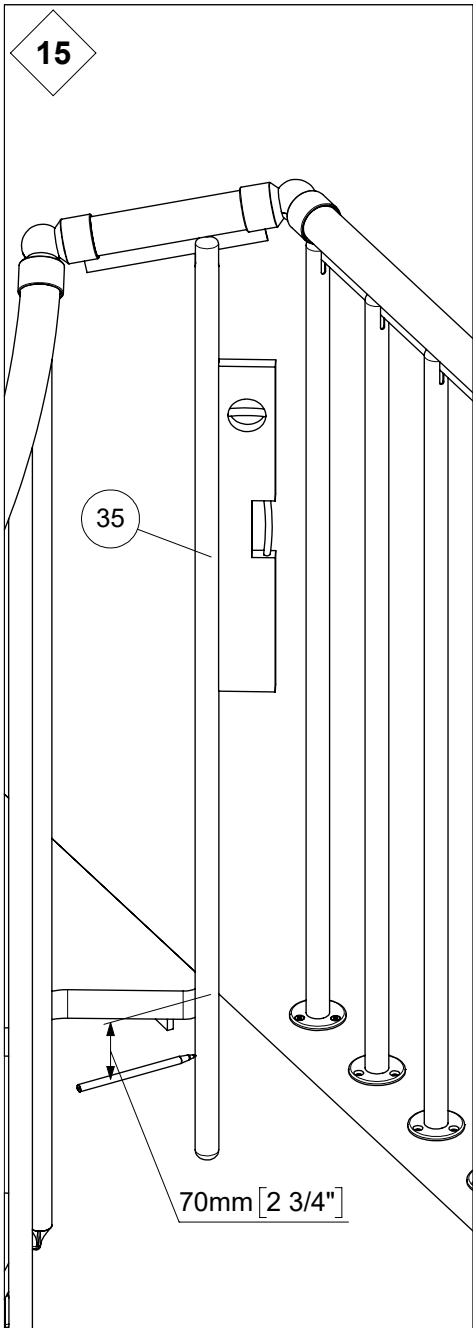

Torx 25

PH 2

3 mm

1 - 34

51 - 78

11

	U
Ø 120 cm [47"]	180mm [7 1/16"]
Ø 140 cm [55"]	195mm [7 11/16"]
Ø 160 cm [63"]	210mm [8 1/4"]

12

13

14

81mm
[3 3/16"]

90 °C
195 °F

65 - 75 °C
150 - 165 °F

55

56

57

58

61

62

63

64

	U
∅ 120 cm [47"]	63mm [2 1/2"]
∅ 140 cm [55"]	80mm [3 1/8"]
∅ 160 cm [63"]	97mm [3 13/16"]

65

66

67

68

69

71

70

-  Ø 8mm [5/16"]
▽ 50mm [1 15/16"]
-  Ø 4mm [3/16"]
▽ 50mm [1 15/16"]

79

76