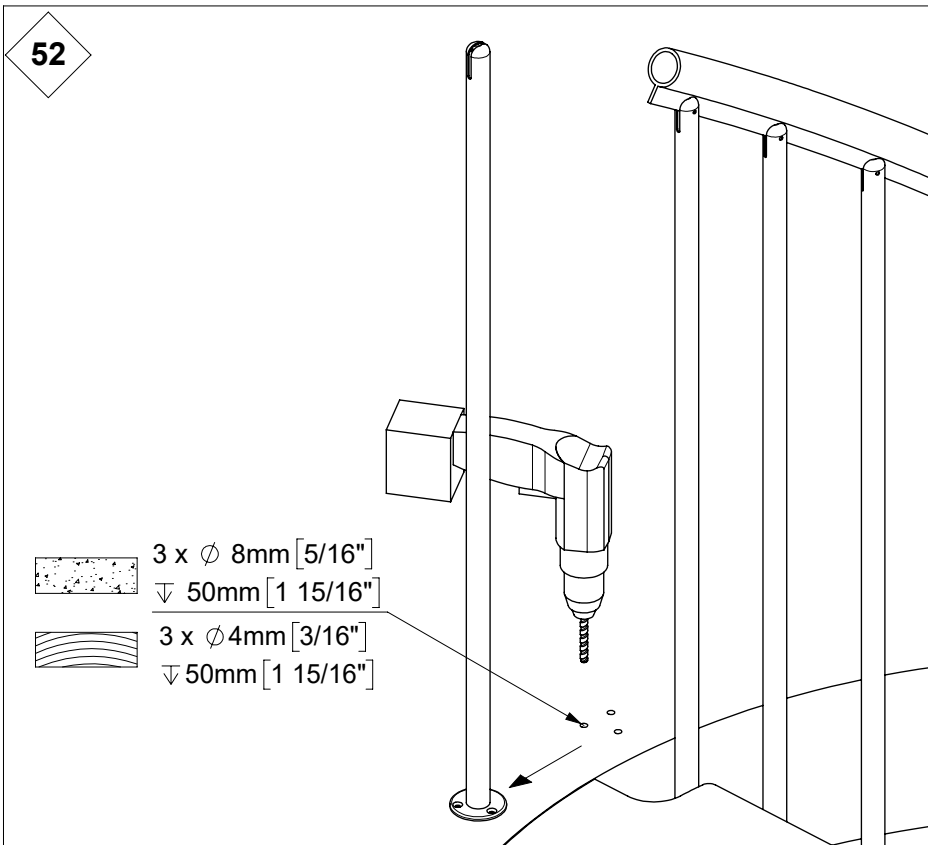

Torx 25

PH 2

3 mm

1 - 34

51 - 78

11

	U
Ø 120 cm [47"]	180mm [7 1/16"]
Ø 140 cm [55"]	195mm [7 11/16"]
Ø 160 cm [63"]	210mm [8 1/4"]

12

13

14

81mm
[3 3/16"]

90 °C
195 °F

65 - 75 °C
150 - 165 °F

55

56

57

58

61

62

63

64

	U
∅ 120 cm [47"]	63mm [2 1/2"]
∅ 140 cm [55"]	80mm [3 1/8"]
∅ 160 cm [63"]	97mm [3 13/16"]

65

66

67

68

69

71

70

-  Ø 8mm [5/16"]
▽ 50mm [1 15/16"]
-  Ø 4mm [3/16"]
▽ 50mm [1 15/16"]

79

76