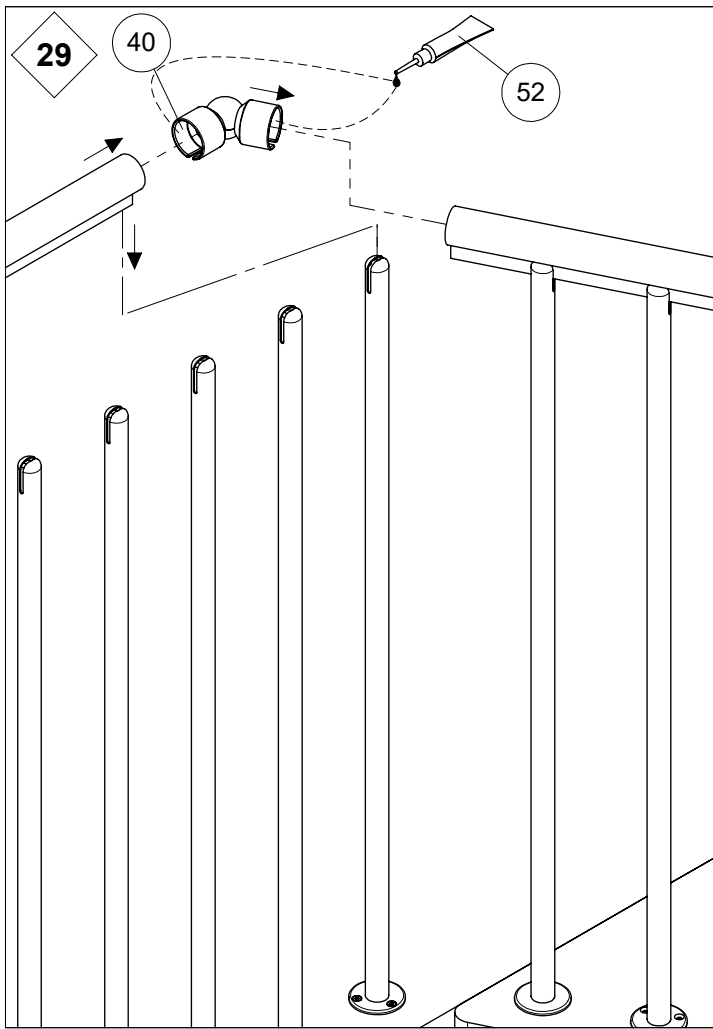

Torx 25

PH 2

3 mm

1 - 34

51 - 78

11

	U
Ø 120 cm [47"]	180mm [7 1/16"]
Ø 140 cm [55"]	195mm [7 11/16"]
Ø 160 cm [63"]	210mm [8 1/4"]

12

13

14

81mm
[3 3/16"]

90 °C
195 °F

65 - 75 °C
150 - 165 °F

55

56

57

58

61

62

63

64

	U
∅ 120 cm [47"]	63mm [2 1/2"]
∅ 140 cm [55"]	80mm [3 1/8"]
∅ 160 cm [63"]	97mm [3 13/16"]

65

66

67

68

69

71

70

-  Ø 8mm [5/16"]
▽ 50mm [1 15/16"]
-  Ø 4mm [3/16"]
▽ 50mm [1 15/16"]

79

76