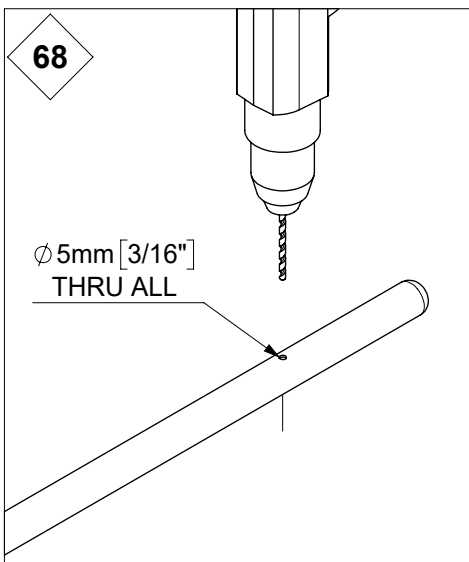

Torx 25

PH 2

3 mm

1 - 34

51 - 78

11

	U
Ø 120 cm [47"]	180mm [7 1/16"]
Ø 140 cm [55"]	195mm [7 11/16"]
Ø 160 cm [63"]	210mm [8 1/4"]

12

13

14

81mm
[3 3/16"]

90 °C
195 °F

65 - 75 °C
150 - 165 °F

55

56

57

58

61

62

63

64

	U
∅ 120 cm [47"]	63mm [2 1/2"]
∅ 140 cm [55"]	80mm [3 1/8"]
∅ 160 cm [63"]	97mm [3 13/16"]

65

66

67

68

69

71

70

-  Ø 8mm [5/16"]
▽ 50mm [1 15/16"]
-  Ø 4mm [3/16"]
▽ 50mm [1 15/16"]

79

76