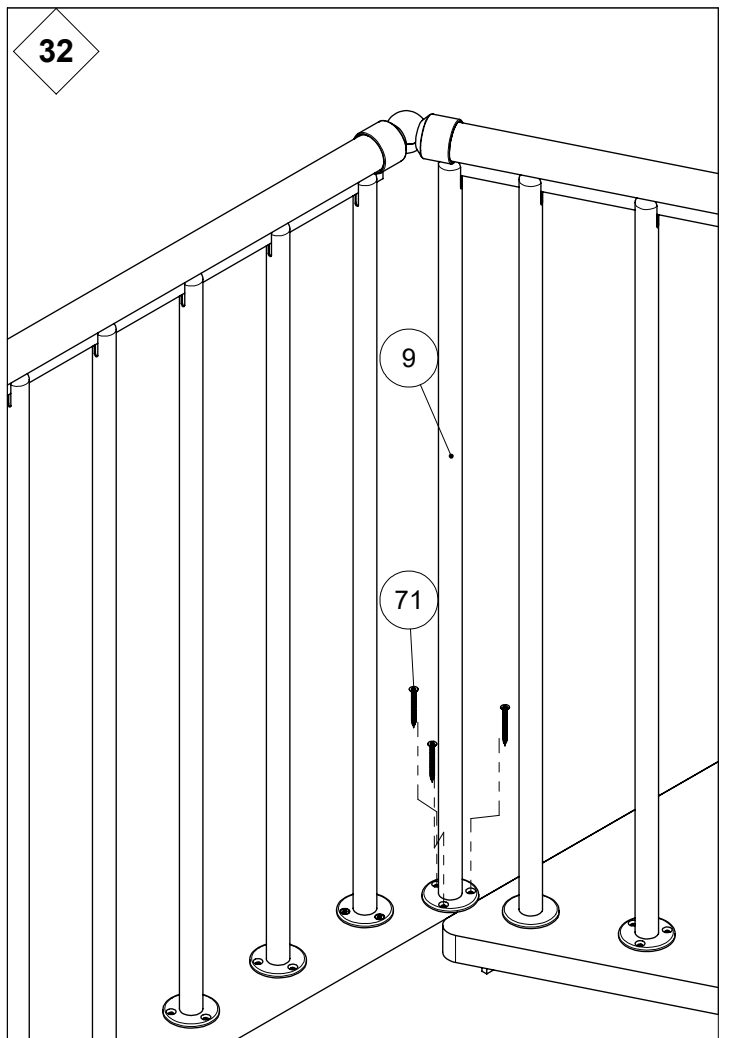

Torx 25

PH 2

3 mm

1 - 34

51 - 78

11

	U
Ø 120 cm [47"]	180mm [7 1/16"]
Ø 140 cm [55"]	195mm [7 11/16"]
Ø 160 cm [63"]	210mm [8 1/4"]

12

13

14

81mm
[3 3/16"]

90 °C
195 °F

65 - 75 °C
150 - 165 °F

55

56

57

58

61

62

63

64

	U
∅ 120 cm [47"]	63mm [2 1/2"]
∅ 140 cm [55"]	80mm [3 1/8"]
∅ 160 cm [63"]	97mm [3 13/16"]

65

66

67

68

69

71

70

-  Ø 8mm [5/16"]
▽ 50mm [1 15/16"]
-  Ø 4mm [3/16"]
▽ 50mm [1 15/16"]

79

76