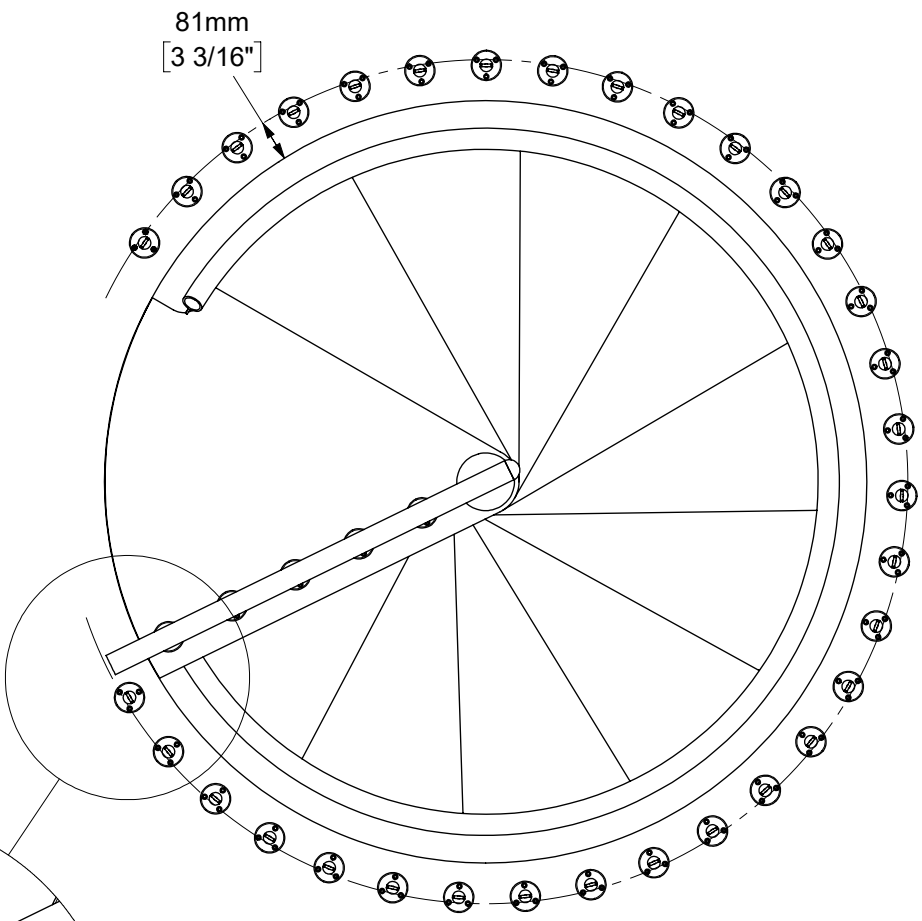

Torx 25

PH 2

3 mm

1 - 34

51 - 78

11

	U
Ø 120 cm [47"]	180mm [7 1/16"]
Ø 140 cm [55"]	195mm [7 11/16"]
Ø 160 cm [63"]	210mm [8 1/4"]

12

13

14

81mm
[3 3/16"]

90 °C
195 °F

65 - 75 °C
150 - 165 °F

55

56

57

58

61

62

63

64

	U
∅ 120 cm [47"]	63mm [2 1/2"]
∅ 140 cm [55"]	80mm [3 1/8"]
∅ 160 cm [63"]	97mm [3 13/16"]

65

66

67

68

69

71

70

-  Ø 8mm [5/16"]
▽ 50mm [1 15/16"]
-  Ø 4mm [3/16"]
▽ 50mm [1 15/16"]

79

76