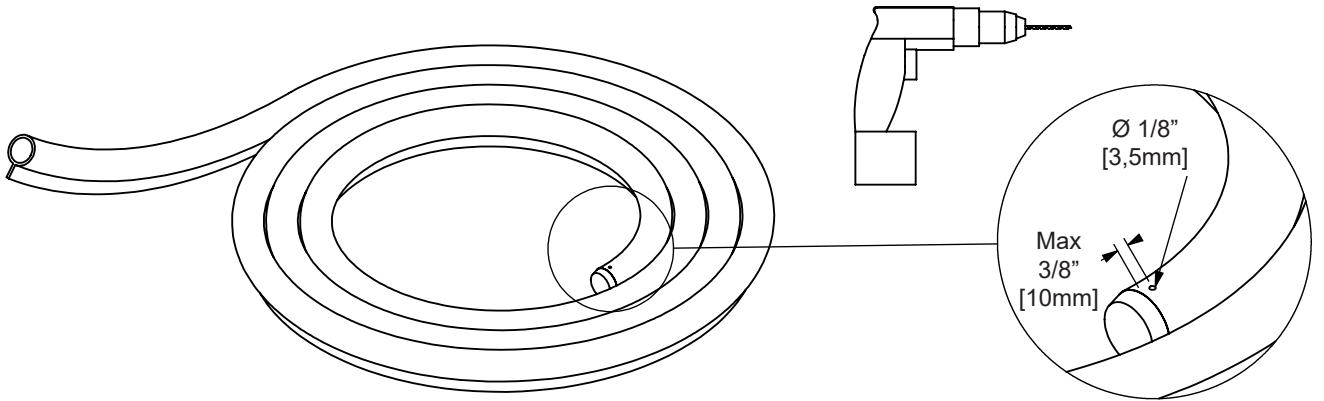

Torx 25

PH 2

3 mm

1 - 34

51 - 78

11

	U
Ø 120 cm [47"]	180mm [7 1/16"]
Ø 140 cm [55"]	195mm [7 11/16"]
Ø 160 cm [63"]	210mm [8 1/4"]

12

13

14

81mm
[3 3/16"]

90 °C
195 °F

65 - 75 °C
150 - 165 °F

55

56

57

58

61

62

63

64

	U
∅ 120 cm [47"]	63mm [2 1/2"]
∅ 140 cm [55"]	80mm [3 1/8"]
∅ 160 cm [63"]	97mm [3 13/16"]

65

66

67

68

69

71

70

-  Ø 8mm [5/16"]
▽ 50mm [1 15/16"]
-  Ø 4mm [3/16"]
▽ 50mm [1 15/16"]

79

76