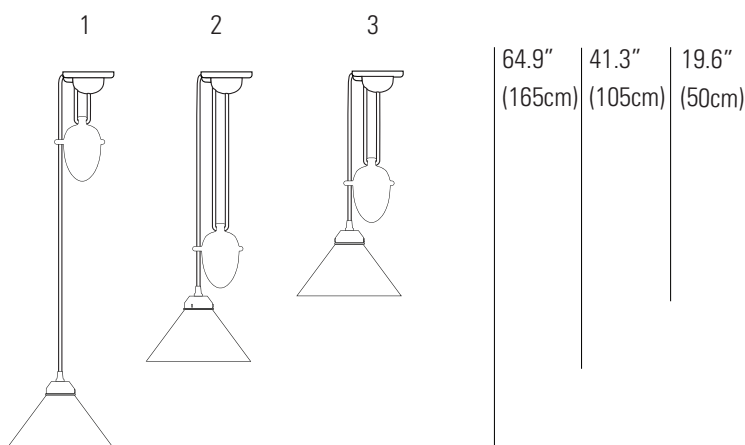

COBB RISE & FALL SMALL Pendant Light

Cable length may be shortened upon installation. This will reduce both maximum & minimum drop and reduce the range of movement.

1. Maximum Drop
- without altering length of standard cable
2. Minimum Drop
- without altering length of standard cable
3. Minimum Drop
- when shortening length of standard cable while still allowing rise & fall movement

Specifications

PRODUCT CODE:	US-FP189N
BULB CAP:	E26
MAX WATTAGE:	100W
VOLTAGE:	230V (AC)
BULB TYPE:	A

IP RATING:	IP20
MATERIAL:	BONE CHINA
AVAILABLE FINISH:	NATURAL BONE CHINA
CABLE LENGTH:	70.8" (180 CM)
CABLE COLOUR:	SAND & TAUPE COTTON BRAID