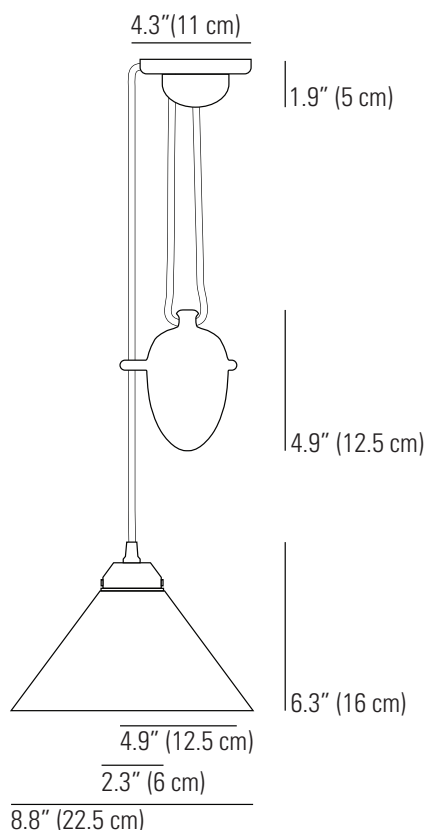

COBB RISE & FALL SMALL Pendant Light

Cable length may be shortened upon installation. This will reduce both maximum & minimum drop and reduce the range of movement.

1. Maximum Drop
- without altering length of standard cable
2. Minimum Drop
- without altering length of standard cable
3. Minimum Drop
- when shortening length of standard cable while still allowing rise & fall movement

Specifications

PRODUCT CODE:	US-FP189N
BULB CAP:	E26
MAX WATTAGE:	100W
VOLTAGE:	230V (AC)
BULB TYPE:	A

IP RATING:	IP20
MATERIAL:	BONE CHINA
AVAILABLE FINISH:	NATURAL BONE CHINA
CABLE LENGTH:	70.8" (180 CM)
CABLE COLOUR:	SAND & TAUPE COTTON BRAID