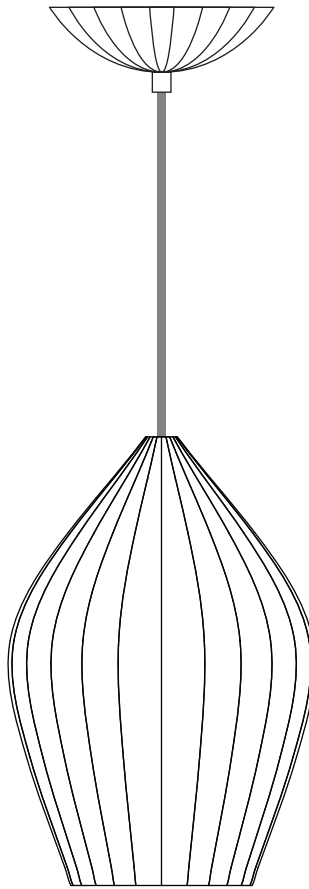

FIN Pendant Light

FIN MEDIUM (M)

5.1" (130mm)

7.9"
(200 mm)

5.1" (130 mm)

FIN LARGE (L)

5.1" (130mm)

10.2"
(260 mm)

7.1" (180 mm)

FIN EXTRA LARGE (XL)

5.1" (130mm)

14"
(355 mm)

9.6" (245 mm)

Specifications

PRODUCT CODE:	US-FP550 (M) / US-FP570 (L) / FP571 (XL)
BULB CAP:	E26
MAX WATTAGE:	40W (M) / 60W (L-XL)
VOLTAGE:	120V (AC)
BULB TYPE:	A
IP RATING:	IP20

MATERIAL:	BONE CHINA
AVAILABLE FINISH:	NATURAL BONE CHINA
CABLE LENGTH:	59" (150 CM)
CABLE COLOUR:	GREY COTTON BRAID