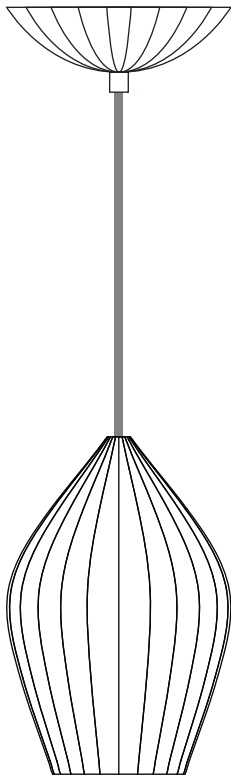

FIN Pendant Light

FIN MEDIUM (M)

5.1" (130mm)

7.9"
(200 mm)

5.1" (130 mm)

FIN LARGE (L)

5.1" (130mm)

10.2"
(260 mm)

7.1" (180 mm)

FIN EXTRA LARGE (XL)

5.1" (130mm)

14"
(355 mm)

9.6" (245 mm)

Specifications

PRODUCT CODE:	US-FP550 (M) / US-FP570 (L) / FP571 (XL)
BULB CAP:	E26
MAX WATTAGE:	40W (M) / 60W (L-XL)
VOLTAGE:	120V (AC)
BULB TYPE:	A
IP RATING:	IP20

MATERIAL:	BONE CHINA
AVAILABLE FINISH:	NATURAL BONE CHINA
CABLE LENGTH:	59" (150 CM)
CABLE COLOUR:	GREY COTTON BRAID