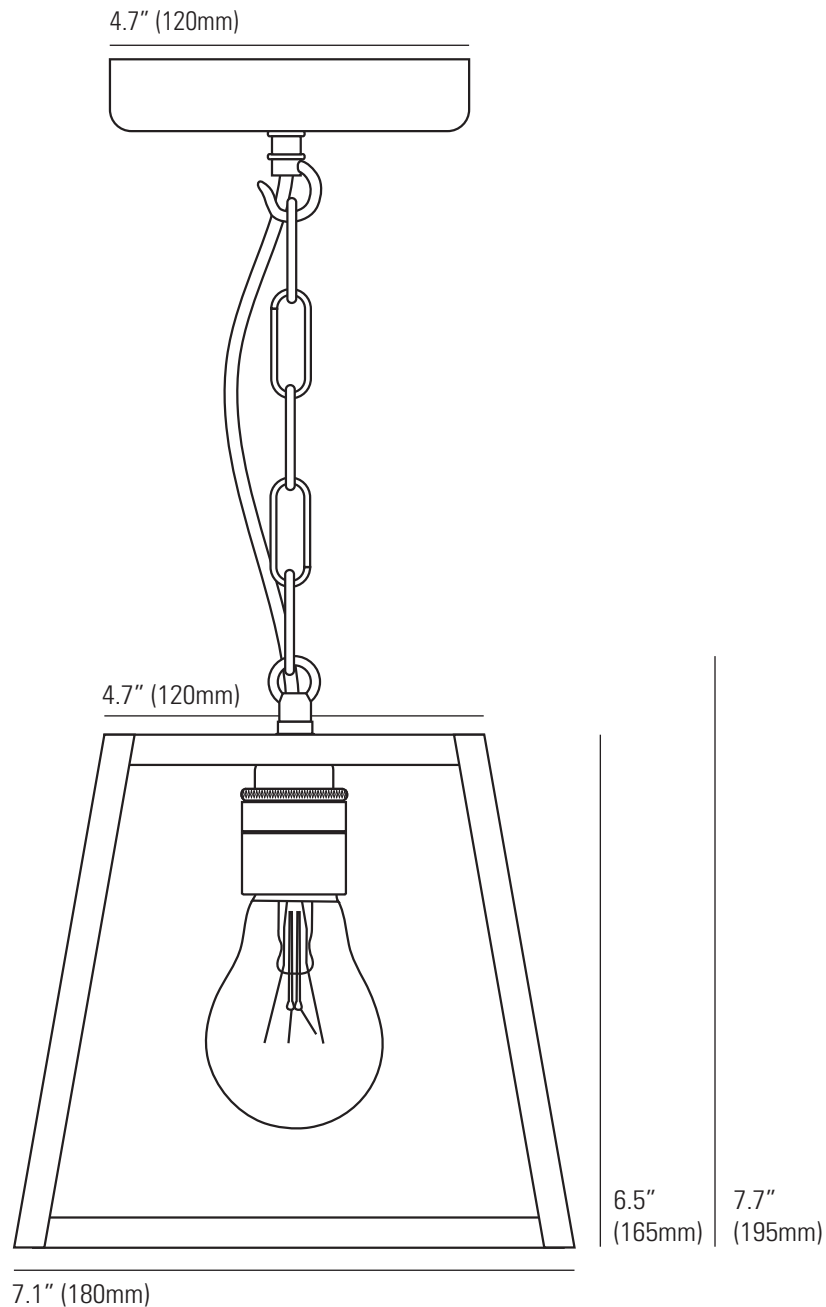

7636/PE Quad Pendant, Small

Specifications

PRODUCT CODE: US-DP7636/PE

BULB CAP: E26

MAX WATTAGE: 100W

VOLTAGE: 120V (AC)

BULB TYPE: A

IP RATING: IP20

MATERIAL(S): BRASS, GLASS

AVAILABLE FINISH: WEATHERED BRASS,
WITH CLEAR GLASS

CABLE COLOUR: BLACK

CABLE LENGTH: 71" (180CM)

CHAIN LENGTH: 59" (150CM)