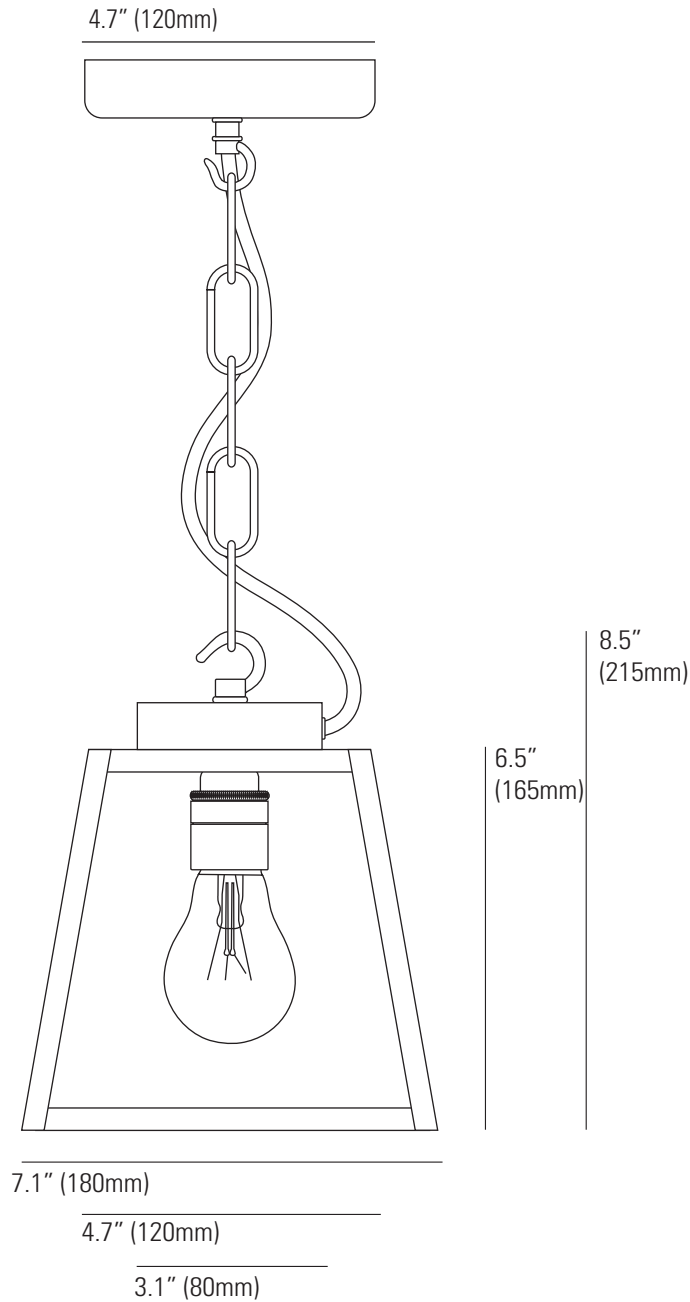

7635/PE Quad Pendant, Small, Closed Top

Specifications

PRODUCT CODE: US-DP7635/PE

BULB CAP: E26

MAX WATTAGE: 60W

VOLTAGE: 120V (AC)

BULB TYPE: A

IP RATING: IP43

MATERIAL(S): BRASS, GLASS

AVAILABLE FINISH: WEATHERED BRASS
WITH CLEAR GLASS

CABLE COLOUR: BLACK

CABLE LENGTH: 71" (180CM)

CHAIN LENGTH: 59" (150CM)