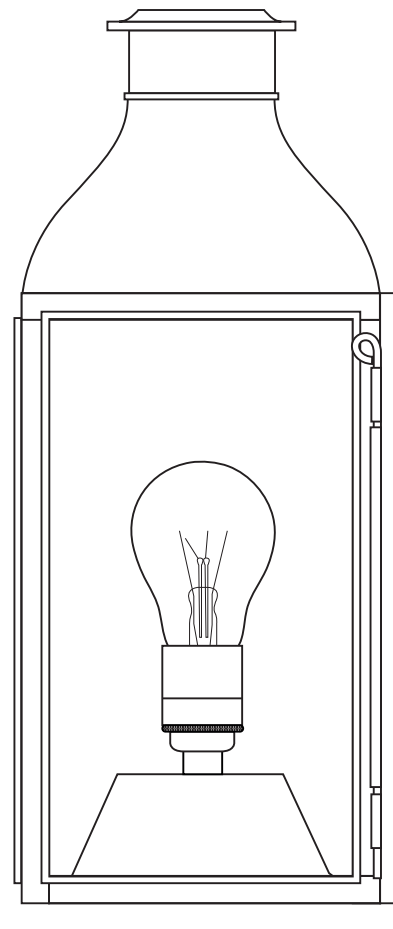

Front View

7" (178mm) (bottom fixings)
8.25" (210mm)

Side View

16.5" (420mm)

7.25" (185mm)

Brass Fixing Plate (top fixing)

6.25" (158mm)

Specifications

PRODUCT CODE: US-DP0276

BULB CAP: E26

MAX WATTAGE: 60W

VOLTAGE: 120V (AC)

BULB TYPE: A

IP RATING: IP20

MATERIAL(S): BRASS, GLASS

AVAILABLE FINISH: WEATHERED BRASS
CLEAR GLASS