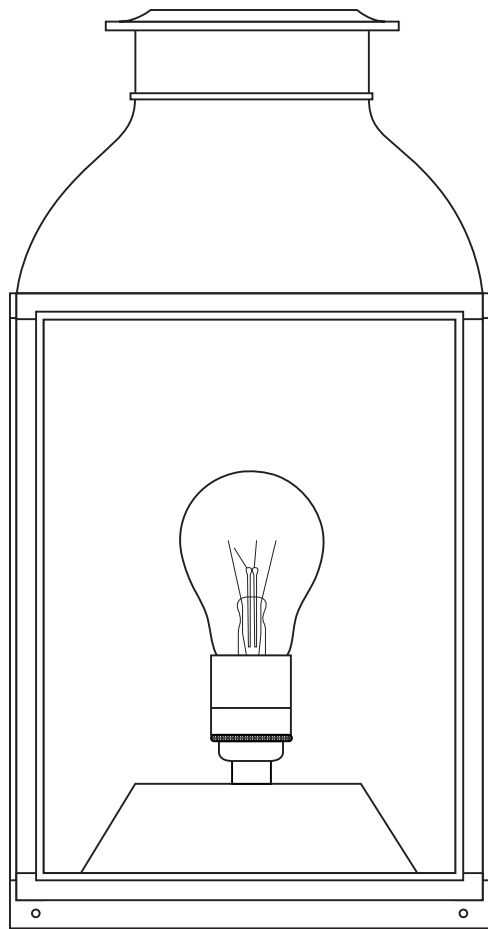

Front View

7" (178mm) (bottom fixings)
8.25" (210mm)

Side View

16.5" (420mm)

7.25" (185mm)

Brass Fixing Plate (top fixing)

6.25" (158mm)

Specifications

PRODUCT CODE: US-DP0276

BULB CAP: E26

MAX WATTAGE: 60W

VOLTAGE: 120V (AC)

BULB TYPE: A

IP RATING: IP20

MATERIAL(S): BRASS, GLASS

AVAILABLE FINISH: WEATHERED BRASS
CLEAR GLASS