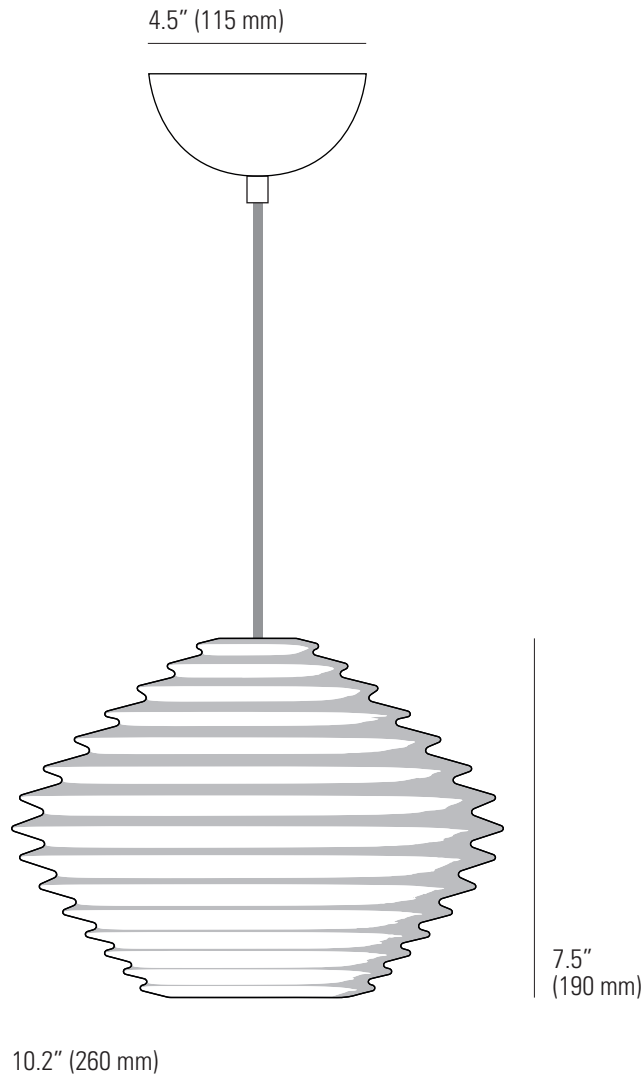

# FIN HORIZONTAL Pendant Light

## Specifications

PRODUCT CODE:	US-FP560N	MATERIAL:	BONE CHINA
BULB CAP:	E26	AVAILABLE FINISH:	NATURAL BONE CHINA
MAX WATTAGE:	60W	CABLE LENGTH:	59" (150 CM)
VOLTAGE:	120V (AC)	CABLE COLOUR:	GREY COTTON BRAID
BULB TYPE:	TYPE A		
IP RATING:	IP20		