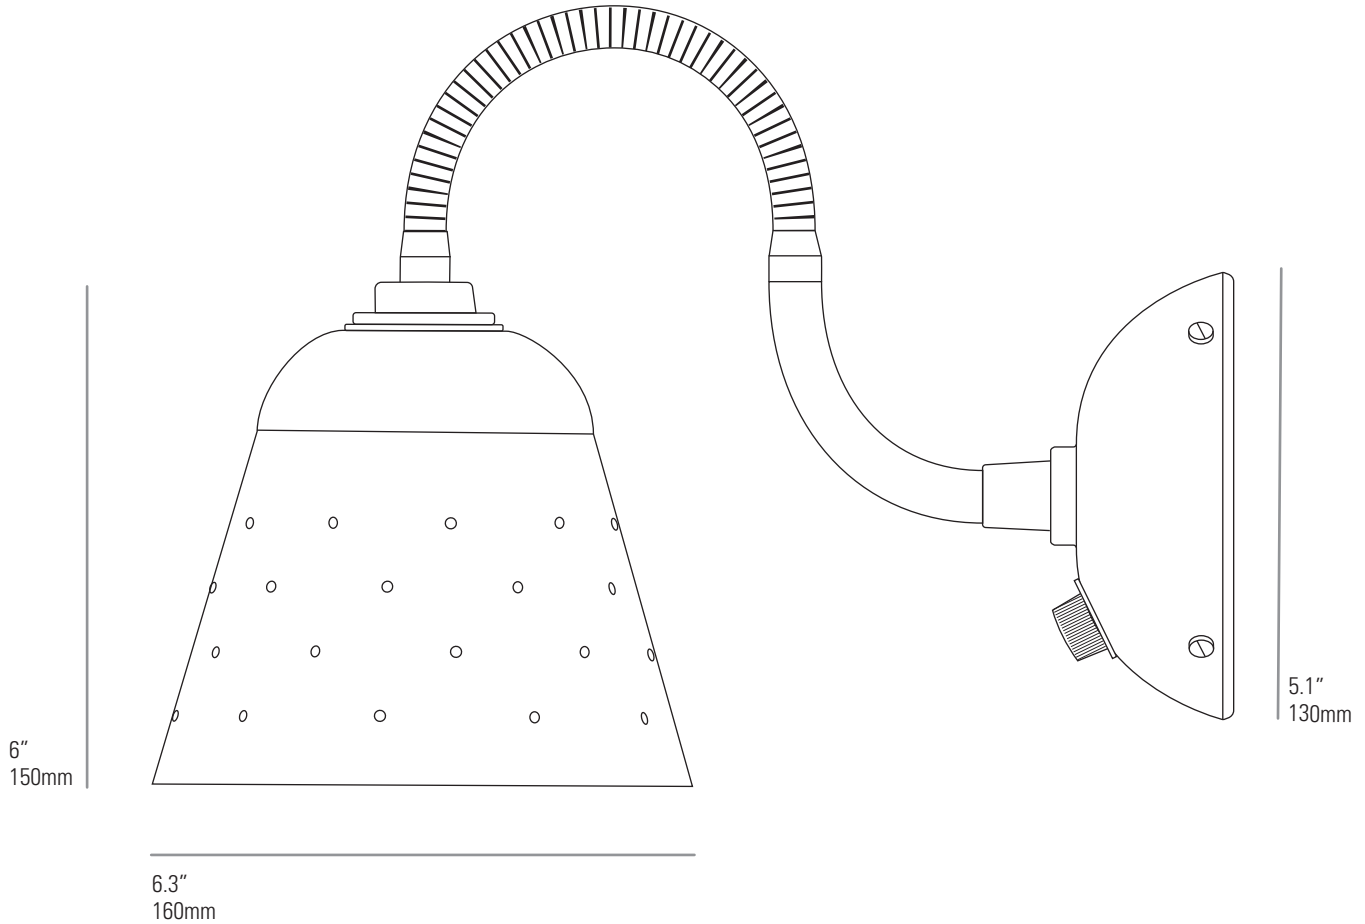

ALMA Wall, Dimmer Light

19"
485mm
(MAX)

Specifications

PRODUCT CODE:	US-FW702	IP RATING:	DRY / IP20
BULB CAP:	E26	MATERIAL(S):	BONE CHINA, BRASS, ALUMINIUM
MAX WATTAGE:	6W LED* 40W Incandescent	AVAILABLE FINISH:	NATURAL, CORAL, SEAWEED
VOLTAGE:	120V (AC)	CABLE COLOUR:	SAND COTTON BRAID
BULB TYPE:	A		