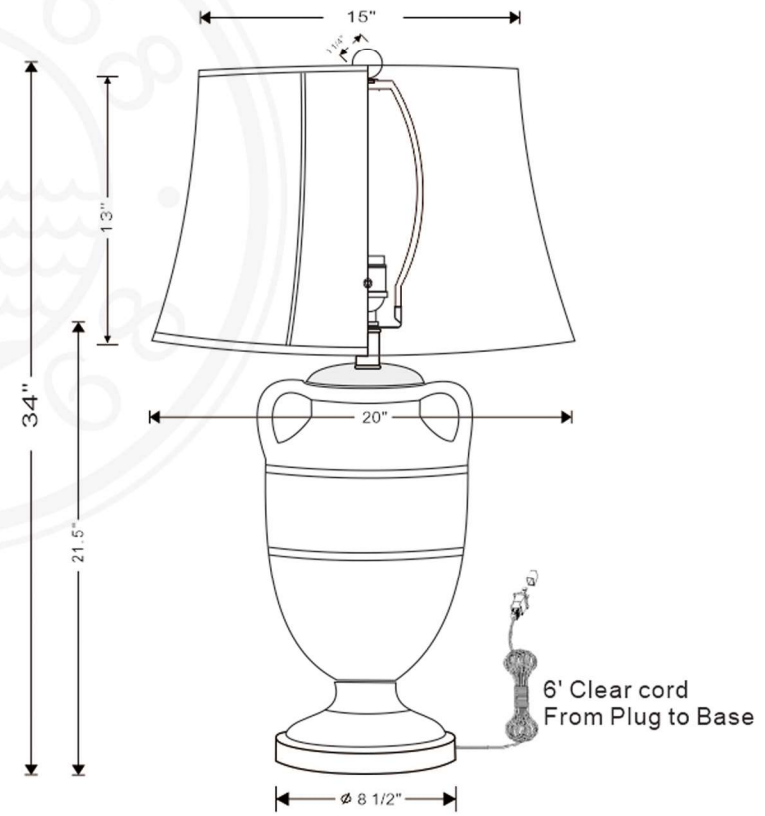

PROVENCE LAMP

Provence Lamp
Items # LPAS-421-01

Height: 34"
Width: 20"
Base: Lucite 8.5" x 1" h round base
Finial: Polish nickel 1 1/4" ball finial.
Finish: Porcelain.
Shade Details: 15" x 20" x 13" sh
Sockets: E26 knobs socket-3 way.
Wattage: 150 watt max bulb.