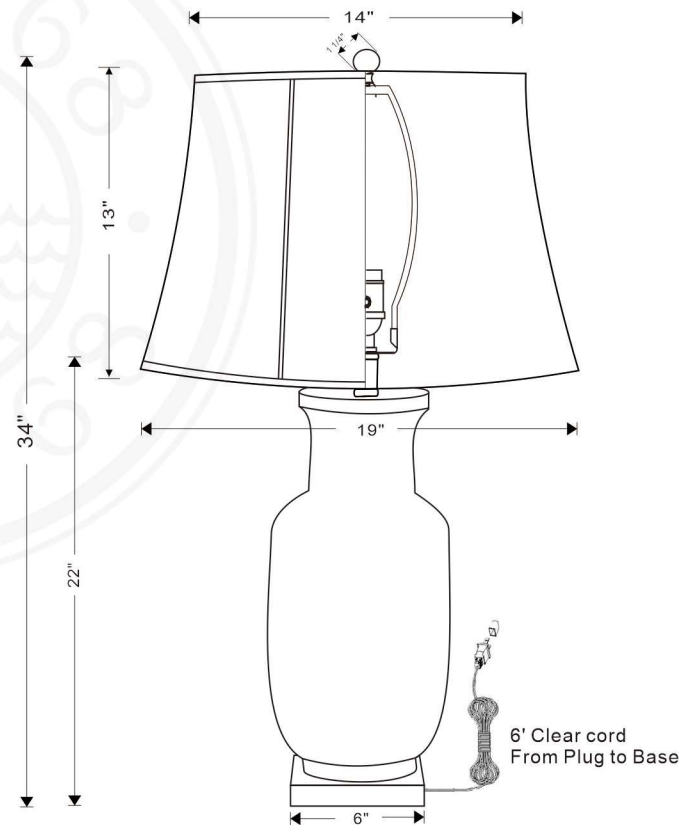

# BRAGANZA BLUE LAMP

Braganza Blue Lamp  
Items # LPAS-330-02

Height: 34"

Width: 19"

Base: Lucite 6" x 6" x 1" h sq. base.

Finial: Age brass 1 1/4" x 1.1/2" ball finial.

Finish: Porcelain.

Shade Details: 14" x 19" x 13" sh

Sockets: E26 knobs socket-3 way.

Wattage: 150 watt max bulb.

**All Port 68 designs are copyrighted. All rights reserved.**