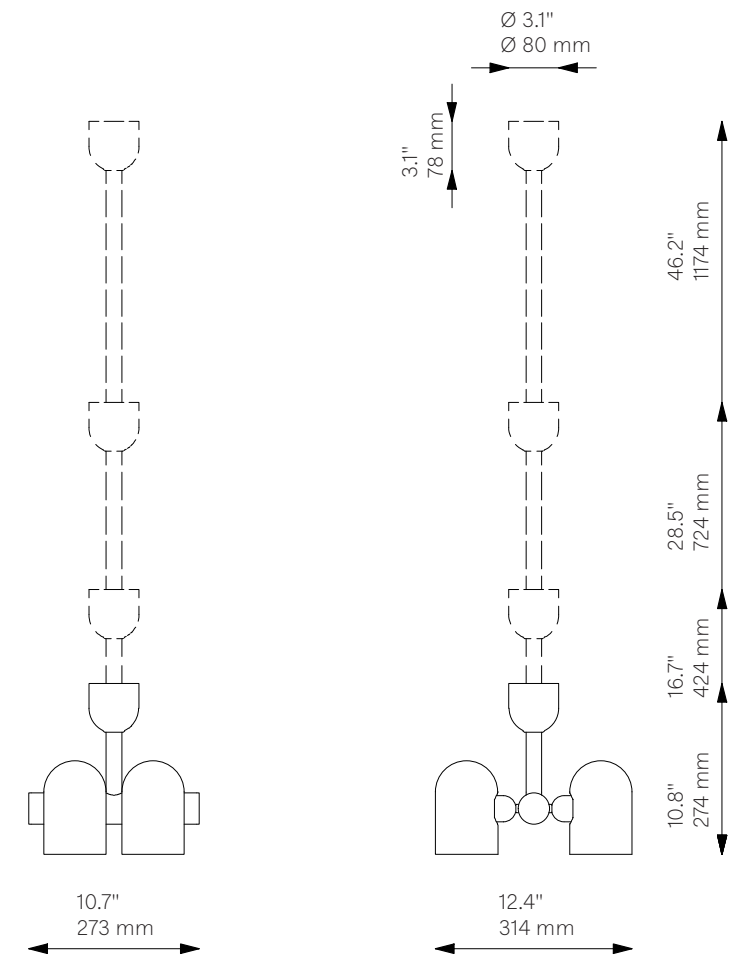

Odyssey 4

Pendant - B141

Ceiling

Glass Lampshades	4 x Ø 100 mm x H 150 mm 4 x Ø 3.9" x H 5.9" Triplex Opal Glass (acid etch on the outside)		
Weight	5.4 kg / 11.9 lb		
Light Source	LED Bulb (included)	4 x 5 W	
	Max Wattage	4 x 15 W	
	Total Lumens	1800-2000 lm	
	Color Temperature	3000 K	
	Bulb Base	E14 / E12	
	Bulb Size	G45, max length 80 mm / 3.2"	
	Dimmable with electronic Dimmers only (ELV, trailing edge)		
Finishes	LBB / Lacquered Burnished Brass BGM / Black Gunmetal PN / Polished Nickel		
Extension Rods (Included)	1 x 150 mm 1 x 5.9"	1 x 300 mm 1 x 11.8"	1 x 450 mm 1 x 17.7"
CE/UL Certified	CE/UL		
Ingress Protection	IP 20		