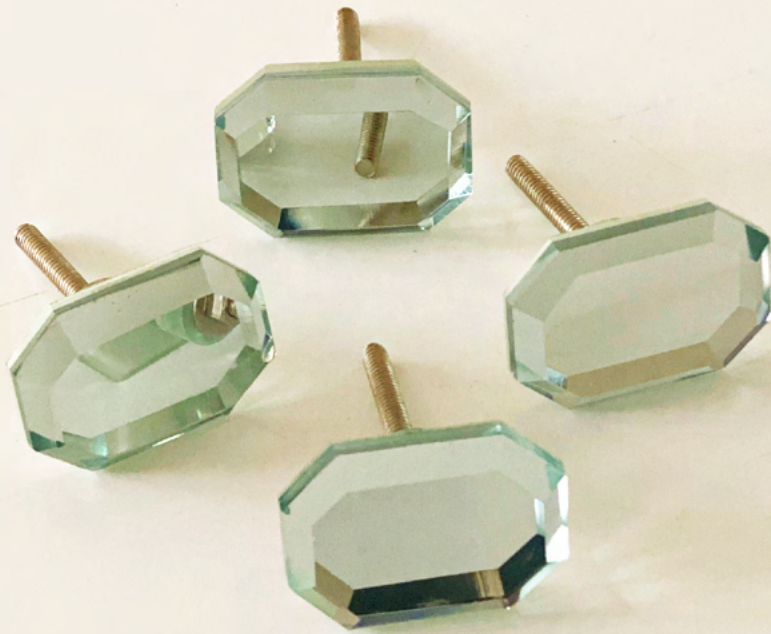

# MOTHER OF PEARL PULLS

▶ BLACK MOP

▶ YELLOW MOP

▶ GREEN MOP

▶ WHITE MOP

## MOP-D11

AVAILABLE SIZE :  
4" | 6"

## GLASS KNOBS

**GL001**

AVAILABLE SIZE :  
38 MM