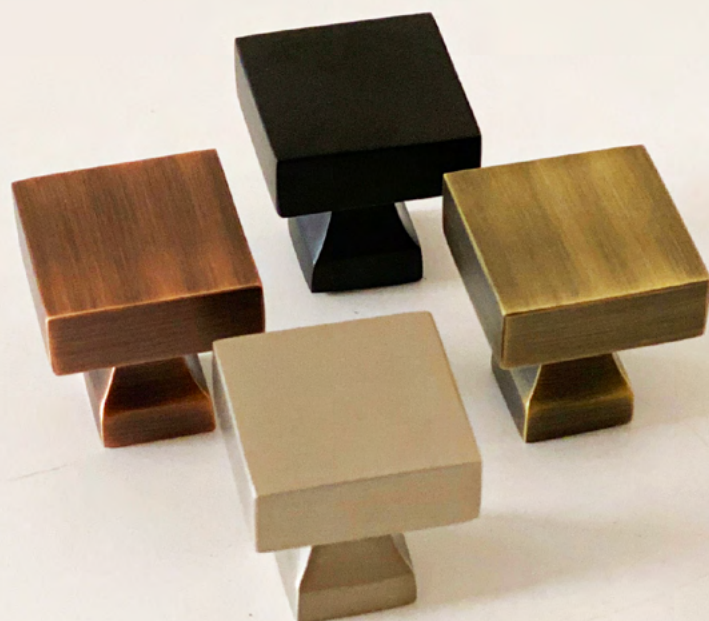

CABINET KNOBS

▶ CONTEMPORARY COLLECTION

4727

AVAILABLE SIZE :
32 MM