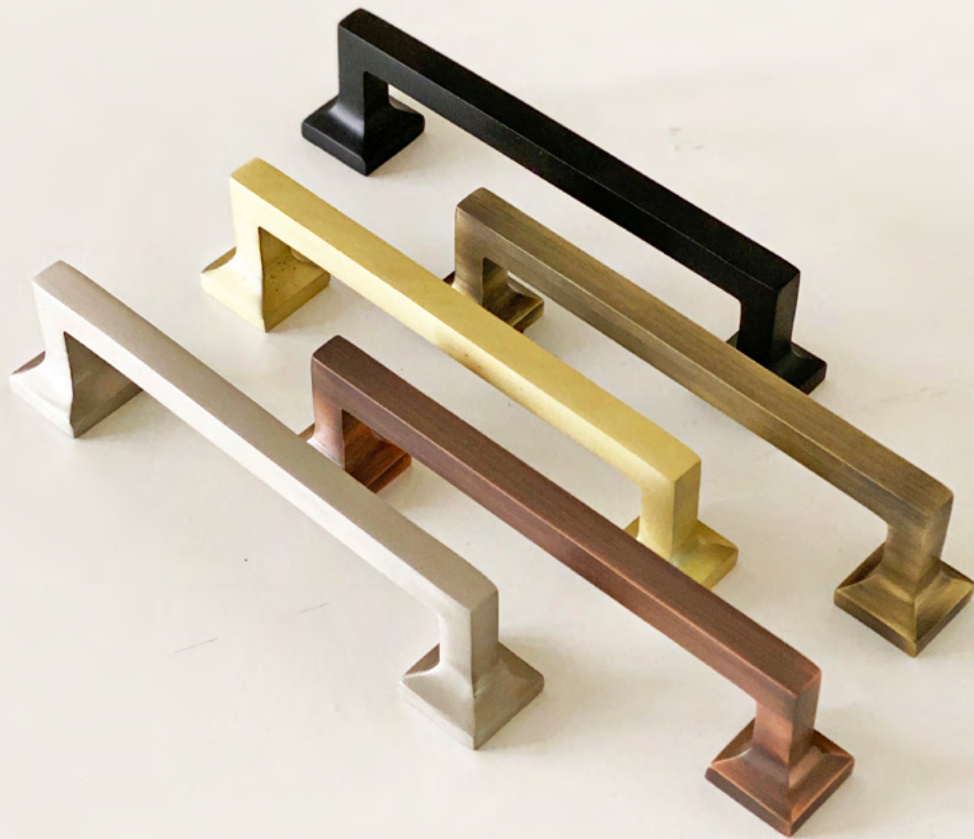

AVAILABLE CTC LENGTHS:  
4" | 6" | 8"

# CABINET | APPLIANCE | DOOR PULLS

▶ MADE FROM SOLID ROUND BRASS BAR

## 6951

AVAILABLE CTC LENGTHS:

4" | 6" | 8" | 12" | 15" | 18" | 24" | 30" | 36"

CABINET | APPLIANCE | DOOR PULLS

**6981**

AVAILABLE CTC LENGTHS:

4" | 6" | 8" | 12" | 15" | 18" | 24" | 30" | 36"