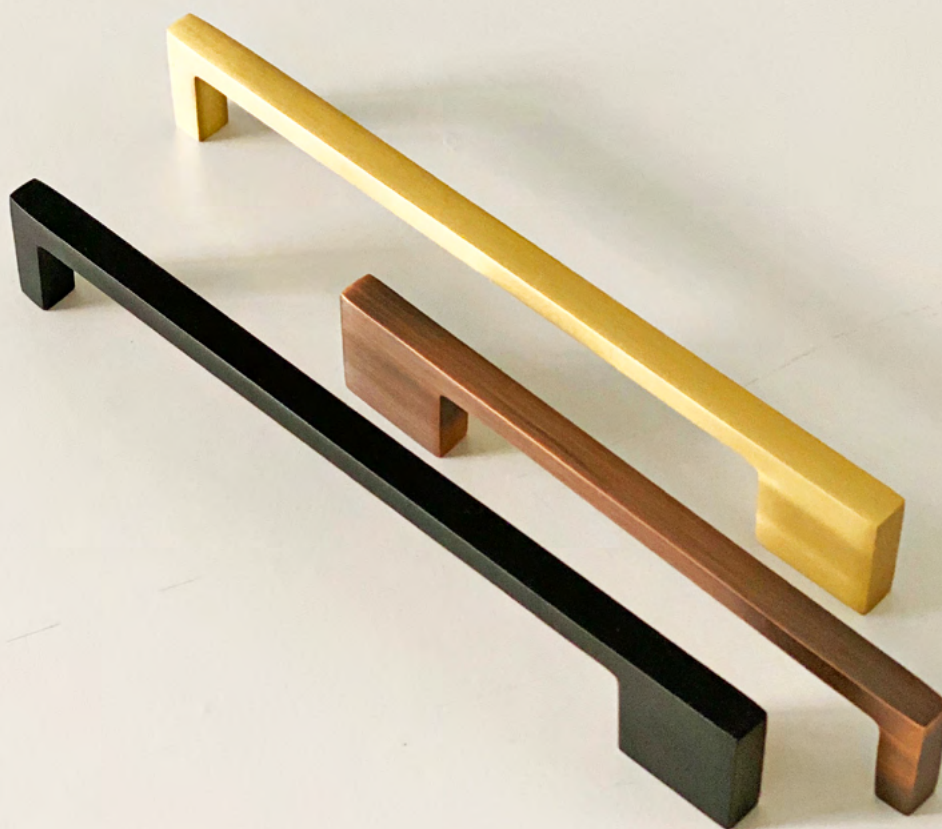

CABINET | APPLIANCE | DOOR PULLS

6681

AVAILABLE CTC LENGTHS:
4" | 6" | 8"