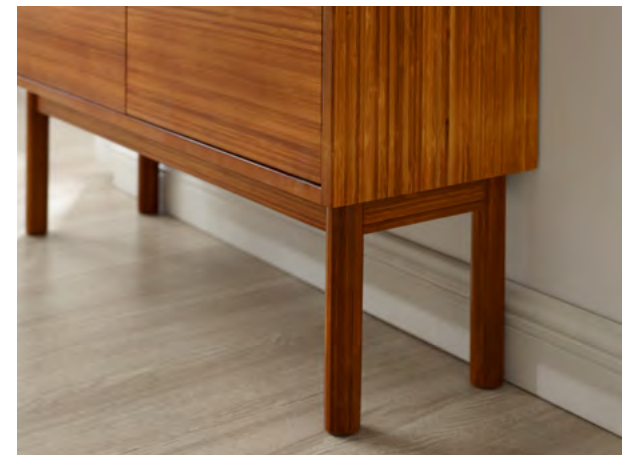

DISCOVER SUSTAINABLE FURNITURE

 GREENINGTON
fine bamboo furniture

Hanna

Hanna

Hanna

Wheat

Wheat is not a stain finish, using only earth friendly heat, steam, and pressure to transform the bamboo, with continuous color throughout the material. A sustainable and environmentally safe choice.

Rosemary & Thyme

Modern + Organic
in solid Amber and Wheat.

[Rosemary Coffee Table](#)

Mira

Mira's city scale, finished back, and slim profile elegantly serve a variety of storage needs

Spire

A modern + minimalist
solution for small spaces.