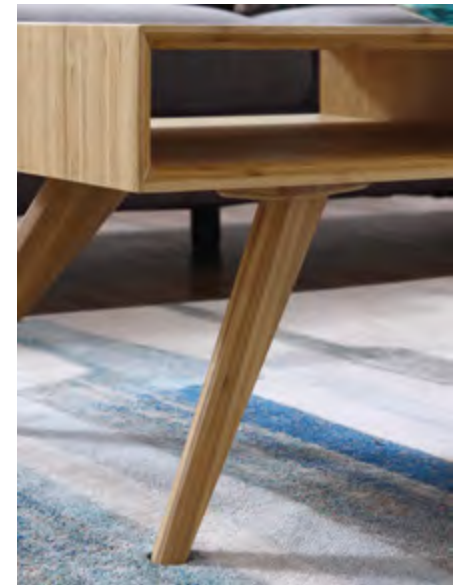

Azara Occasional Collection

Exotic Tiger

Caramelized

Crafted in earth friendly solid bamboo, the modern Azara tables highlight a center accent of exotic Tiger bamboo which waterfall down each side. Beveled edges surround built in cubbies to stash your mail, keys, and any items you want to keep handy.

Shown in caramelized with accents in exotic Tiger bamboo. No stain is used, the colors are achieved with heat, steam, and pressure. Exotic Tiger combines the light and dark material, creating a unique striped grain with continuous colors throughout. No two pieces are exactly alike.

- Crafted in 100% solid bamboo
- No plywood, particle board, or MDF
- Earth friendly, sustainable resource
- Exotic Tiger bamboo accents
- 20% harder than Red Oak
- Open storage

Azara Console Table

46" x 14" x 32 1/2"
Caramelized /Tiger
GA0009CA

Azara Coffee Table

46" x 24 " x 17 1/2"
Caramelized /Tiger
GA0010CA

Azara End Table

19" x 19" x 24 1/4"
Caramelized /Tiger
GA0011CA