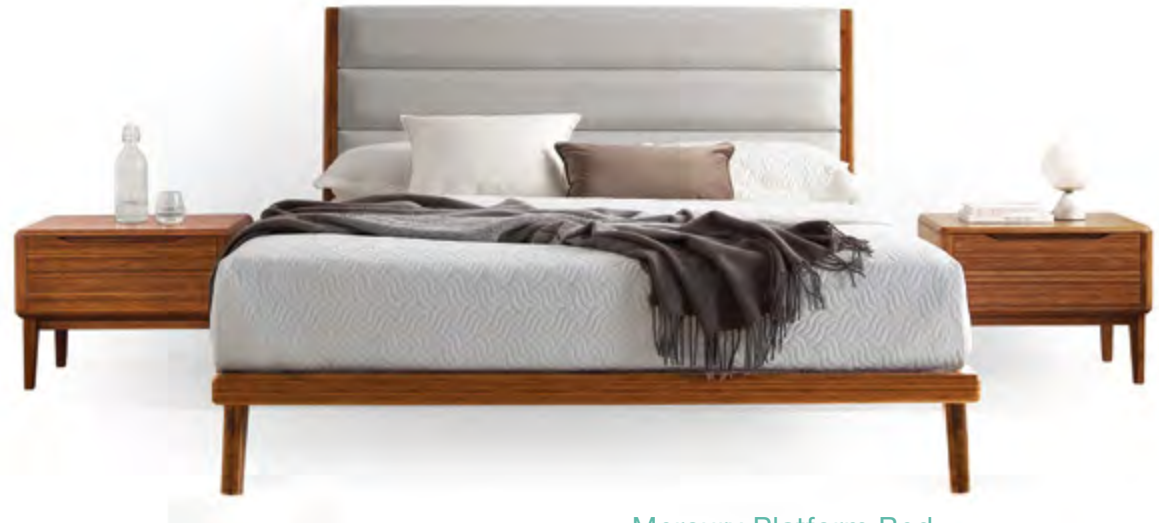

Mercury Bedroom Collection

The Mercury platform bed is crafted in solid bamboo. No stain is used, the color is achieved through the process of caramelizing the natural sugars in the bamboo with heat, steam, and pressure. Variations in grain and color enrich the natural beauty of bamboo furniture. Greenington's tough metal to metal connecting hardware withstands multiple bed assemblies with ease.

- Crafted in 100% solid Moso bamboo
- No plywood, particle board, or MDF
- Earth friendly, sustainable resource
- 20% harder than Red Oak
- Durable 100% Polyester woven fabric
- Fully assembled nightstand and chests
- Beautifully finished all the way around
- Solid bamboo drawer box with English dovetail
- Under mount, soft closing drawer glides
- Solid bamboo slat system, no box spring needed
- Tough metal to metal connecting hardware

Mercury Platform Bed

Queen 63 1/2" W x 87" L x 42"
Amber GM001AM

Eastern King 80 1/2" W x 87" L x 42"
Amber GM002AM