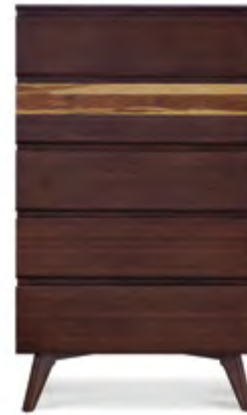

California King

76" W x 91 1/4" L x 15" FB / 44" HB
Sable GA0002CKSA