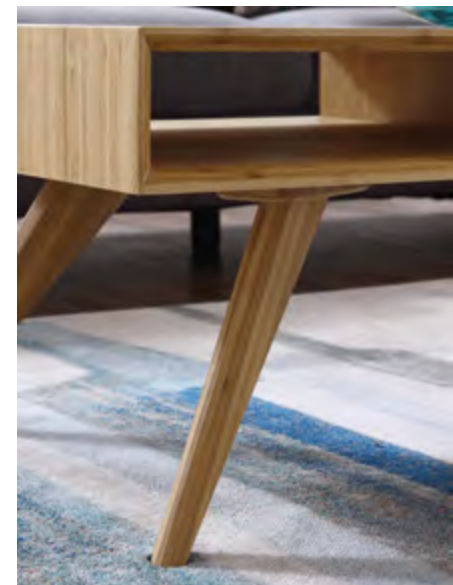

Azara Coffee Table

46" x 24 " x 17 1/2"
Caramelized /Tiger
GA0010CA