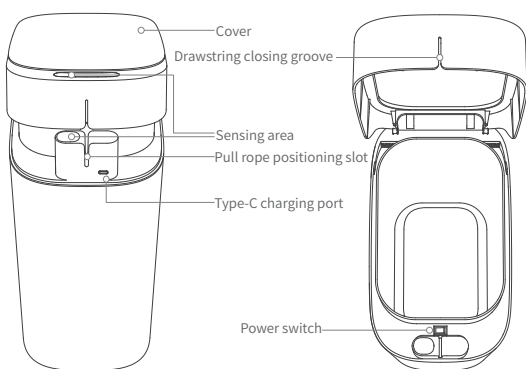

MOPALL

N30 TOUCHLESS TRASH CAN

PRODUCT PARAMETERS:

MODEL: JBS-LJT-N30-JWT

INPUT POWER: TYPE-C 5.0V, 1A

BATTERY MODEL: 18650 1200MAH LITHIUM BATTERY

CHARGING TIME: ABOUT 5 HOURS

PRODUCT SIZE: 279*162*318MM

CAPACITY: 3.5 GALLON

INSTRUCTIONS USE

1. When the battery is low, the green indicator light flashes slowly, use the Type-c charging cable to charge, the red indicator light is on when charging, and the fully charged indicator light is off;
2. Turn the power switch to "-" to turn on the power, and the green indicator light flashes quickly; turn the power switch to "o" to turn the power off;
3. Turn up the middle cover, put the garbage bag (40*45mm) on the inner barrel, and stick the drawstring on in the positioning slot;
4. Put down the middle cover, the air suction starts to work automatically, and stops after 7 seconds, and the garbage bag is attached to the wall of the inner barrel;
5. If the sensing area is blocked (distance <30CM, sensing angle <20°), the lid will automatically open; after 5 seconds without obstruction in the sensing area, the lid will automatically close.