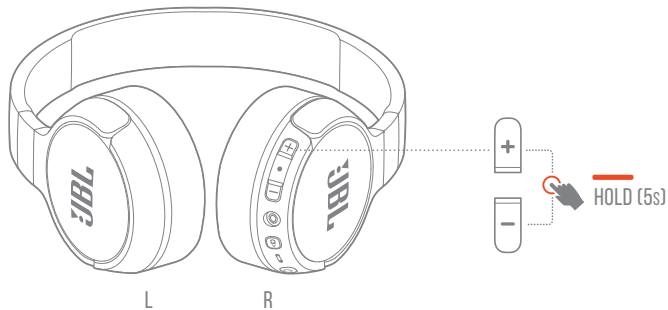

RICARICA

CHARGE  →  2HR

5MIN  = 3HR 

RESET

c0mp0RtAmEnt0 LED

		LOW BATTERY
		CHARGING
		FULLY CHARGED

R

		POWER ON
		BT CONNECTING
		BT CONNECTED
		BT NOT CONNECTED