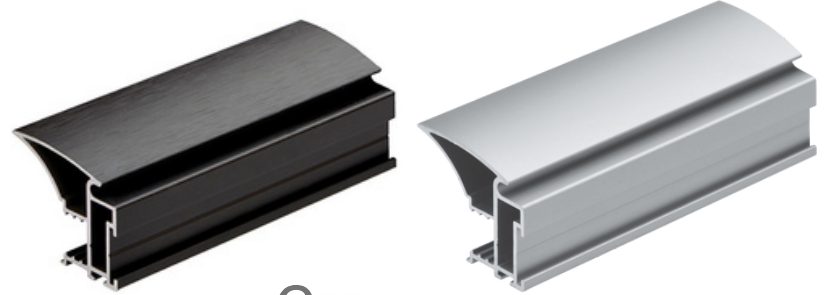

## Colours:

Brushed Black  
Satin Silver

The highest level of luxury in sliding doors. Our aluminium systems include ultra smooth rolling hidden mechanisms and ultra low profile tracking. The Curve range comes with inset soft closing dust strips to create a beautiful finish.

Steel

**Heritage**

Steel Construction  
25mm Wide

**Classic**

Steel Construction  
35mm Wide

**Shaker**

Steel Construction  
75mm Wide

Aluminium

**Curve**

Aluminium Construction  
36mm Wide  
Brushed Black & Satin Silver  
Inset Soft Close Dust Strip  
Ultra Smooth Roll System

Mirror

Grey Mirror

Bronze Mirror

Soft White

Chalk Grey

White Plain