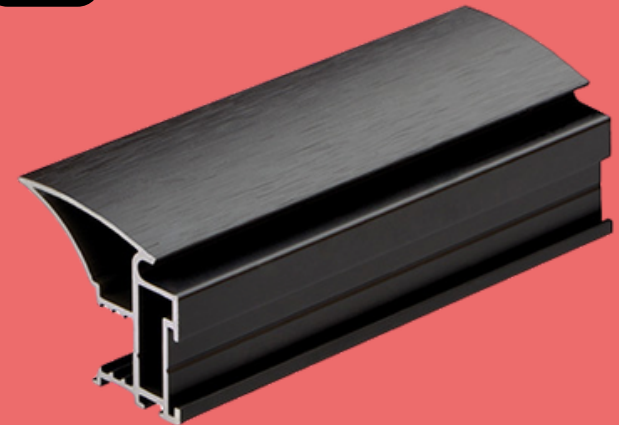

## WHY SLIDING DOORS?

- Space Saving
- Endless Design Options
- Smooth & Quiet Rolling
- Made in the UK

1

2

3

4

1: Heritage - 25mm Steel frame

2: Classic - 35mm Steel frame

3: Shaker - 75mm Steel frame

4: Curve - 36mm Aluminium frames with hidden wheels.

## Colours:

White  
Cashmere  
Light Grey  
Light Oak  
Graphite

The Shaker range is a very popular option that transforms a traditional look into something very modern. The frame is 75mm and made from British Steel to create a very stand out design.