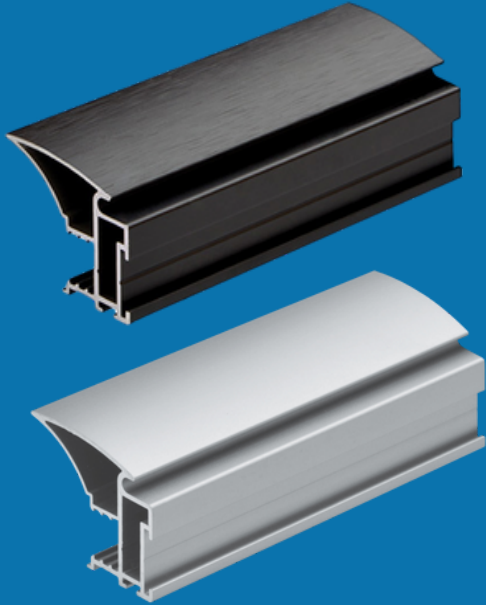

CURVE

Colours:

Brushed Black
Satin Silver