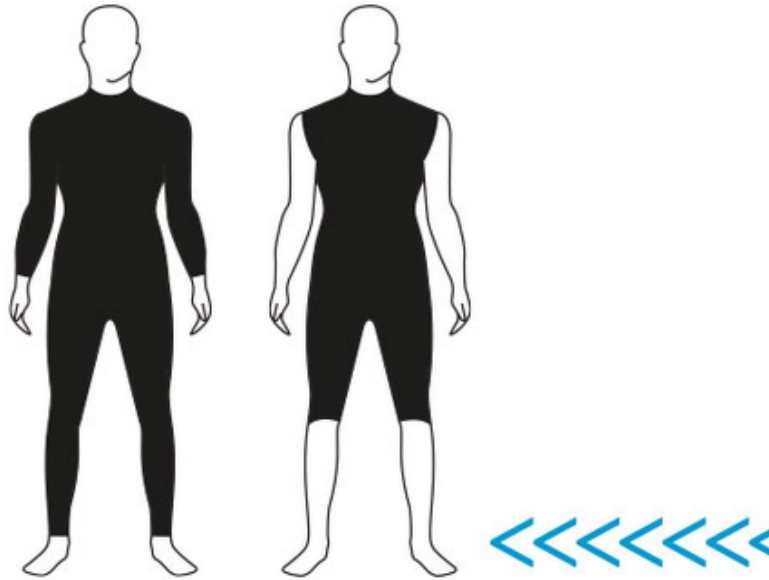

HOW TO TAKE YOUR MEASUREMENTS?

OUR SIZES	WEIGHT (lb/kg)	HEIGHT (inch/cm)
S	136-152 62-69	63-66" 158-168cm
M	152-167 69-76	66-69" 167-177cm
L	167-182 76-83	69-73" 176-186cm
XL	182-198 83-90	73-76" 185-195cm
XXL	198-213 90-97	76-80" 194-204cm

Sizes shown here are estimations and apply a 5,5"/ 2,5cm tolerance