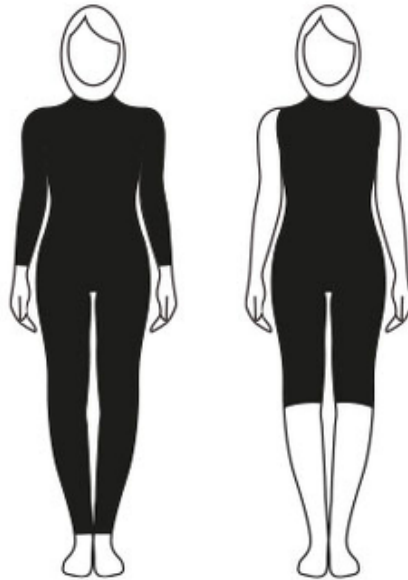

HOW TO TAKE YOUR MEASUREMENTS?

OUR SIZES	WEIGHT (lb/kg)	HEIGHT (inch/cm)
XS	101-123 46-56	56-60" 144-154cm
S	123-138 56-63	60-64" 153-163cm
M	138-154 63-70	64-68" 162-172cm
L	154-169 70-77	68-71" 171-181cm
XL	169-185 77-84	71-74" 180-190cm

Sizes shown here are estimations and apply a 5,5"/ 2,5cm tolerance