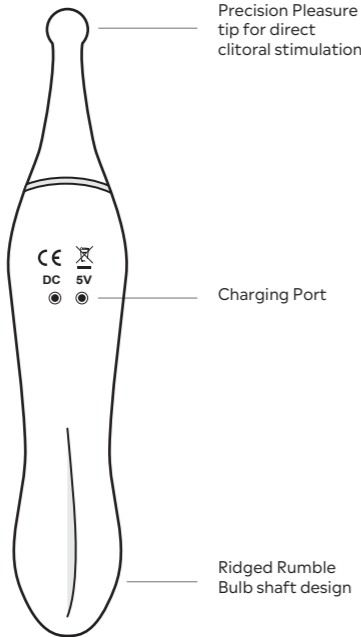

Precision Pleasure tip for direct clitoral stimulation

Charging Port

Ridged Rumble Bulb shaft design

GETTING STARTED

1 EN Insert USB cable into the charging port. Connect the cable to computer, AC adapter (not included) or other power source. While charging, the indicator lights will flash. When fully charged, the indicator lights will become solid. Product takes approximately 120 minutes to fully charge.

FR Insérez le câble USB dans le port de charge. Branchez le câble à un ordinateur, un adaptateur secteur (non compris) ou une autre source de courant. Pendant le chargement le voyant lumineux clignote. Lorsque le chargement est terminé le voyant lumineux devient fixe. Le produit se charge complètement en à peu près 120 minutes.

DE Stecken Sie das USB-Kabel in den Ladeport. Schließen Sie das Kabel an den Computer, das Netzteil (nicht im Lieferumfang enthalten) oder eine andere Stromquelle an. Während des Ladevorgangs blinkt die Anzeigelampe. Wenn der Akku voll aufgeladen ist, leuchtet die Anzeigelampe auf. Das Aufladen des Produkts dauert ca. 120 Minuten.

ES Introduzca el cable USB al puerto de carga. Enchufe el cable a un ordenador, un adaptador de corriente (no incluido) u otra fuente de corriente. Durante la carga el indicador luminoso parpadea. Cuando está totalmente cargado el indicador luminoso se vuelve sólido. El producto necesita aproximadamente 120 minutos para cargarse completamente.

2 EN Use the Precision Pleasure tip for non-penetrative vibration stimulations. The Precision Pleasure tip offers 7 different vibration patterns.

FR Lorem ipsum dolor sit amet, consectetur adipiscing elit, sed diam nonummy nibh euismod tincidunt ut laoreet dolore magna aliquam erat volutpat. Ut wisi enim ad minim veniam, quis nostrud exerci tation

DE Lorem ipsum dolor sit amet, consectetur adipiscing elit, sed diam nonummy nibh euismod tincidunt ut laoreet dolore magna aliquam erat volutpat. Ut wisi enim ad minim veniam, quis nostrud exerci tation

ES Lorem ipsum dolor sit amet, consectetur adipiscing elit, sed diam nonummy nibh euismod tincidunt ut laoreet dolore magna aliquam erat volutpat. Ut wisi enim ad minim veniam, quis nostrud exerci tation

3 EN Use the Rumble Bulb end for penetrative vibration stimulations. The Rumble Bulb end offers 10 different vibration patterns.

FR Lorem ipsum dolor sit amet, consectetur adipiscing elit, sed diam nonummy nibh euismod tincidunt ut laoreet dolore magna aliquam erat volutpat.

DE Lorem ipsum dolor sit amet, consectetur adipiscing elit, sed diam nonummy nibh euismod tincidunt ut laoreet dolore magna aliquam erat volutpat.

ES Lorem ipsum dolor sit amet, consectetur adipiscing elit, sed diam nonummy nibh euismod tincidunt ut laoreet dolore magna aliquam erat volutpat.

4 EN Both the Precision Pleasure tip and Rumble Bulb end can be used together, or as independent modes.

FR Lorem ipsum dolor sit amet, consectetur adipiscing elit, sed diam nonummy nibh euismod tincidunt