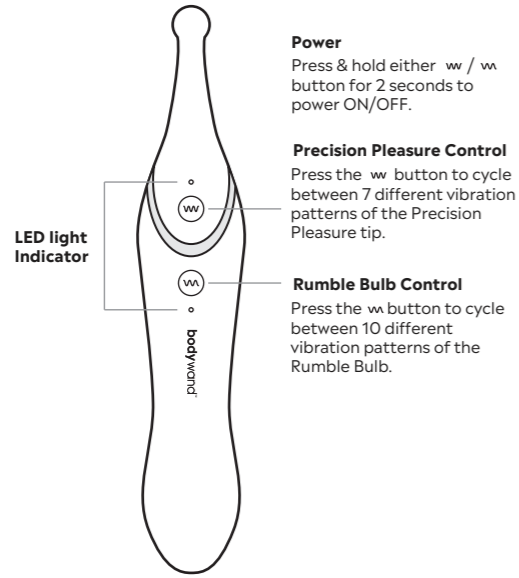

148.00 mm

210.00 mm

bodywand™ DUAL STIM VARIO

Power
Press & hold either **w** / **w** button for 2 seconds to power ON/OFF.

Precision Pleasure Control
Press the **w** button to cycle between 7 different vibration patterns of the Precision Pleasure tip.

Rumble Bulb Control
Press the **w** button to cycle between 10 different vibration patterns of the Rumble Bulb.

LED light indicator