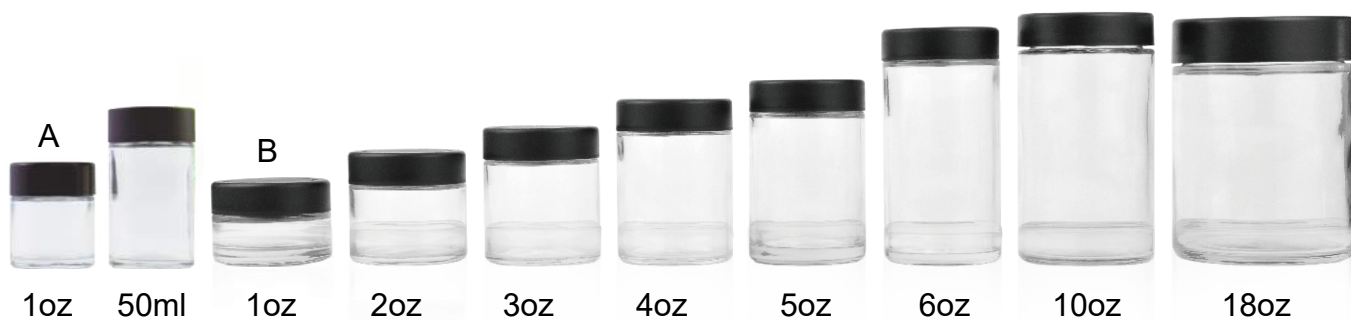

GLASS JAR

Child Resistant Glass Jar

1oz 50ml 1oz 2oz 3oz 4oz 5oz 6oz 10oz 18oz

CAPACITY	SIZE	QUANTITY	CARTON SIZE
1OZ A.....	Φ43 X H53mm.....	250/case.....	47 X 44 X 27
50ml.....	Φ43 X H79mm.....	200/case.....	46 X 23.5 X 32.5
1OZ B.....	Φ57 X H40mm.....	200/case.....	60 X 30 X 21
2OZ.....	Φ57 X H54mm.....	200/case.....	59.5 X 30 X 24
3OZ.....	Φ57 X H67mm.....	150/case.....	60 X 30 X 21
4OZ.....	Φ57 X H80mm.....	100/case.....	30.5 X 30.5 X 34
5OZ.....	Φ57 X H90mm.....	100/case.....	31 X 31 X 38.5
6OZ.....	Φ57 X H113mm.....	80/case.....	48 X 30 X 25
10OZ.....	Φ66 X H118mm.....	36/case.....	42 X 42 X 14
18OZ.....	Φ86 X H116mm.....	24/case.....	54 X 37 X 14

COLOR OPTIONS ○ CLEAR ● BLACK ○ WHITE ● VIOLET ● AMBER

Strong Child Resistant Jar

CAPACITY	SIZE	QUANTITY	CARTON SIZE
1OZ.....	Φ60 X H54.5mm.....	200/case.....	55X 47X 35
2OZ.....	Φ60 X H54.5mm.....	150/case.....	54X 27 X 38
3OZ.....	Φ60 X H68mm.....	150/case.....	63.8 X 32.3 X 21.8
4OZ.....	Φ60 X H77mm.....	96/case.....	51 X 40 X 18.5

CAPACITY	SIZE	QUANTITY	CARTON SIZE
5ml.....	W36 X H23mm.....	504/case.....	42.5 X 38 X 15.2
9ml.....	W42 X H23mm.....	320/case.....	43 X 43 X 11.4

COLOR OPTIONS ○ CLEAR ● BLACK ○ WHITE

Round Corner Square Glass Concentrate Jar

CAPACITY	SIZE	QUANTITY	CARTON SIZE
5ml.....	Φ38 X H28mm.....	400/case.....	60 X 30 X 21
7ml.....	Φ42.5 X H27mm.....	400/case.....	59.5 X 30 X 24
9ml.....	Φ46 X H27mm.....	400/case.....	59.5 X 30 X 24

COLOR OPTIONS ○ CLEAR ● BLACK ○ WHITE