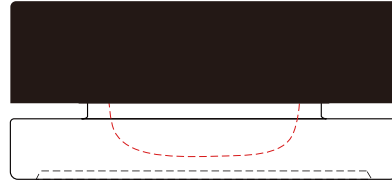

Child Resistant Triangle Concentrate Jar