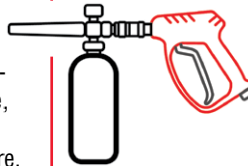

PARTS & ACCESSORIES

Clean faster and more efficiently with pressure washer accessories like flat surface cleaners and turbo nozzles.