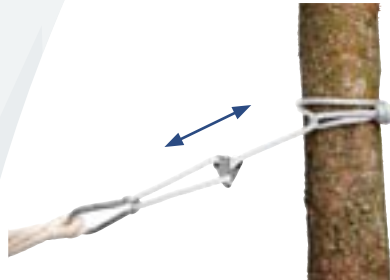

SMARTROPE WHITE
(Art.N° AZ-3025000) (1 piece)

max. 320 cm	max. 150 kg	ca. 0,6 kg