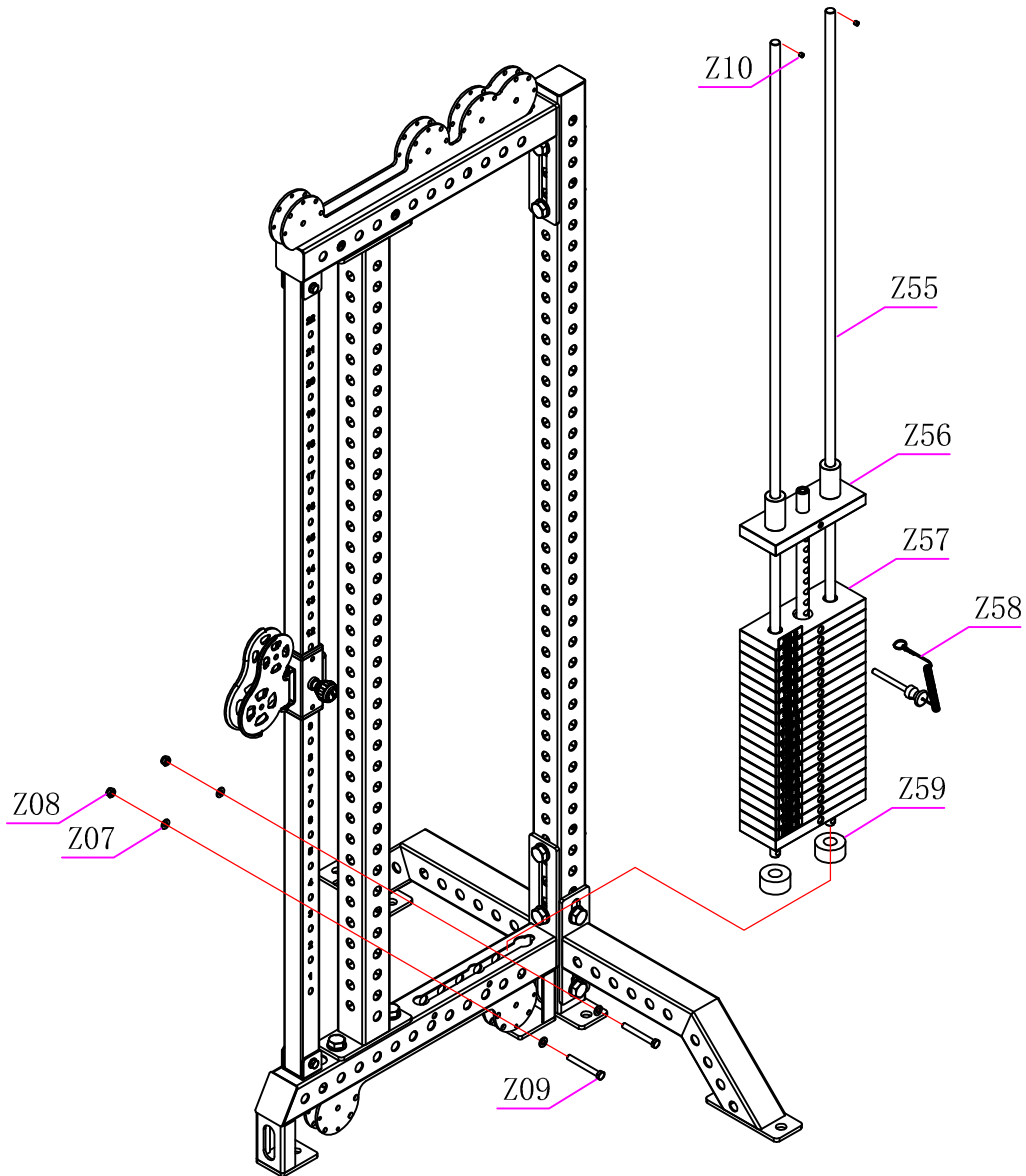


ASSEMBLY INSTRUCTIONS

COMPOUND FITNESS

SINGLE CABLE TOWER PIN LOADED

SKU: CPD-SCT-RIG

CAUTION: Read all precautions and instructions before using this equipment. Save this manual for future reference.

COMPOUND
FITNESS EQUIPMENT

SATE 1

Z01		M20x110L	2PCS
Z02		M20x120L	2PCS
Z03		Φ21xΦ37x3	8PCS
Z04		M20	4PCS

	AB1		AB2
	1PC		2PC
	AB3		
	1PC		

SATE 2

Z01		M20x110L	2PCS
Z03		Φ21xΦ37x3	8PCS
Z04		M20	2PCS
Z05		M20x40L	4PCS
Z06		M10x75L	2PCS
Z07		Φ10.5xΦ20x2	4PCS
Z08		M10	2PCS

	AC1		AC2
	1PC		1PC
	AC3		C01
	1PC		1PC

SATE 3

Z07		Φ10.5xΦ20x2	4PCS
Z08		M10	2PCS
Z09		M10x90L	2PCS
Z10		M8x8L	2PCS

	Z55		Z56
	2PC		1PC
	Z57		Z58
	18PC		1PC
	Z59		
	2PC		

SATE 4

Z11		M10x50L	9PCS
Z07		Φ10.5xΦ20x2	18PCS
Z08		M10	9PCS
Z12		M6x45L	9PCS
Z13		Φ6.4xΦ12x1.6	18PCS
Z14		M6	9PCS