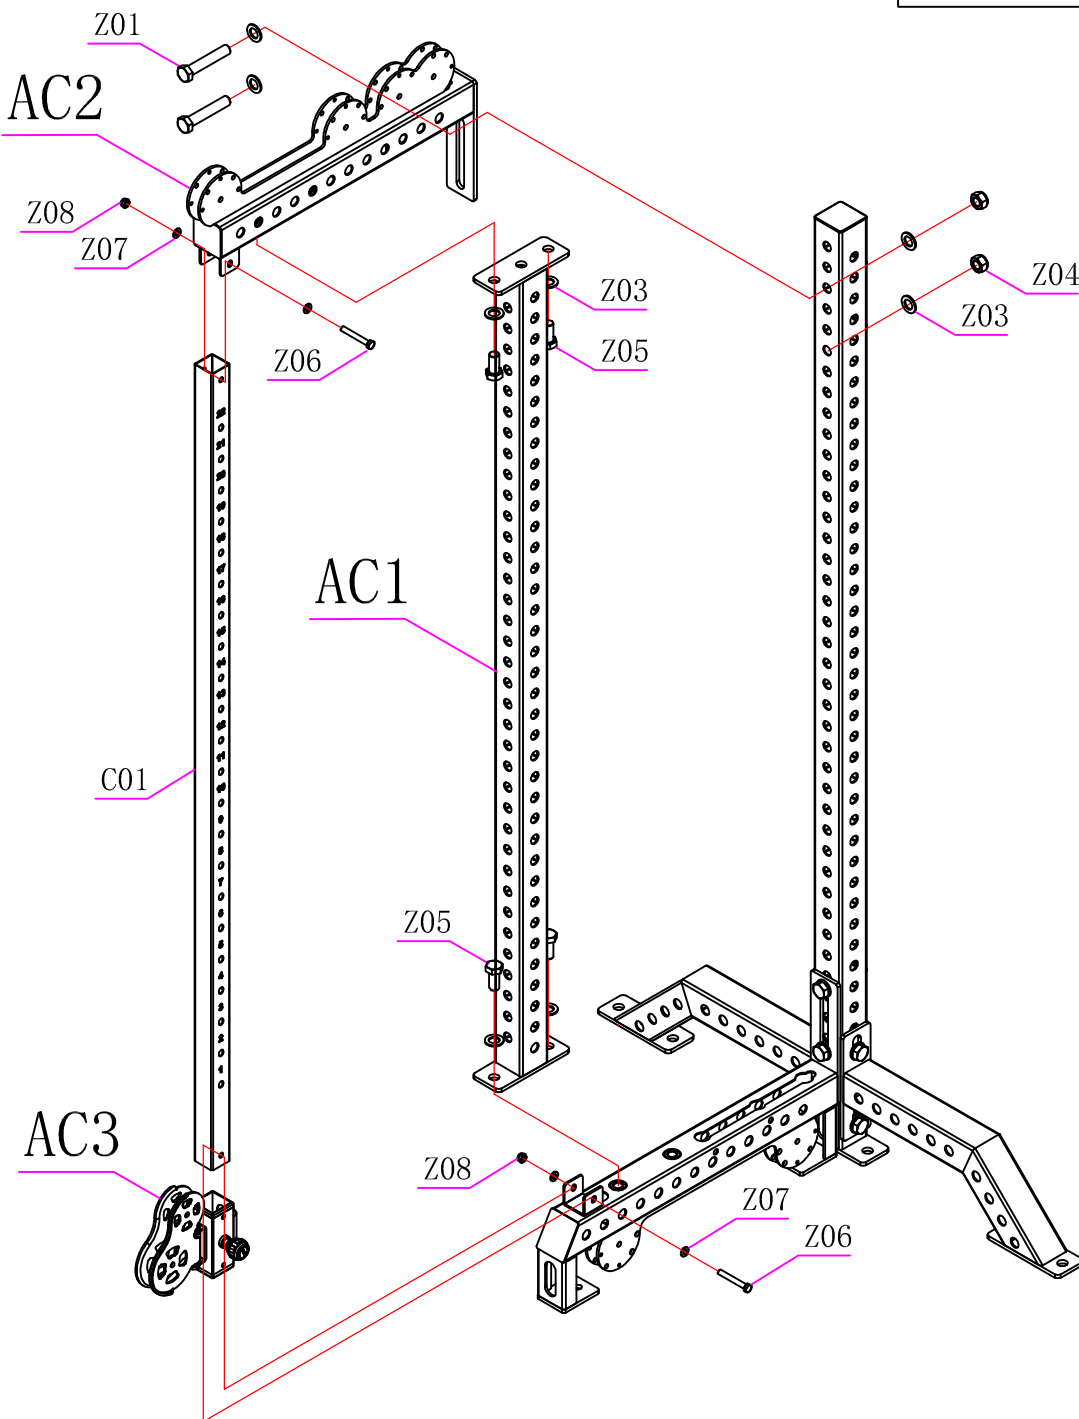


ASSEMBLY INSTRUCTIONS

COMPOUND FITNESS

SINGLE CABLE TOWER PIN LOADED

SKU: CPD-SCT-RIG

CAUTION: Read all precautions and instructions before using this equipment. Save this manual for future reference.

COMPOUND
FITNESS EQUIPMENT

SATE 1

Z01		M20x110L	2PCS
Z02		M20x120L	2PCS
Z03		Φ21xΦ37x3	8PCS
Z04		M20	4PCS

	AB1		AB2
	1PC		2PC
	AB3		
	1PC		

SATE 2

Z01		M20x110L	2PCS
Z03		Φ21xΦ37x3	8PCS
Z04		M20	2PCS
Z05		M20x40L	4PCS
Z06		M10x75L	2PCS
Z07		Φ10.5xΦ20x2	4PCS
Z08		M10	2PCS

	AC1		AC2
	1PC		1PC
	AC3		C01
	1PC		1PC

SATE 3

Z07		Φ10.5xΦ20x2	4PCS
Z08		M10	2PCS
Z09		M10x90L	2PCS
Z10		M8x8L	2PCS

	Z55		Z56
	2PC		1PC
	Z57		Z58
	18PC		1PC
	Z59		
	2PC		

SATE 4

Z11		M10x50L	9PCS
Z07		Φ10.5xΦ20x2	18PCS
Z08		M10	9PCS
Z12		M6x45L	9PCS
Z13		Φ6.4xΦ12x1.6	18PCS
Z14		M6	9PCS