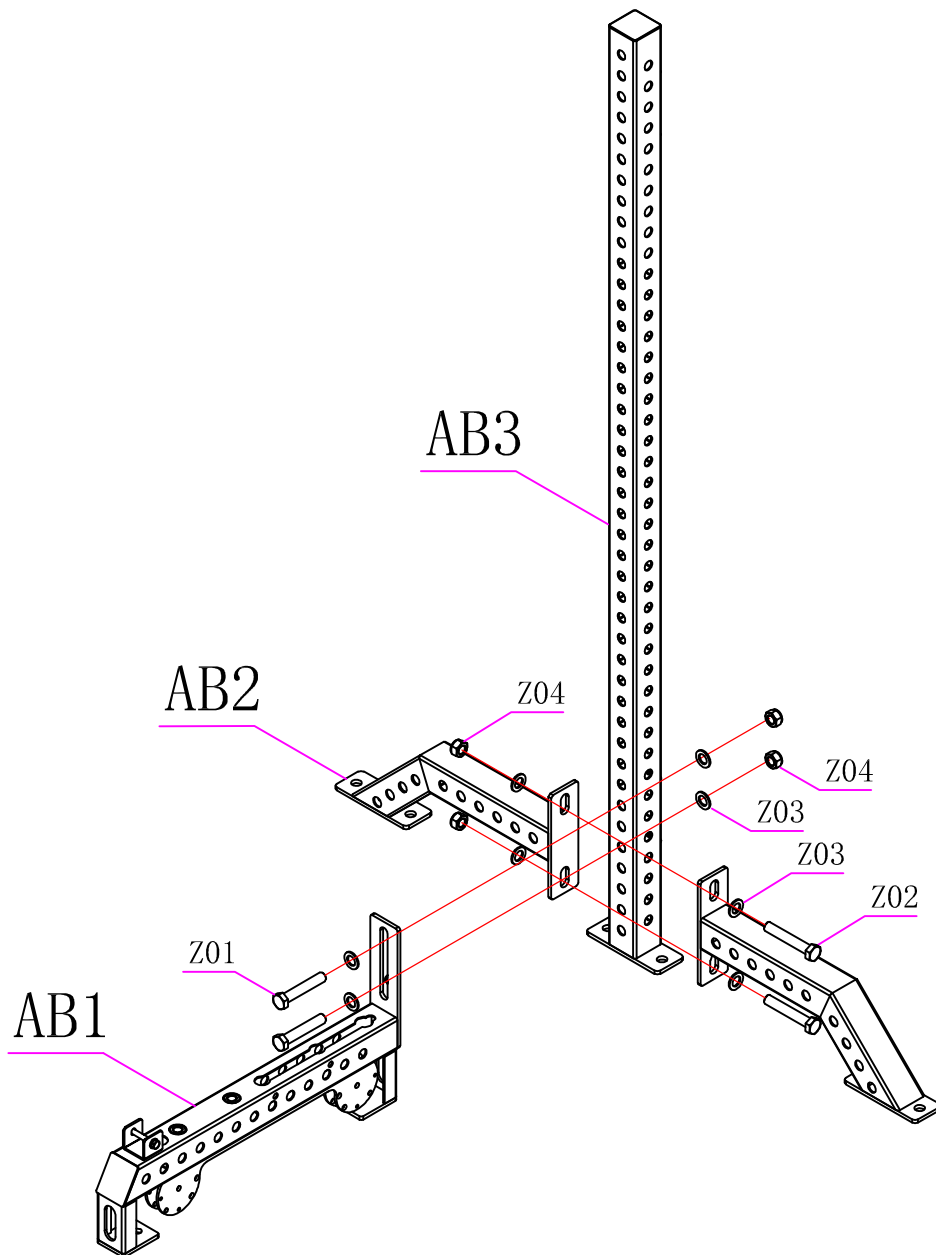


ASSEMBLY INSTRUCTIONS

COMPOUND FITNESS

SINGLE CABLE TOWER PIN LOADED

SKU: CPD-SCT-RIG

CAUTION: Read all precautions and instructions before using this equipment. Save this manual for future reference.

COMPOUND
FITNESS EQUIPMENT

SATE 1

Z01		M20x110L	2PCS
Z02		M20x120L	2PCS
Z03		Φ21xΦ37x3	8PCS
Z04		M20	4PCS

	AB1		AB2
	1PC		2PC
	AB3		
	1PC		

SATE 2

Z01		M20x110L	2PCS
Z03		Φ21xΦ37x3	8PCS
Z04		M20	2PCS
Z05		M20x40L	4PCS
Z06		M10x75L	2PCS
Z07		Φ10.5xΦ20x2	4PCS
Z08		M10	2PCS

	AC1		AC2
	1PC		1PC
	AC3		C01
	1PC		1PC

SATE 3

Z07		Φ10.5xΦ20x2	4PCS
Z08		M10	2PCS
Z09		M10x90L	2PCS
Z10		M8x8L	2PCS

	Z55		Z56
	2PC		1PC
	Z57		Z58
	18PC		1PC
	Z59		
	2PC		

SATE 4

Z11		M10x50L	9PCS
Z07		Φ10.5xΦ20x2	18PCS
Z08		M10	9PCS
Z12		M6x45L	9PCS
Z13		Φ6.4xΦ12x1.6	18PCS
Z14		M6	9PCS

	Z61		Z62
	1PC		8PC
	Z63		
	1PC		