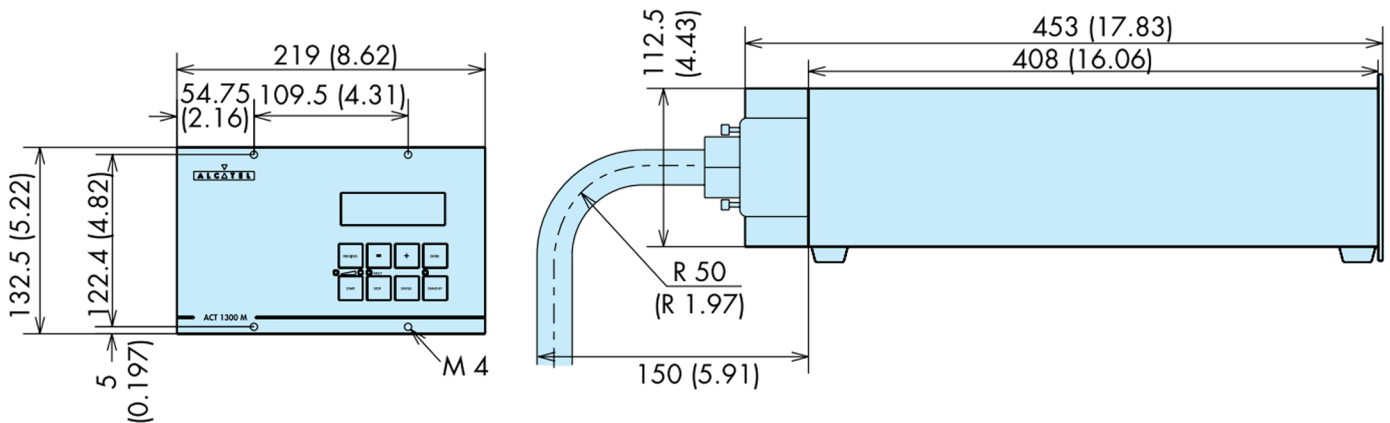

### Technical Specifications

- Very compact: only 1/2 Rack
- Very light: only 8 kg (18 lb)

(power supply 100-240 V / 50-60 Hz)

### Dimensions