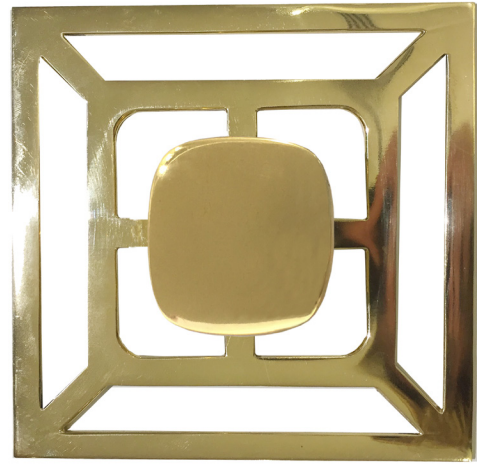

# BENSON W/ BACKPLATE

In Collaboration with

BARRIE BENSON

BENSON SKU:	LENGTH	WIDTH	PROJECTION	C-C	
W1-BNS-LGBP-X-NS	5"	5"	1.25"	N/A	
	<b>MATERIALS</b>				
	100% Brass Base Metal				
	<b>HARDWARE INCLUDED</b>				
Screw Size(s): #8-32 x 1 in Length					
<b>AVAILABLE FINISHES</b>					
 BRASS (3)	 ANTIQUE BRASS (6)	 NICKEL (2)	 COPPER (9)	 SATIN STEEL (10)	 PEWTER (11)