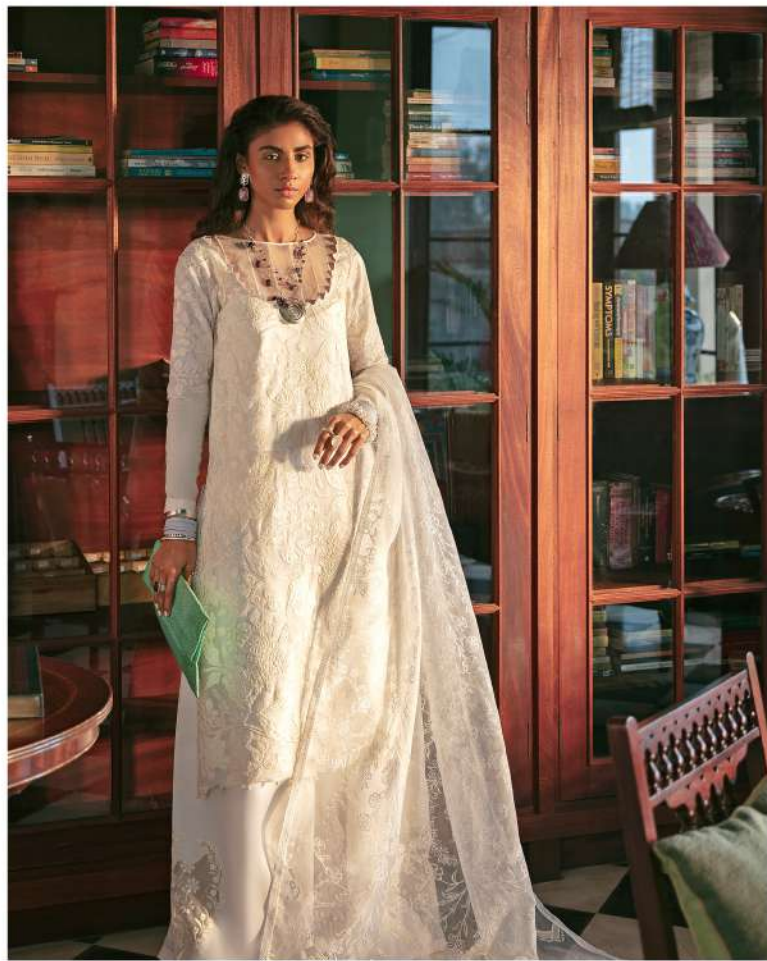

SABZWARI

Luxury Lawn 2022

 mahgulofficial

 MAHGULOfficial

 www.mahgulonline.com

A Floral Affair

Russian Blue

Ivory Romance

Summer Bloom

Manadrin Summer

Tropical Jungle

Summer Porcelain

Floral Perfection

Midsummer Night

Yellow Chrysanthemum

Abstract Phulkari