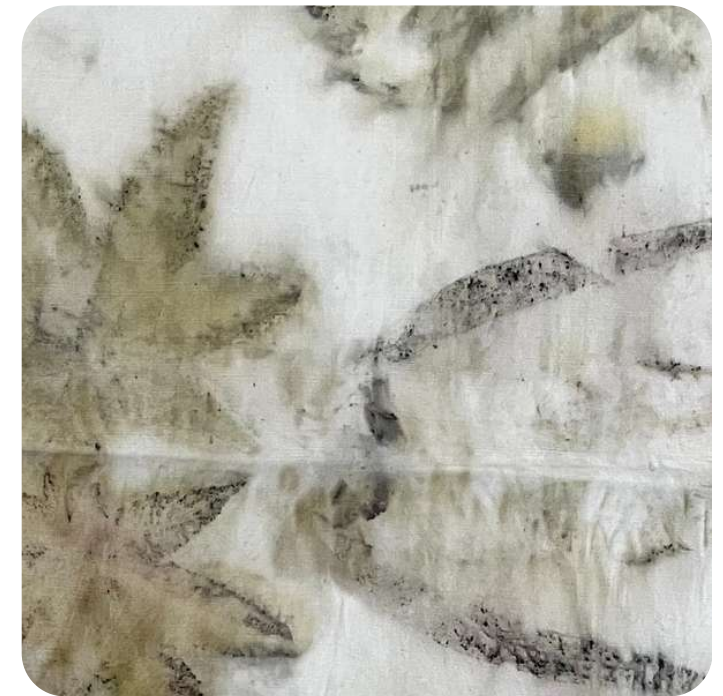

s u v ē t a h

SPEARS

- Price: Rs 160 /meter.
- These Eco-prints are customizable, you can combine different Eco-prints with different colors to make it your own design.

s u v ē t a h

BLOSSOM

- Price: Rs 180 /meter.
- These Eco-prints are customizable, you can combine different Eco-prints with different colors to make it your own design.

s u v ē t a h

BLOOMING

- Price: Rs 180 /meter.
- These Eco-prints are customizable, you can combine different Eco-prints with different colors to make it your own design.

s u v ē t a h

CHASING MOONLIGHT

- Price: Rs 180 /meter.
- These Eco-prints are customizable, you can combine different Eco-prints with different colors to make it your own design.