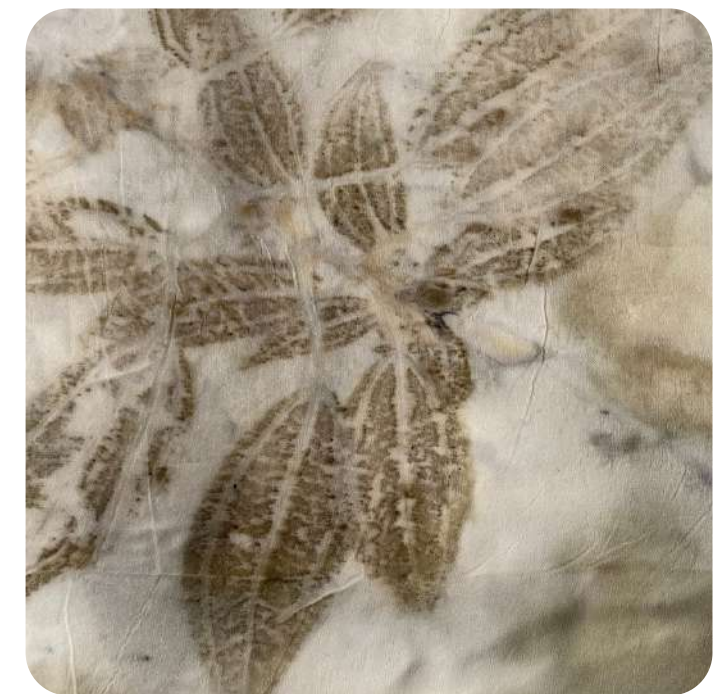

s u v ē t a h

WILD SHRUBS

- Price: Rs 160 /meter.
- These Eco-prints are customizable, you can combine different Eco-prints with different colors to make it your own design.

s u v ē t a h

CHARCOAL HEART

- Price: Rs 160 /meter.
- These Eco-prints are customizable, you can combine different Eco-prints with different colors to make it your own design.