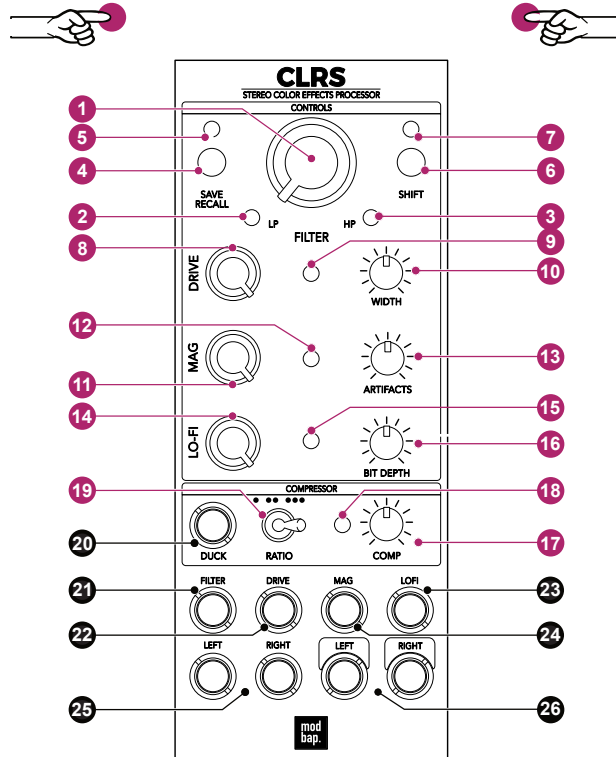

CLRS

STEREO COLOR EFFECTS PROCESSOR

- 1 DJ Style Filter. Low Pass 0-50%, High Pass 50%-100%
- 2 Filter Low Pass Indicator. The brighter the blue LED, the more filtering is applied.
- 3 Filter High Pass Indicator. The brighter the blue LED, the more filtering is applied.
- 4 Preset Save / Recall. Saves 4 state presets of the device and Recalls a preset using shift +.
- 5 Preset Save / Recall LED. Color indicates the current preset selected.
- 6 Shift. Used in conjunction with controls to access secondary function.
- 7 Shift LED.
- 8 Drive. Signal boost & light distortion amount.
- 9 Drive amount LED. Change from blue to pink as >50% drive is applied.
- 10 Width. Stereo widening amount.
- 11 Mag. Cassette tape style saturation and distortion amount.
- 12 Mag LED Indicator *. Change from blue to pink as >50% distortion is applied.
- 13 Artifacts. Introduces tape artefacts such as hiss.

- 14 Lo-Fi. Amount of the sample rate reduction effect applied.
- 15 Lo-Fi LED Indicator *. Change from blue to pink >50% LoFi is applied.
- 16 Bit Depth. Adjusts the amount of bit depth reduction applied.
- 17 Compression. Amount of compression applied to the audio.
- 18 Compression LED Indicator *. Light = Blue, Medium = White, Heavy = Pink.
- 19 Compression Ratio *. Light 3:1, Medium 8:1, Heavy 20:1 - Limiting.
- 20 Duck. CV Modulation input for control of the compressor sidechain.
- 21 Filter CV Input. Modulation input for the control of the filter setting.
- 22 Drive CV Input. Modulation input for the control of the drive setting.
- 23 LoFi CV Input. Modulation input for the control of the LoFi.
- 24 Mag CV Input. Modulation input for the control of the mag setting.
- 25 Audio Inputs. Stereo Left / Right audio input pair.
- 26 Audio Outputs. Stereo Left / Right audio output pair.