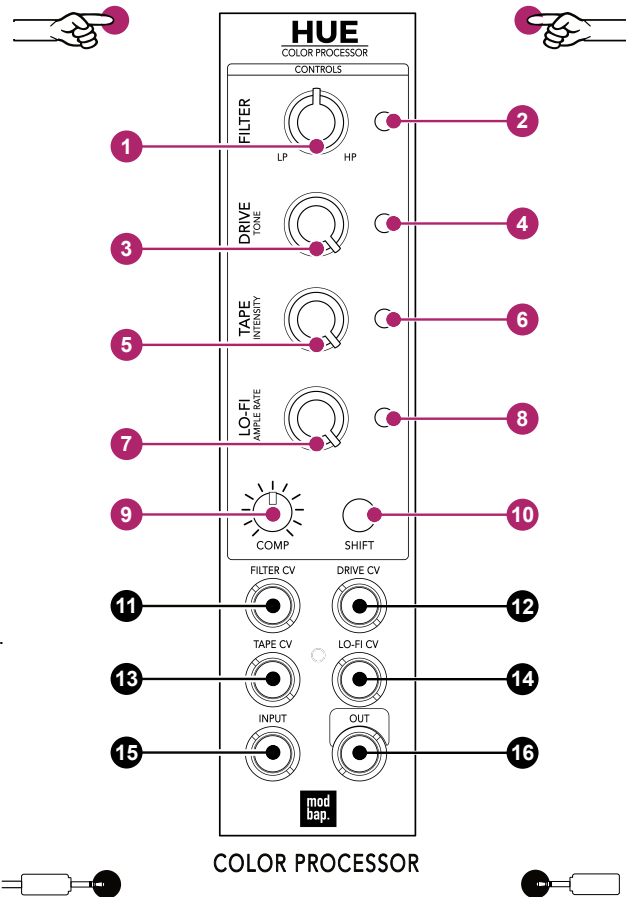

HUE

- 1** DJ Style Filter.
Low Pass 0-50%, High Pass 50%-100%
- 2** Filter LED Indicator *.
Low Pass LED is blue, High Pass LED is pink.
- 3** Drive. Signal boost & light distortion.
Shift On to change the Tone.
- 4** Drive LED Indicator *.
Boost / Distort LED - green, Tone LED - blue.
- 5** Tape. Cassette tape saturation.
Shift On to change the intensity.
- 6** Tape LED Indicator *.
Saturation LED - green, Intensity LED - blue.
- 7** Lo-Fi. Sample rate reduction.
Shift On to change the Bit depth.
- 8** Lo-Fi LED Indicator *.
Bit depth LED - green, Sample rate LED - blue.

- 9** Compression.
- 10** Shift. Toggle on / off. Set to ON to access a parameter's secondary function.
- 11** Filter CV. Modulation input for control of the filter parameter.
- 12** Drive CV. Modulation input for control of the drive parameter.
- 13** Tape CV. Modulation input for control of the tape parameter.
- 14** Lo-Fi CV. Modulation input for control of the Lo-Fi parameter.
- 15** Audio Input - Mono.
- 16** Audio Output - Mono. Affected audio.