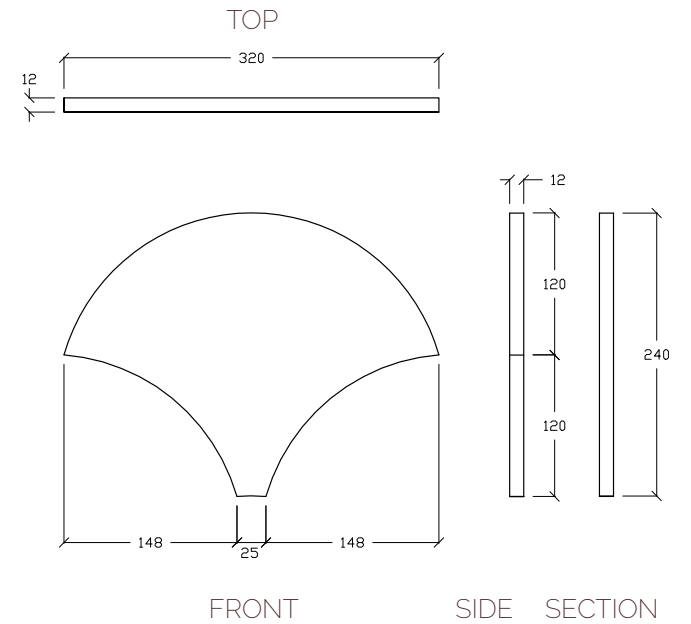

CHERRY BARK