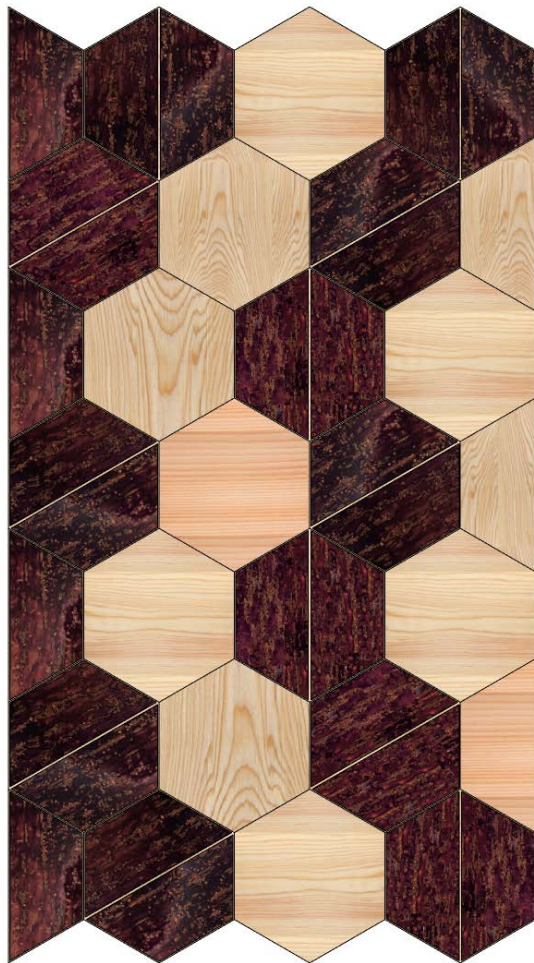

# KIKKO

049009 / 049010

\*cherry bark

\*cedar wood

TOP

FRONT

SIDE SECTION

## FINISHES

POLISHED

RAW

design by  
mauricio **clavero** kozłowski  
creativestudio

KIKKO