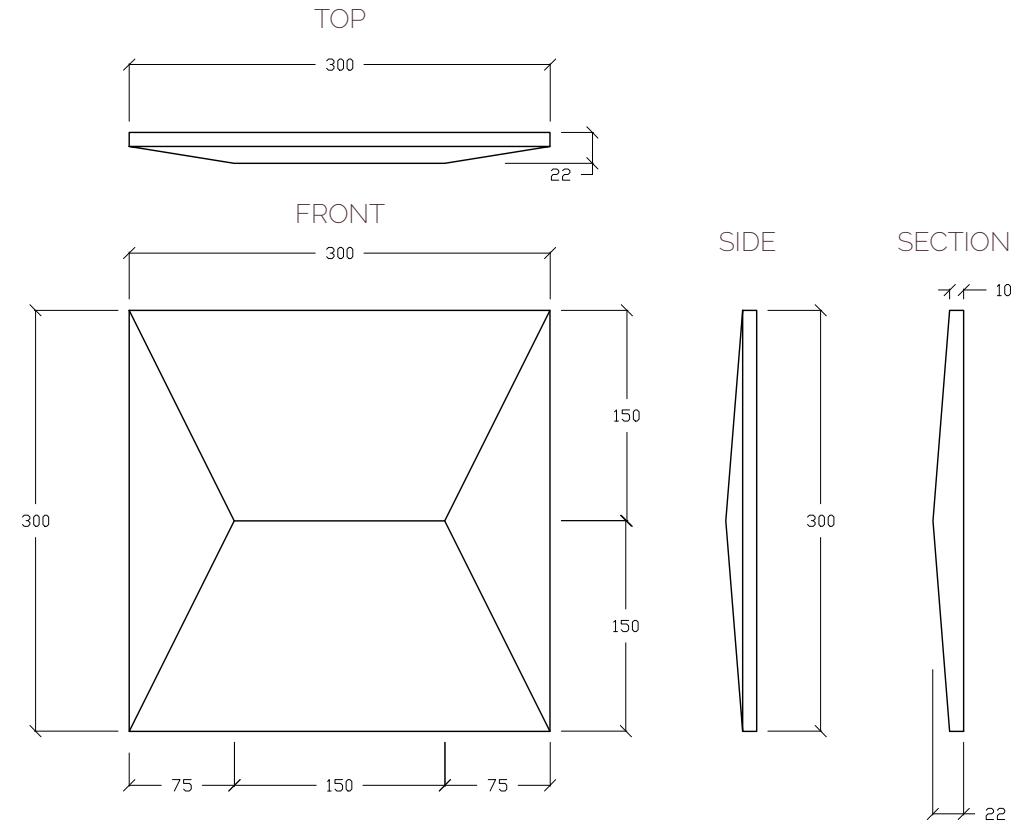

YOROÏ

049008