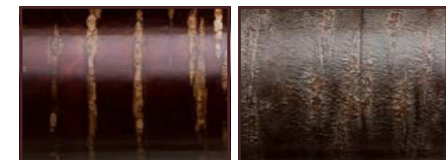

RAW

FINISHES

POLISHED