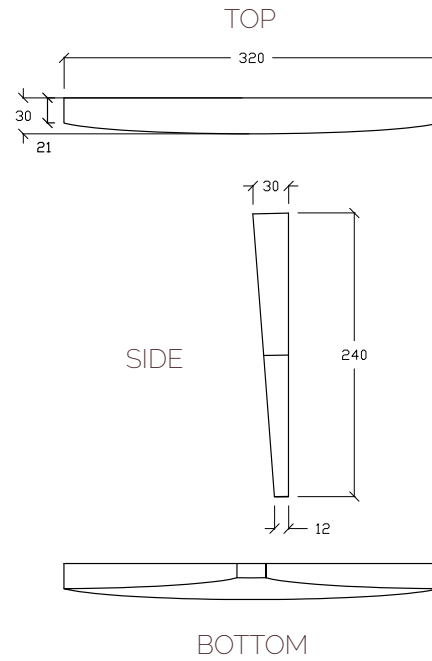

TESSEN

049003 / 049004

CEDAR WOOD

CHERRY BARK

FINISHES