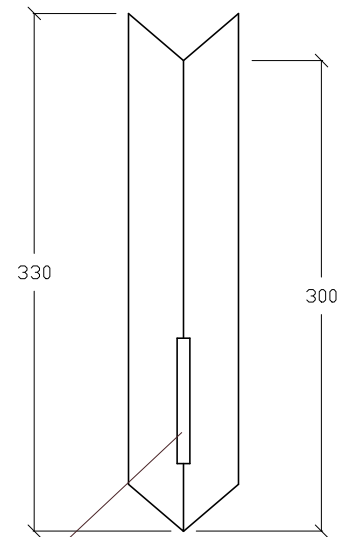

# KATANA / YUMI

049001 / 049002

TOP

WITH OR WITHOUT  
BRONZE RODS

FRONT

SIDE

SECTION