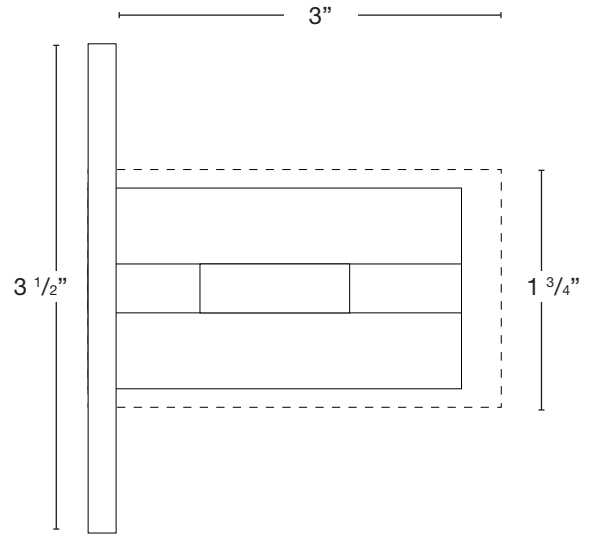

ELECTRICAL

- ☐ 8-15V
- ☐ 120V

Wet Listed

Ordering Example

Customer Approval

Date

VERONA-MBR-3W-27K-8-15V