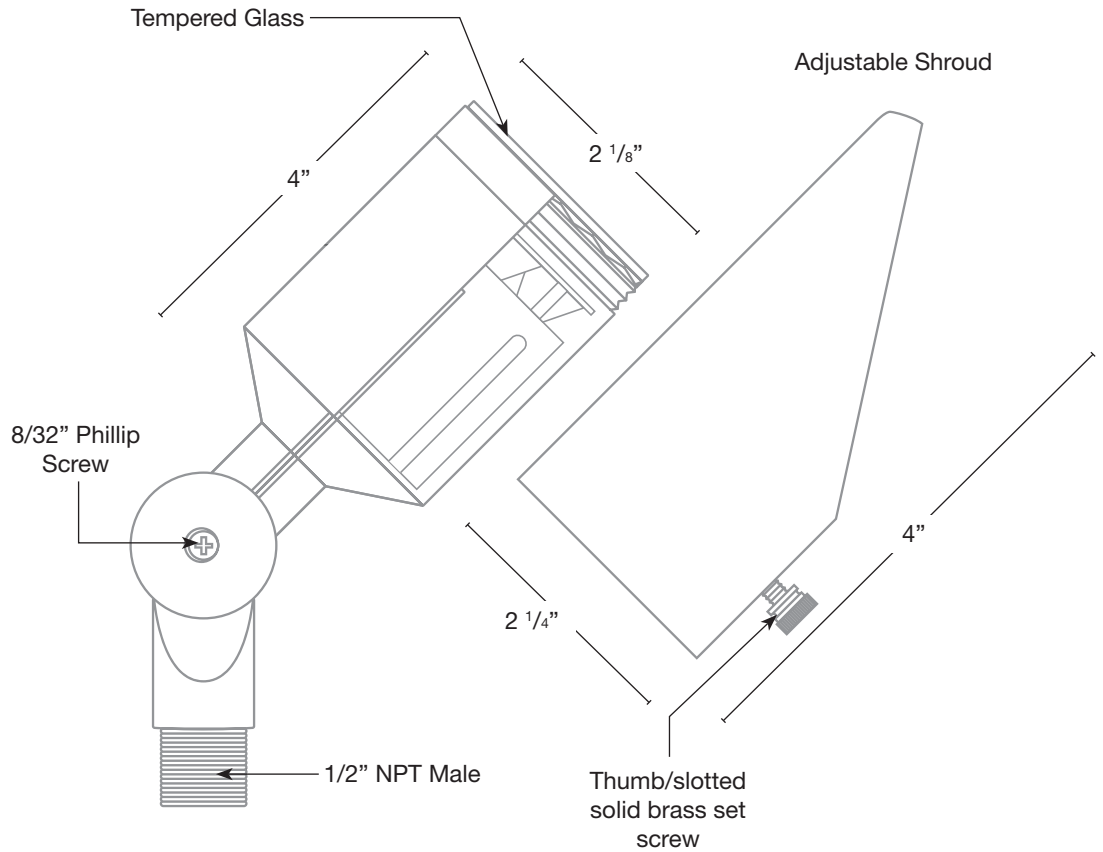

**COLOR TEMPERATURE**

- 2200K
- 2700K
- 3000K
- 4000K
- 5000K
- 6500K
- RGBW
- WARM DIMMING

Custom options are available

**ELECTRICAL**

- 12-15V
- 120V

**OPTICS**

- SPOT 19d
- FLOOD 38d
- WIDE FLOOD 54d
- WIDE ANGLE FLOOD 120d