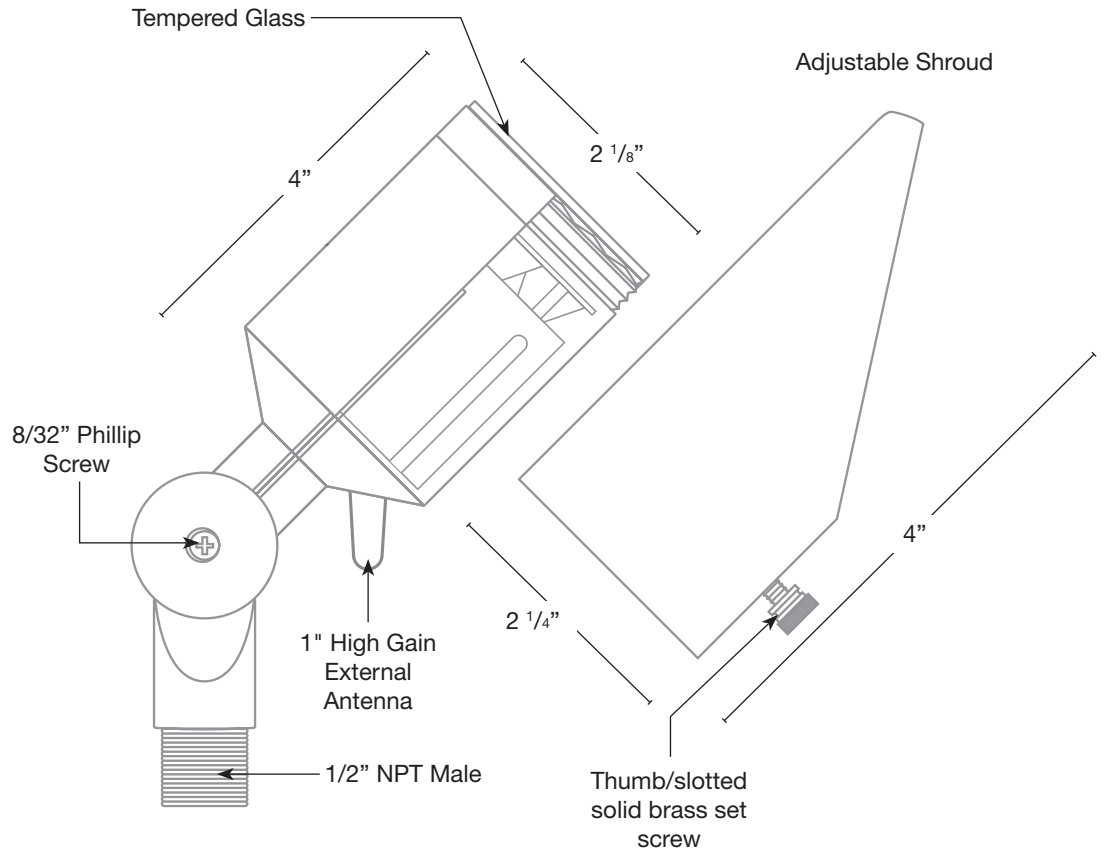

OPTICS

- ☐ FLOOD   45d

Wet Listed

Ordering Example

Customer Approval

Date

TITAN-RGBW-BT-8W-RGBW-12-15V