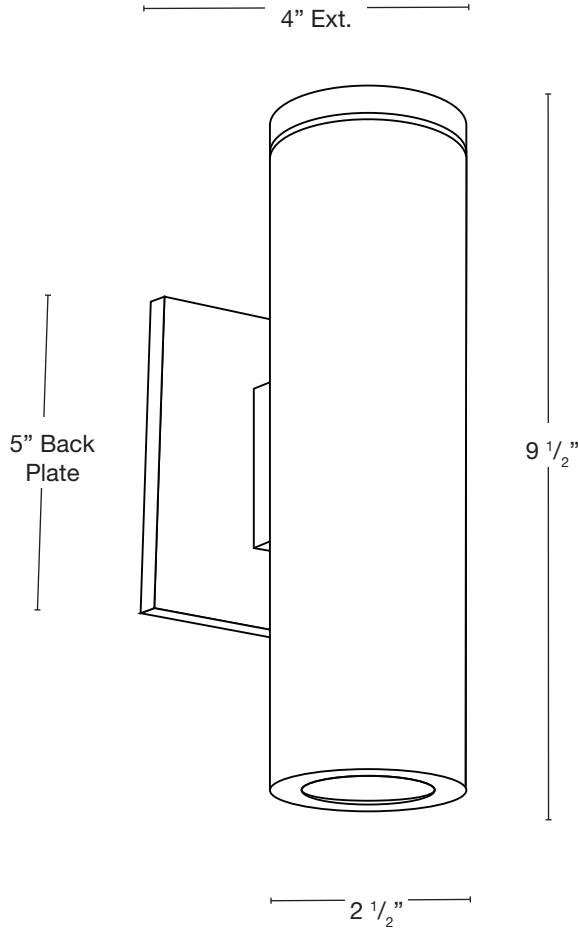

ELECTRICAL

☐ 12V	☐ 120V

Wet Listed

Ordering Example

Customer Approval

Date

THE NEW YORKER-RC-6W-27K-120V