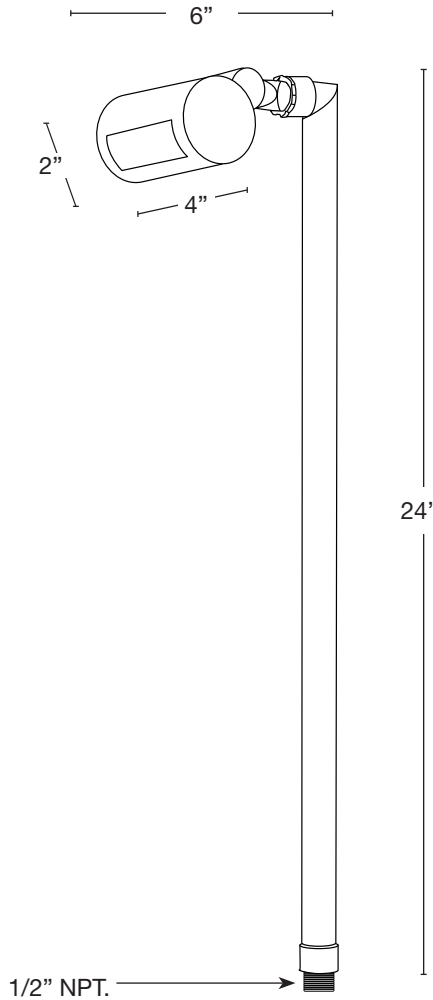

ELECTRICAL

- ☐ 12V
- ☐ 120V

Wet Listed

Ordering Example

Customer Approval

Date

THE-MADISON-PVDS-2W-27K-12V