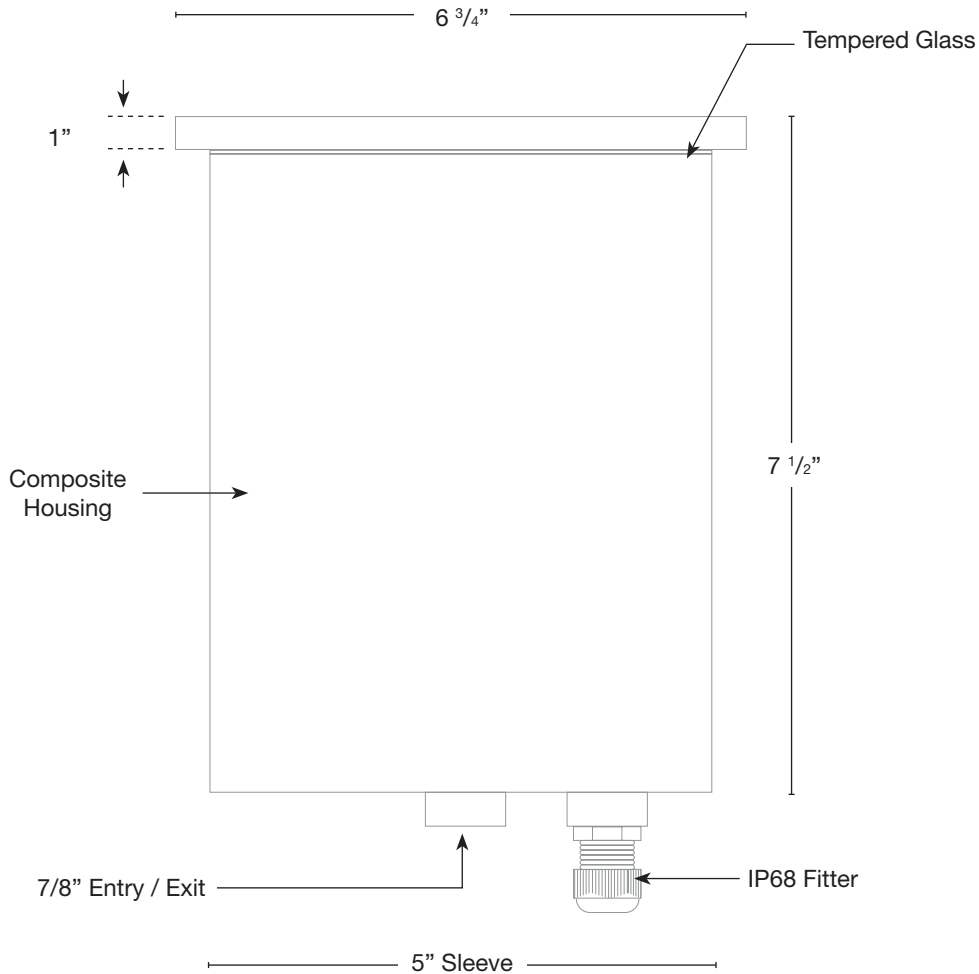

WATTAGE	LUMENS
<input type="checkbox"/> 8W	1000
<input type="checkbox"/> 15W	1500
<input type="checkbox"/> 20W	2000

Custom lumen packages are available upon request

COLOR TEMPERATURE

- 2200K 5000K
- 2700K 6500K
- 3000K RGBW
- 4000K

ELECTRICAL

- 12V 120V

OPTICS

- VIRPI SPOT 19d
- FLOOD 38d
- WIDE FLOOD 54d

Wet Listed

Ordering Example	Customer Approval	Date
THE-BOPPER-MBR-8W-27K-12V		