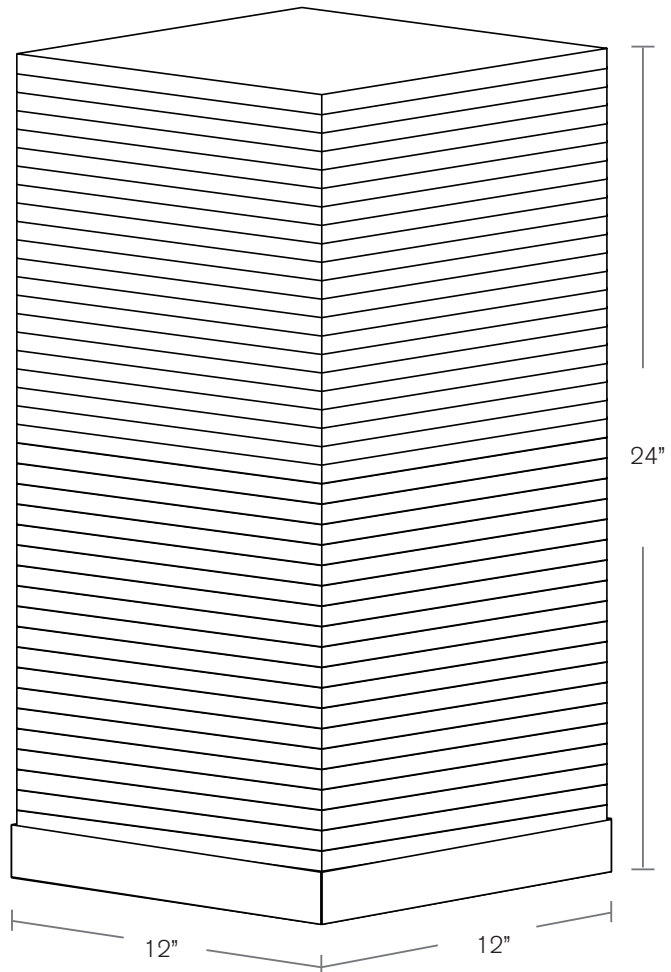

Forever Bright

SPECIFICATION FEATURES

Model: Stack Glass Bollard
Shown:

- Finish:** Our naturally etched finishes will withstand the test of time. All finishes are individually treated insuring consistency. Our meticulous application results in a fixture that truly becomes "a one of a kind".
- Electrical:** Available in 120V
- Labels:** ETL Standard Wet Label
C-ETL

DESCRIPTION

- MODEL:** STACKED GLASS BOLLARD
- MATERIAL:** MARINE GRADE STAINLESS STEEL
- FINISH:** STAINLESS STEEL
- GLASS:** STACKED GLASS
- ELECTRICAL:** 120V
- ENGINE:** 10W LED
- LUMENS:**
- COLOR TEMP:** 2700K
- MOUNTING:** WALL MOUNT
NICHIA
- LED:**