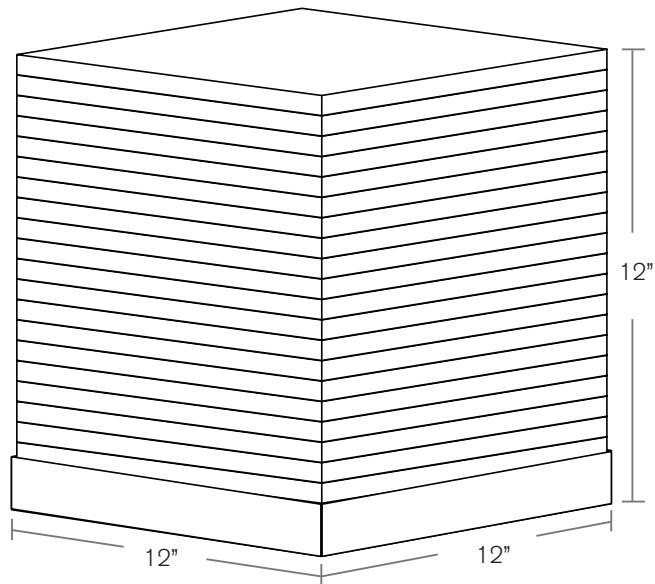

Wet Listed

ORDERING INFORMATION

Model#	Finishes	LED	Lumens	Color Temp.	Electrical
____	____	10W	____	2700K	120V

- V = Verde
- M = Moss
- AG = Aged Brass
- MBR = Matte Bronze
- RC = Raw Copper
- GM = Gun Metal
- B = Black
- R = Rusty
- PVDP = PVD Polished
- PDS = Powder Coat Silver

120V