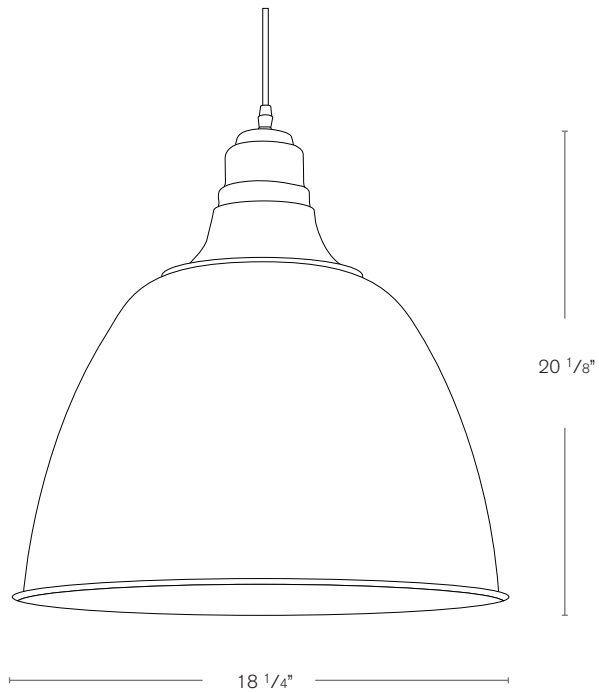

Wet Listed

ORDERING INFORMATION

Model#	Finishes	Lumens	Color Temp.	Electrical
SPJ-PMOF-18	R	Specify	Specify	120V
SPJ-PMOF-18	V = Verde M = Moss AG = Aged Brass MBR = Matte Bronze SB = Satin Brass GM = Gun Metal B = Black R = Rusty PVDP = PVD Polished PC = Polished Copper	105 125	2700K 4000K 5000K	12V 120V