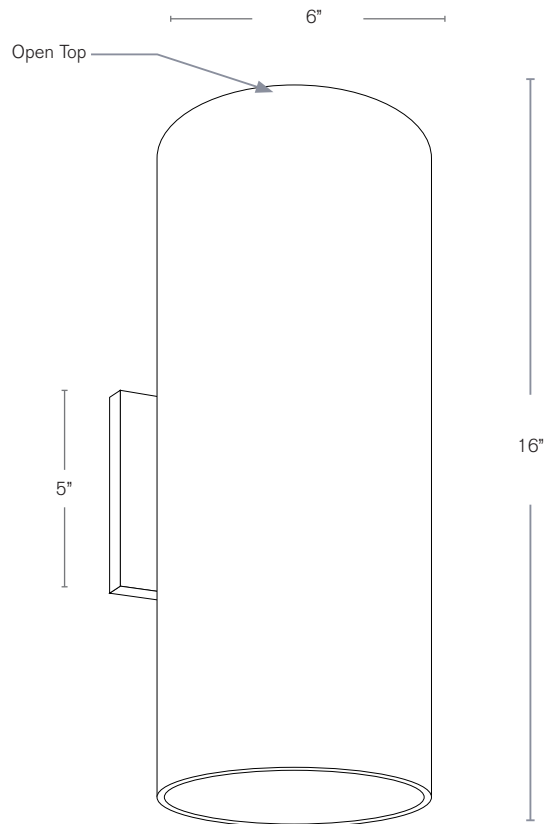

Wet Listed

ORDERING INFORMATION

Model#	Finishes	Lumens	Color Temp.	Electrical
SPJ-JTS-D14-OT	MBR	400	2700K	120V
SPJ-JTS-D14-OT	V = Verde M = Moss AG = Aged Brass MBR = Matte Bronze SB = Satin Brass GM = Gun Metal B = Black R = Rusty PVDP = PVD Polished PVDS = PVD Satin	400	2700K 4000K 5000K	120V