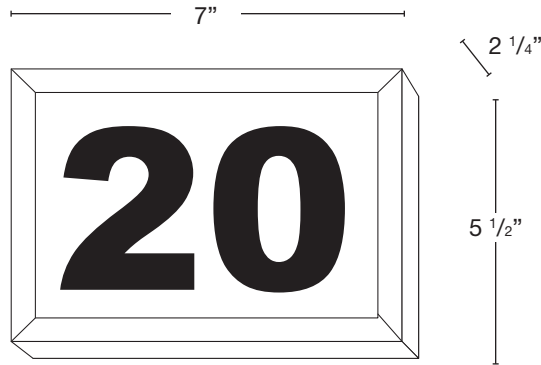

- 2200K 5000K
- 2700K 6500K
- 3000K RGBW
- 4000K

Custom options are available

ELECTRICAL

- 12V 120V

GLASS

- Clear White Iridescent
- Clear Seedy Honey Swirl
- Frosted Seedy Honey Iridescent
- Frosted Rose Swirl
- White Swirl