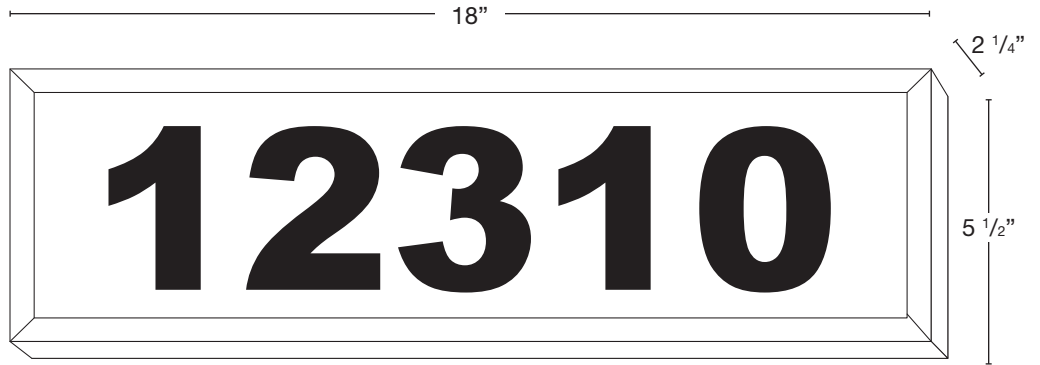

- 2200K 5000K
- 2700K 6500K
- 3000K RGBW
- 4000K

Custom options are available

ELECTRICAL

- 12V 120V

GLASS

- Clear White Iridescent
- Clear Seedy Honey Swirl
- Frosted Seedy Honey Iridescent
- Frosted Rose Swirl
- White Swirl