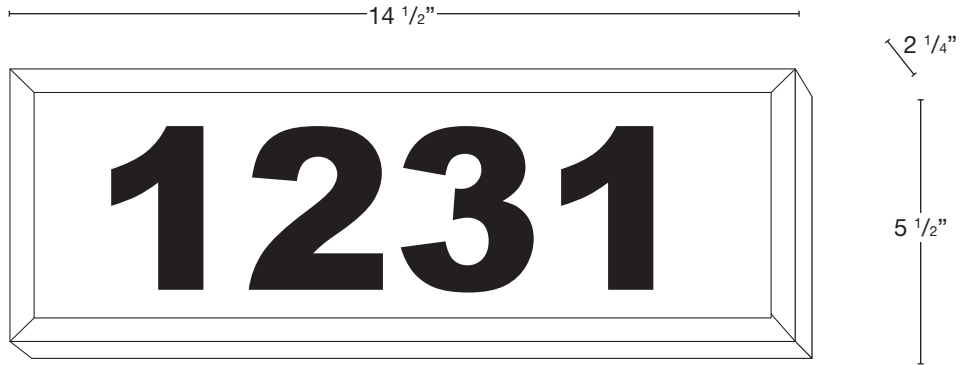

MODEL: **SPJ43-02B**
MATERIAL: **Solid Brass**
FINISH SHOWN: **Matte Bronze**
GLASS: **White Swirl**
ELECTRICAL: **12V**
WATTAGE: **6W**
ENGINE: **FB-LS11-650**
LUMENS: **650**

FINISHES

- ☐ Matte Bronze (MBR)
- ☐ Verde (V)
- ☐ Moss (M)
- ☐ Black (B)
- ☐ Rusty (R)
- ☐ Satin Brass (SB)
- ☐ Aged Brass (AG)
- ☐ Raw Copper (RC)
- ☐ Natural Copper (NC)

PVD PREMIUM

- ☐ PVD Polished (PVDP)
- ☐ PVD Satin (PVDS)
- ☐ PVD Graphite (PVDG)
- ☐ PVD Bronze (PVDBZ)
- ☐ PVD Black (PVDBL)

WATTAGE	LUMENS
☐ 6W	650

Custom lumen packages are available upon request

COLOR TEMPERATURE

☐ 2200K	☐ 5000K
☐ 2700K	☐ 6500K
☐ 3000K	☐ RGBW
☐ 4000K	

Custom options are available

ELECTRICAL

☐ 12V	☐ 120V

GLASS

☐ Clear	☐ White Iridescent
☐ Clear Seedy	☐ Honey Swirl
☐ Frosted Seedy	☐ Honey Iridescent
☐ Frosted	☐ Rose Swirl
☐ White Swirl	

Wet Listed

Ordering Example

Customer Approval

Date

SPJ43-02B-MBR-6W-27K-12V