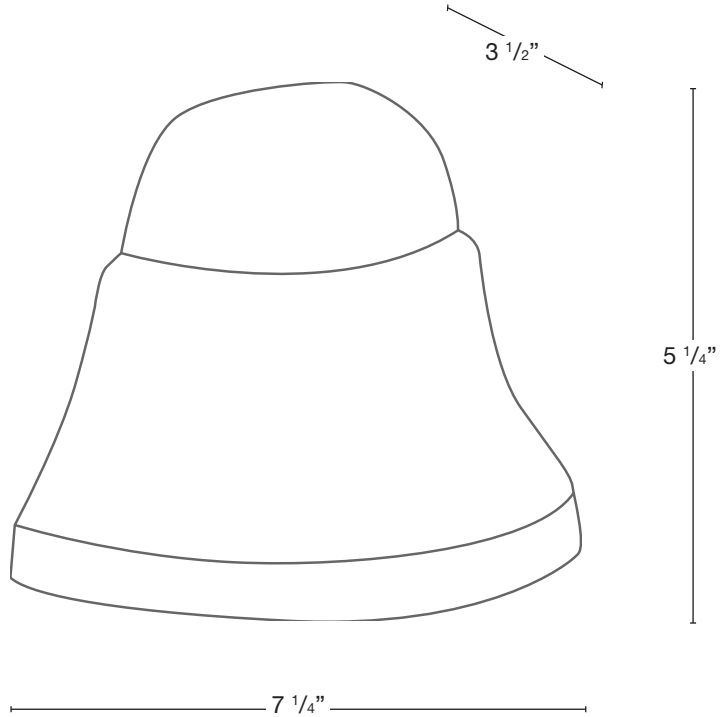

ELECTRICAL

- ☐ 12V   ☐ 120V

Wet Listed

Ordering Example

Customer Approval

Date

SPJ2100-8-B-2W-27K-12V