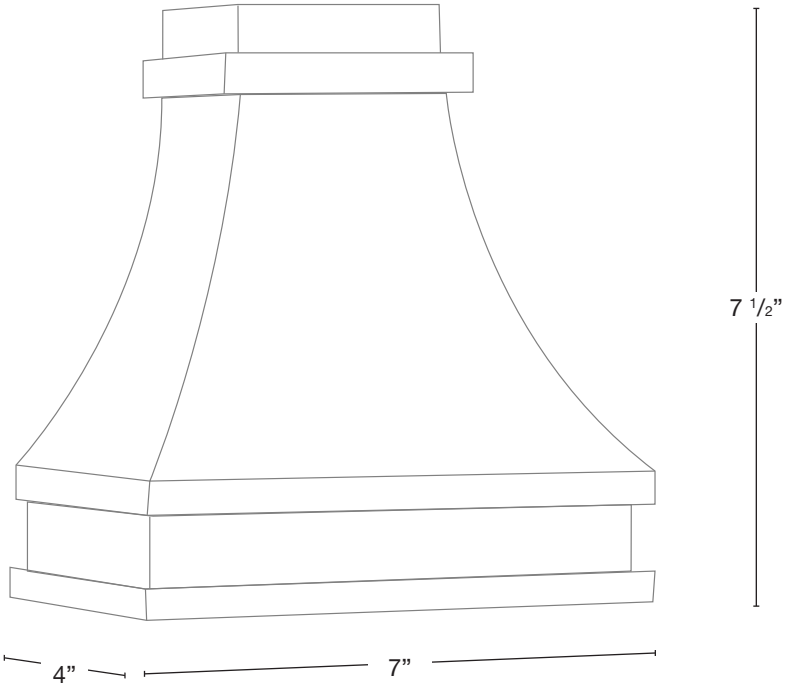

ELECTRICAL

- ☐ 12V   ☐ 120V

Wet Listed

Ordering Example

Customer Approval

Date

SPJ2100-40-NC-2W-27K-12V