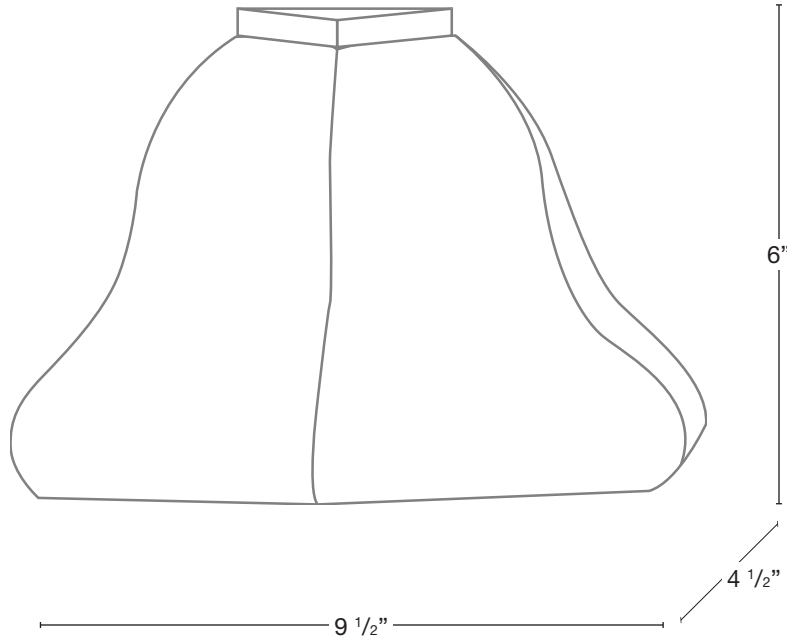

ELECTRICAL

- ☐ 12V   ☐ 120V

Wet Listed

Ordering Example

Customer Approval

Date

SPJ2100-30-AG-2W-27K-12V